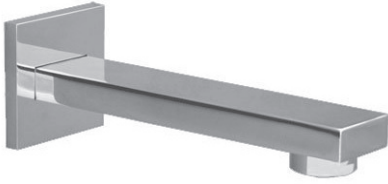

# G-8530

BATHROOM  
8" Contemporary Tub Spout  
**G-8575**

**GRAFF®**

**Information**

- Includes spout ring
- 1/2" NPT male thread inlet
- Tub spout flow rate ~ 8.7 gpm @60 psi

**Finishes**

## Product Features

- Includes spout ring
- 1/2" NPT male thread inlet