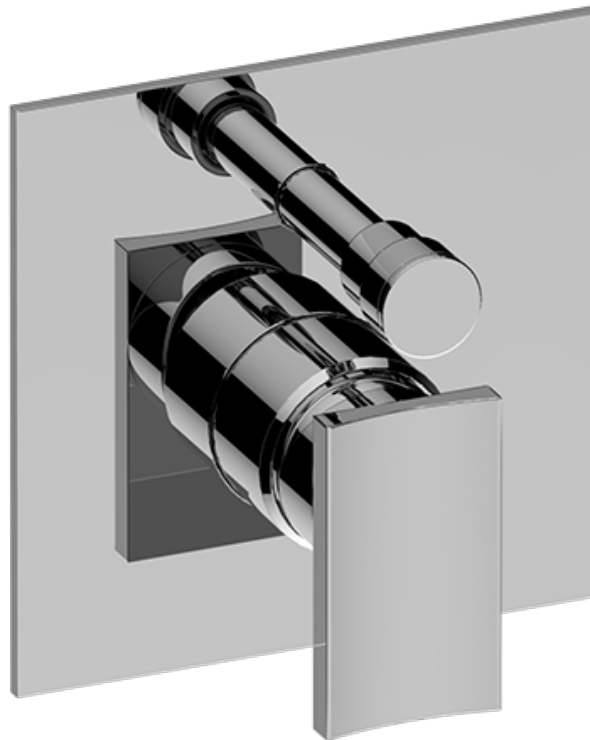

## Information

- Anti-scald protection
- 1/2" universal inlets/outlets with male threads
- Built-in service stops
- Push-button diverter
- For use with tub & shower configuration
- Supplied with protective plastic guard

## Product Features

- Anti-scald protection
- 1/2" universal inlets/outlets with male threads
- Built-in service stops
- Push-button diverter
- For use with tub & shower configuration
- Supplied with protective plastic guard

[www.graff-faucets.com](http://www.graff-faucets.com) | phone: 800-954-4723

BATHROOM  
Trim Plate with Handle  
**G-7090-LM36S-T**

**GRAFF®**

**Information**

- Single metal handle
- Decorative trim plate
- To complete package, you must order G-7055 pressure balancing rough valve for shower and tub configurations
- ADA

**Finishes**

BATHROOM  
8" Square Brass Showerhead  
**G-8438**

**GRAFF**<sup>®</sup>

**Information**

- 1/4" thick
- 144 no-clog, easy-clean rubber spray nozzles
- Recommended use with ceiling shower arm
- Recommended for use at no more than 10 degrees tilt
- Showerhead flow rate  $\leq 1.8$  max gpm
- CALGreen