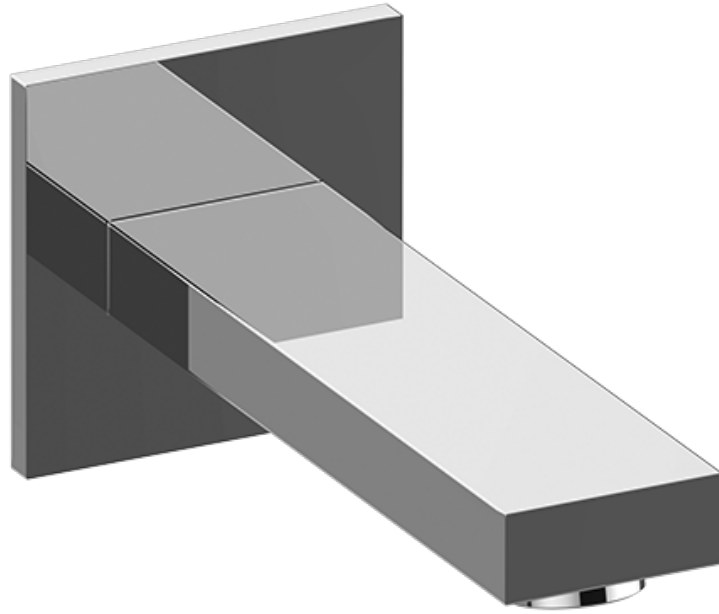

# G-8530

BATHROOM  
8" Contemporary Tub Spout  
**G-8575**

**GRAFF®**

**Information**

- Includes spout ring
- 1/2" NPT male thread inlet
- Tub spout flow rate ~ 8.7 gpm @60 psi

**Finishes**