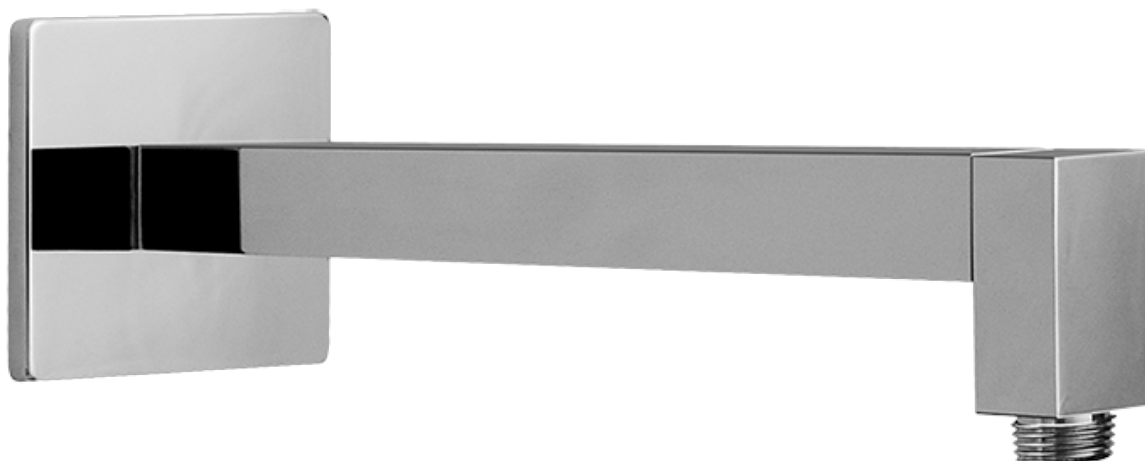

[www.graff-designs.com](http://www.graff-designs.com) | phone: 800-954-4723

BATHROOM  
Contemporary 12" Shower Arm  
**G-8530**

**GRAFF®**

**Information**

- Includes arm and square flange
- 1/2" NPT male thread inlet
- For use with all showerheads (especially G-8438)