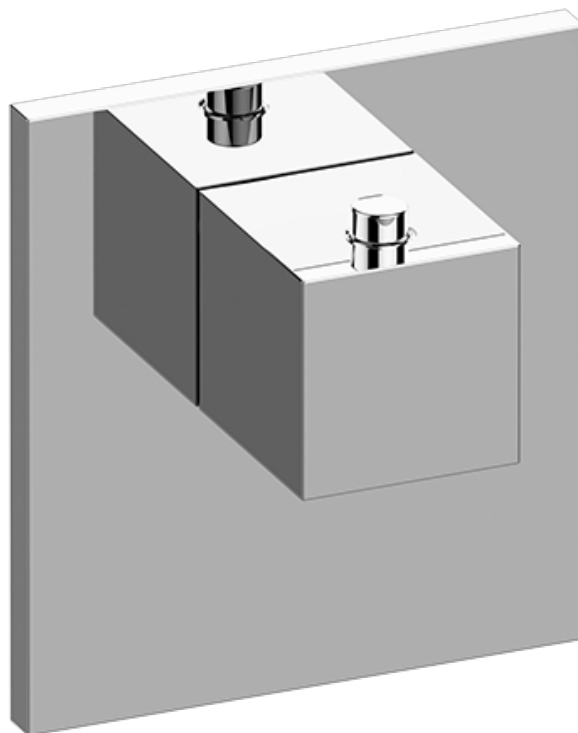

### Information

- Single metal handle
- Decorative trim plate
- Use with G-8006 thermostatic rough valve
- To complete package, you must order rough valve