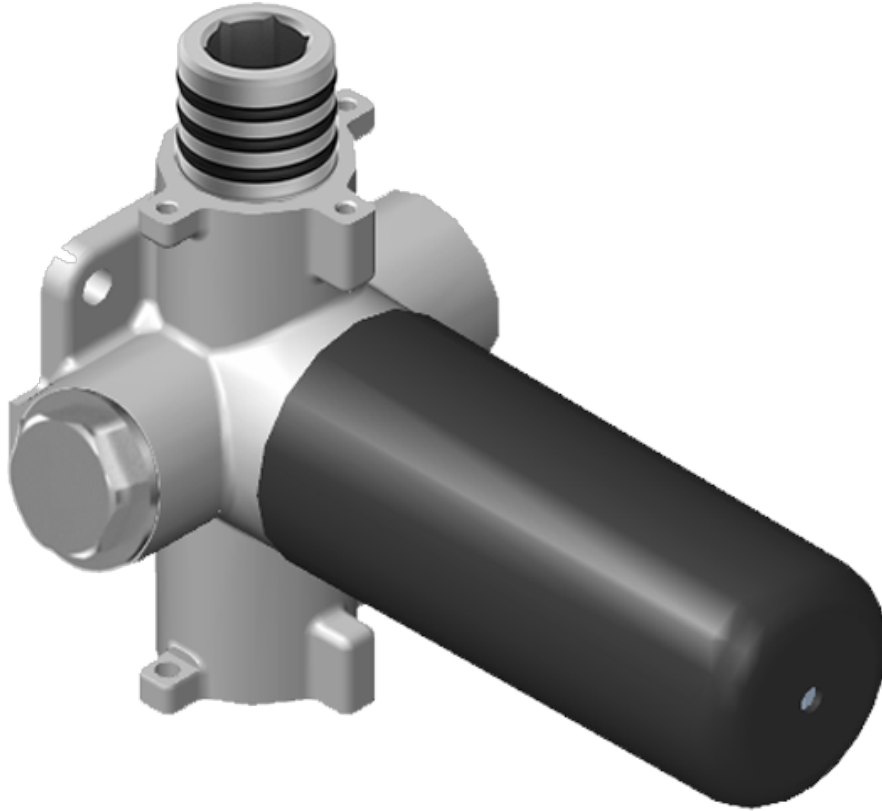

## Thermostatic Valve -Trim - M-Series

**GRAFF**<sup>®</sup>  
CUTTING EDGE DESIGN

SHOWER  
Stop/Volume Control Valve with  
Pass Through  
**G-8076**

---

**GRAFF®**