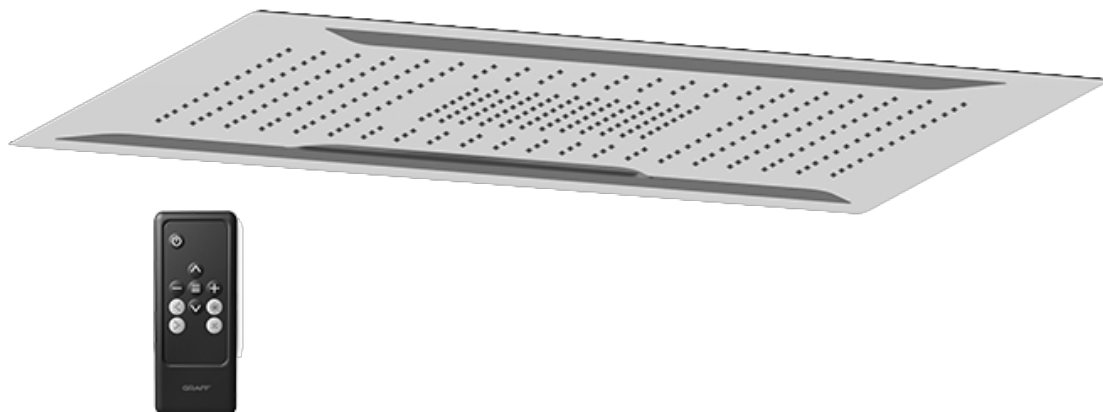

## Stop/Volume Control Valve - Trim - M-Series

**GRAFF**<sup>®</sup>  
CUTTING EDGE DESIGN

SHOWER  
Ceiling-Mount Showerhead  
System  
**G-8221**

**GRAFF**<sup>®</sup>