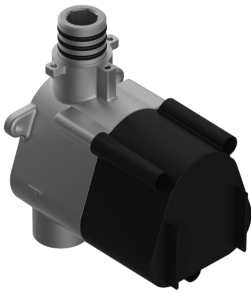

## Information

- 3/4" thermostatic valve and trim
- 3/4" stop/volume control valve and trim (3 pieces)
- Rainfall, rain curtain and cascade water functions
- Showerhead features no-clog, easy-clean spray nozzles
- Wall-mounted, battery-powered controller and holder; controls LED chromotherapy lighting
- Optional extension kit
- Additional valve details and flow rates
- Showerhead flow rate  $\leq 1.8$  gpm

SHOWER  
Thermostatic Rough Valve  
**G-8006**

**GRAFF**<sup>®</sup>

---

# G-8006

M-Series

3/4" Concealed Thermostatic Rough Valve