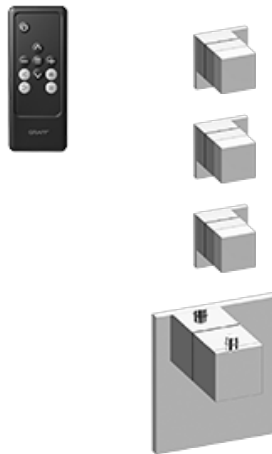

## Information

- 3/4" thermostatic valve and trim
- 3/4" stop/volume control valve and trim (3 pieces)
- Rainfall, rain curtain and cascade water functions
- Showerhead features no-clog, easy-clean spray nozzles
- Wall-mounted, battery-powered controller and holder; controls LED chromotherapy lighting
- Optional extension kit
- Additional valve details and flow rates
- Showerhead flow rate  $\leq 1.8$  gpm