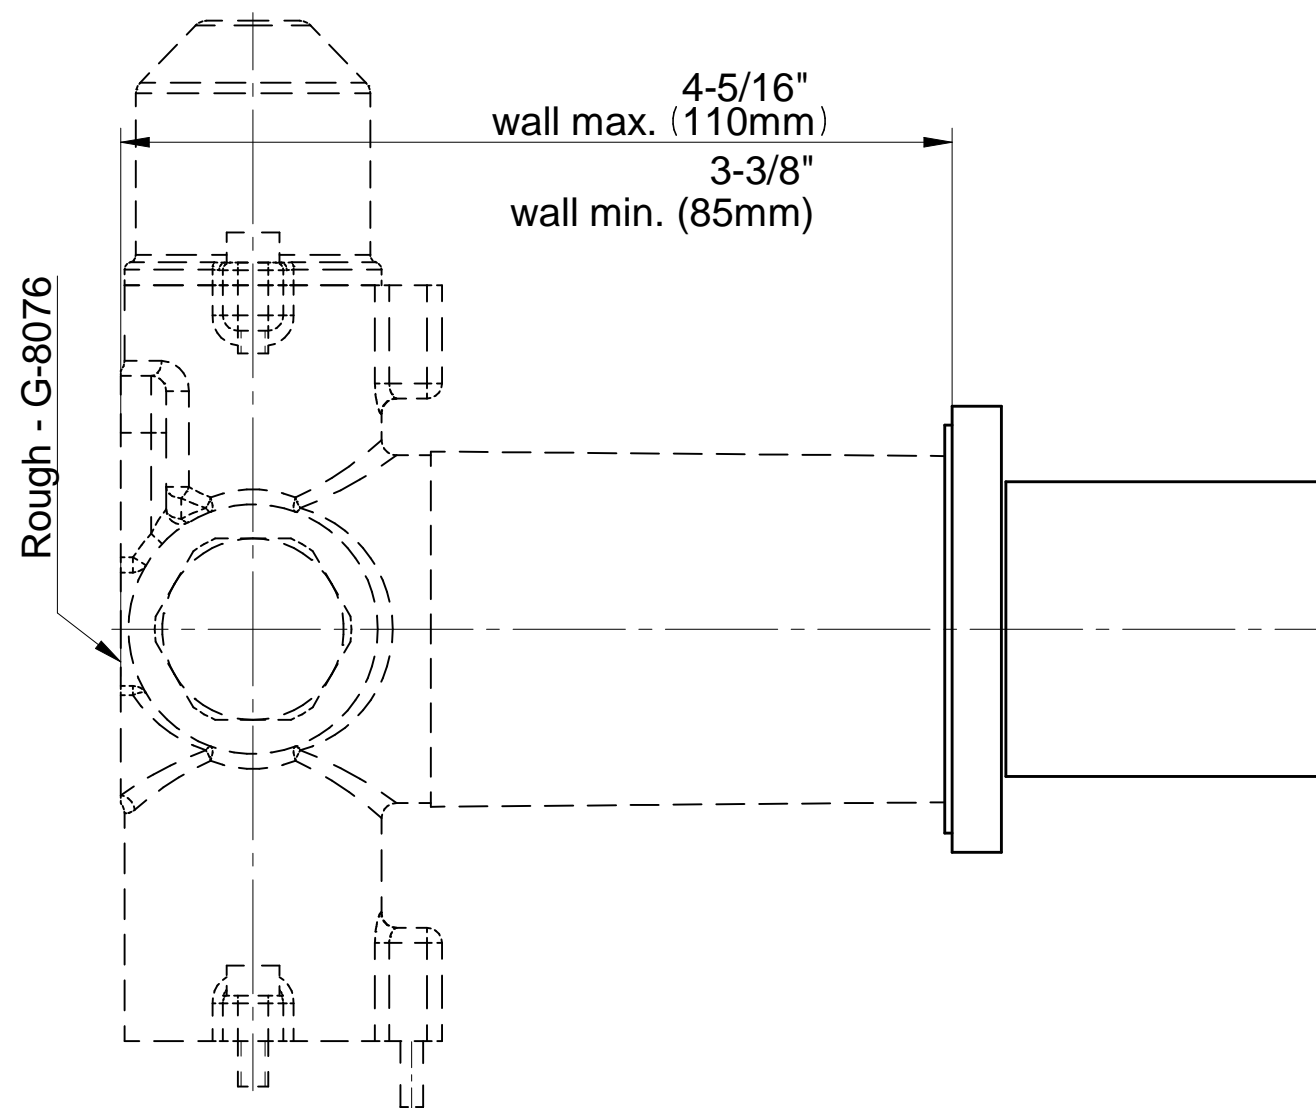

## Stop/Volume Control Valve - Trim - M-Series

**GRAFF**<sup>®</sup>  
CUTTING EDGE DESIGN

SHOWER  
Ceiling-Mount Showerhead  
System  
**G-8221**

**GRAFF**<sup>®</sup>