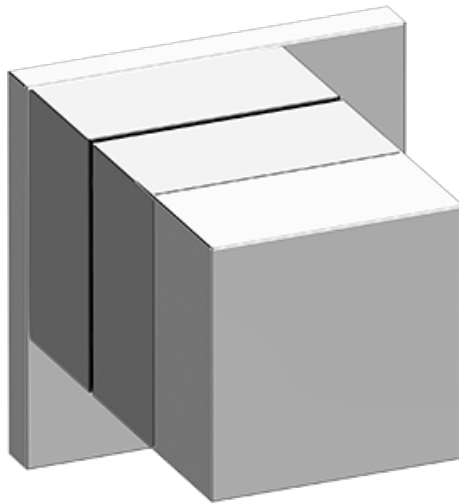

[www.graff-faucets.com](http://www.graff-faucets.com) | phone: 800-954-4723

SHOWER  
M-Series Square Stop/Volume  
Control Trim Plate and Handle  
**G-8098-SH1-T**

---

**GRAFF**<sup>®</sup>