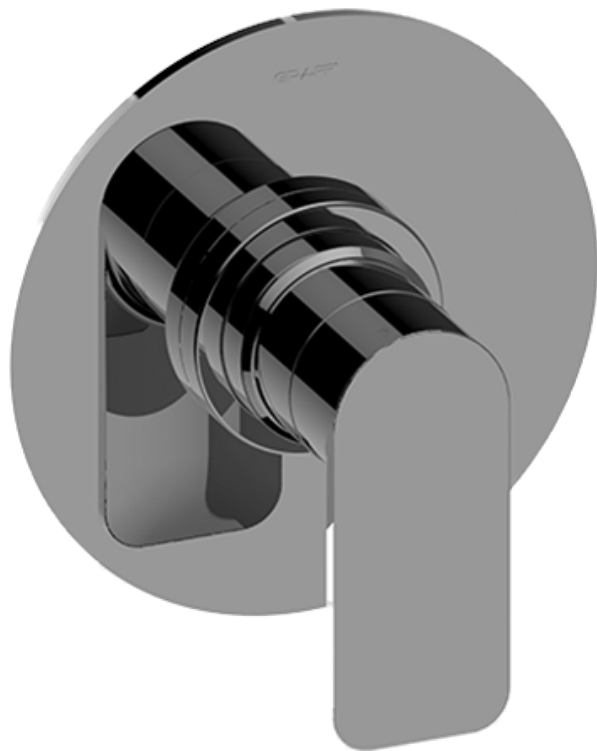

SHOWER
 Sento Pressure Balancing Valve
 Trim with Handle
G-7030-LM42S-T

Information

- Single metal lever handle
- Decorative trim plate
- Use with G-7005 pressure balancing rough valve for shower-only configurations
- To complete package, you must order rough valve
- ADA

Finishes

G-7030-LM42S

Sento Collection

Pressure Balancing Valve Trim with Handle

GRAFF[®]
CUTTING EDGE DESIGN

Product Features

- Single metal handle, decorative trim plate
- Use with G-7005 pressure balancing rough valve (aerated flow rate ~ 7.5 gpm @ 60 psi)