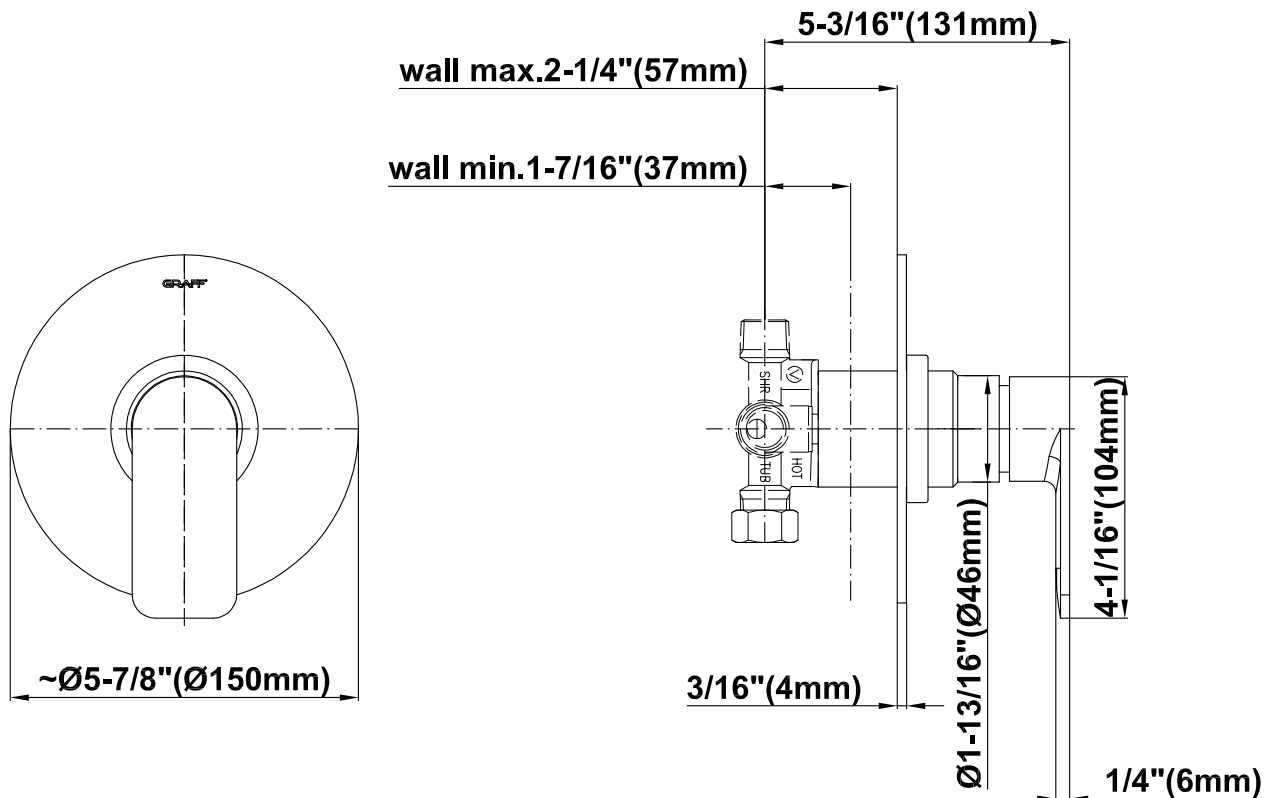

The measurements shown are for reference only. Products and specifications shown are subject to change without notice. Revised 07/2012.

www.graff-faucets.com | phone: 800-959-4723