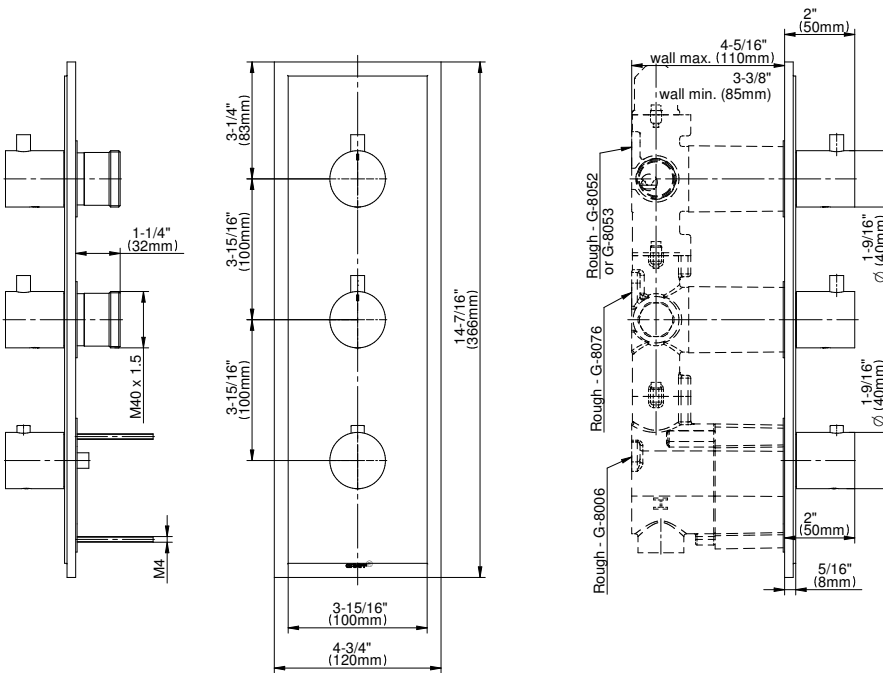

G-8082-RH0-T

Transitional M-Series Valve Trim with Three

GRAFF®

Product Features

- Three metal handles
- Decorative trim plate
- To complete package, you must order rough valves

Available Finishes

- Polished Chrome
  G-8082-PC-T
- Polished Chrome w/ Onyx*
  G-8082-PC/OX-T*
- Polished Nickel
  G-8082-PN-T
- Polished Nickel w/ Onyx*
  G-8082-PN/OX-T*
- Brushed Nickel
  G-8082-BNi-T
- Unfinished Brushed Brass*
  G-8082-UBB-T*
- Unfinished Brass*
  G-8082-UB-T*
- Matte Black*
  G-8082-MBK-T*
- Architectural Black*
  G-8082-BK-T*
- Architectural White*
  G-8082-WT-T*
- Olive Brass*
  G-8082-OB-T*
- Gunmetal*
  G-8082-GM-T*
- OR'osa PVD*
  G-8082-RG-T*
- Onyx PVD*
  G-8082-OX-T*
- Polished Brass PVD*
  G-8082-PB-T*
- Brushed Brass PVD*
  G-8082-BB-T*
- Brushed Gold*
  G-8082-BAU-T*
- Gold*
  G-8082-AU-T*
- Brushed Gold w/ Onyx**
  G-8082-BAU/OX-T*

Warranty

- Limited lifetime warranty

For complete warranty information go to www.graff-designs.com/en-nam/warranty

* Special order finish- call for availability