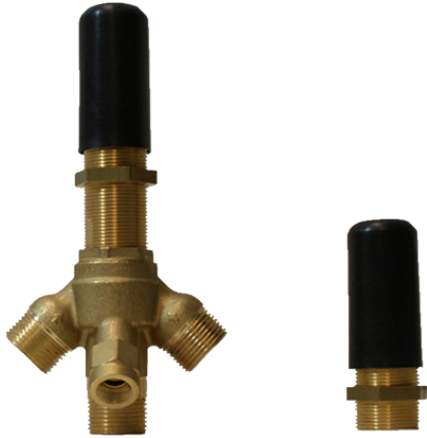

G-1057
Rough Valve

Product Features

- Durable diverter valve