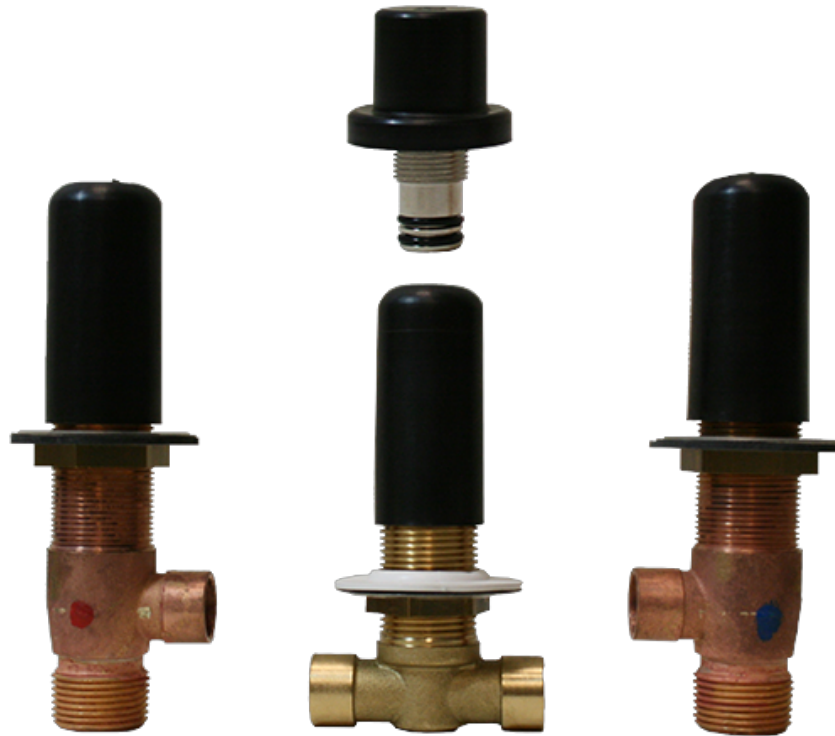

## Information

- 3/4" male NPT inlets
- Quick connect tub spout