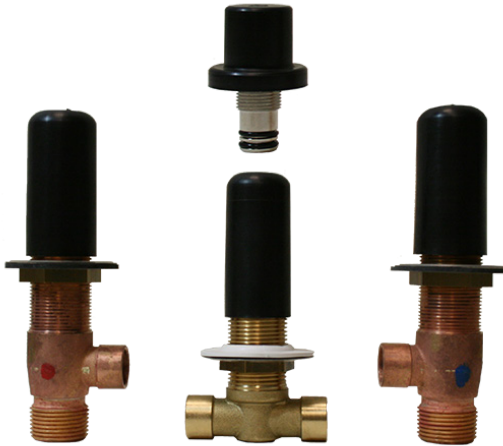

## Information

- 3/4" male NPT inlets
- Quick connect tub spout

Polished  
Nickel

Architectural  
White

Product Features

- 3/4" male NPT inlets
- Quick connect tub spout

Warranty

- Limited lifetime warranty

For complete warranty information go to: [www.graff-faucets.com/en/info/faqs](http://www.graff-faucets.com/en/info/faqs)