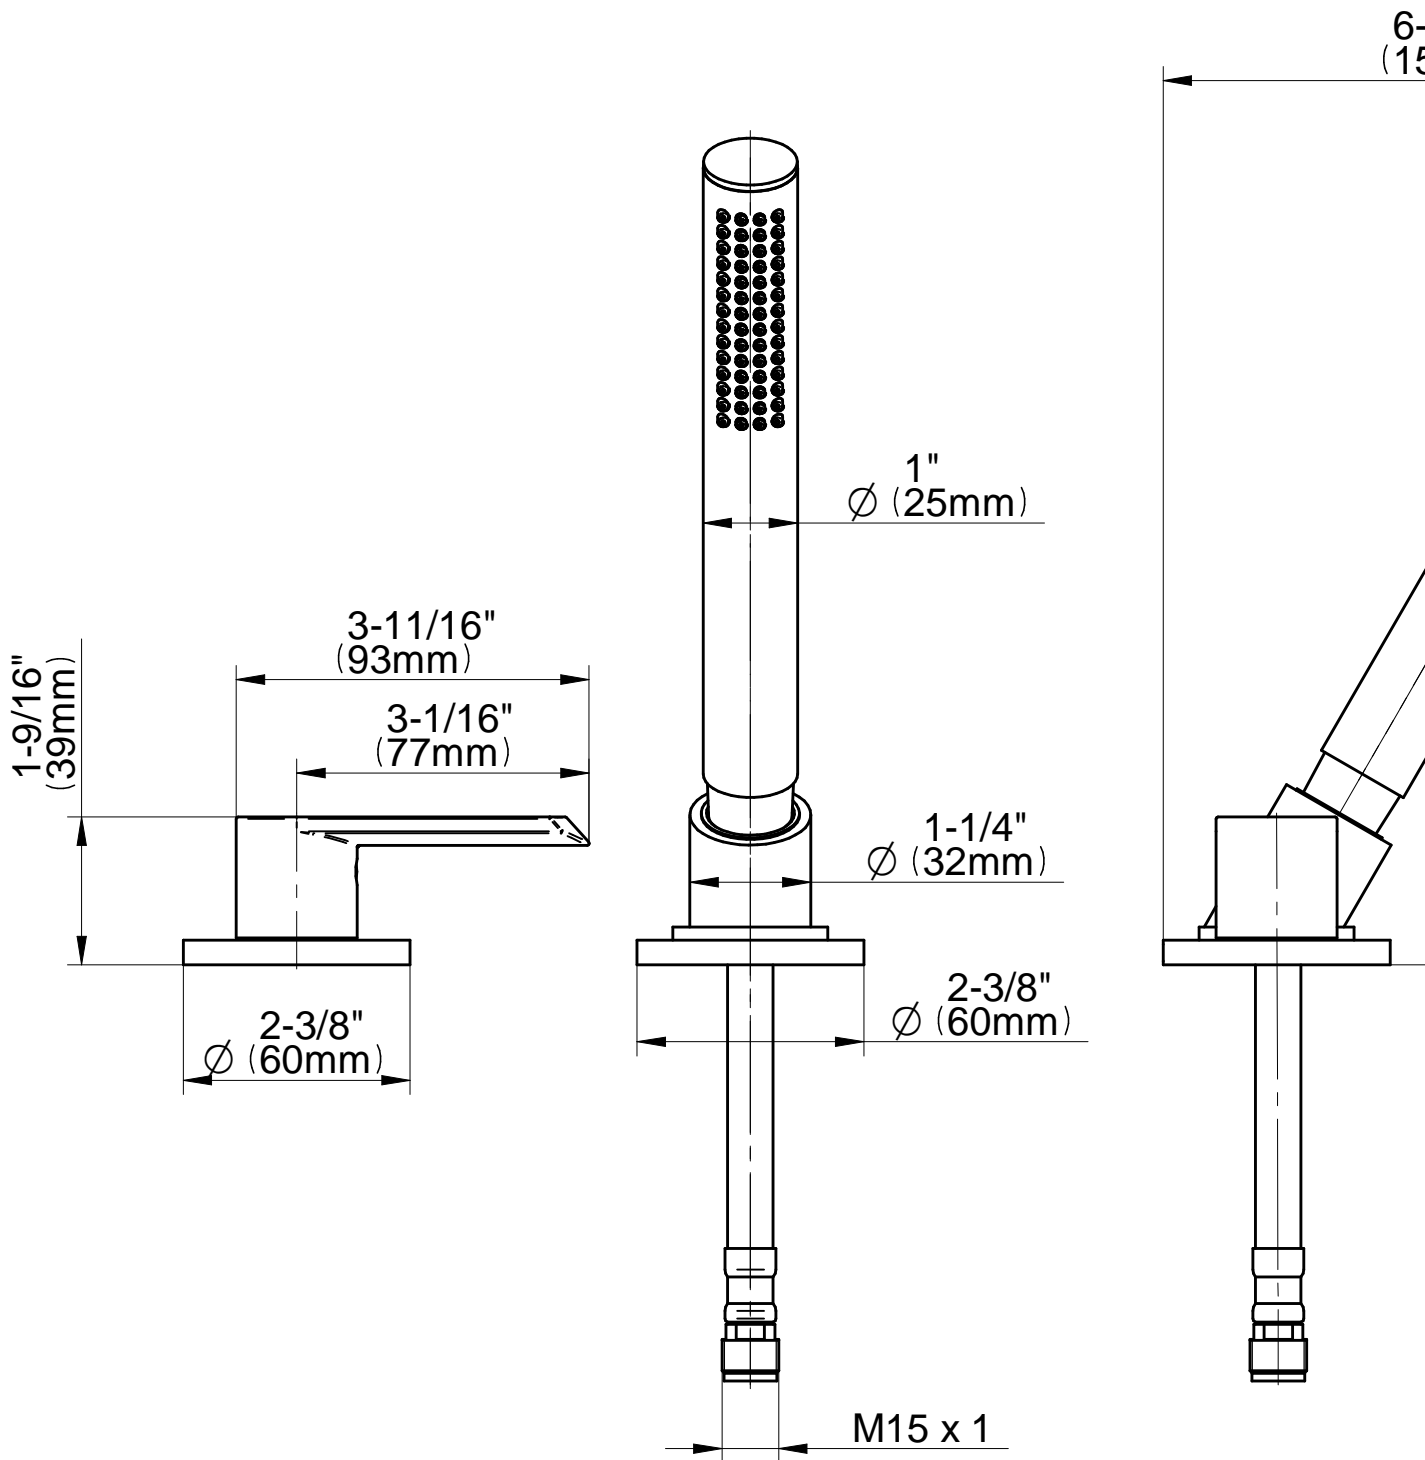

G-6355-LM45B

PHASE Series