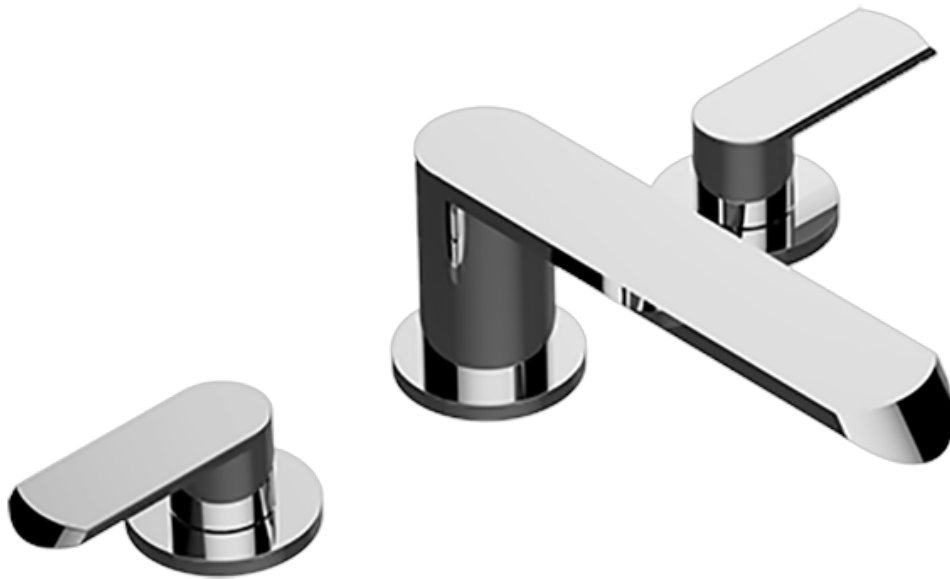

Information

- Aerated Flow Rate ~7 gpm @45 psi
- Matching deck-mounted handshower & diverter set available
- ADA

Finishes