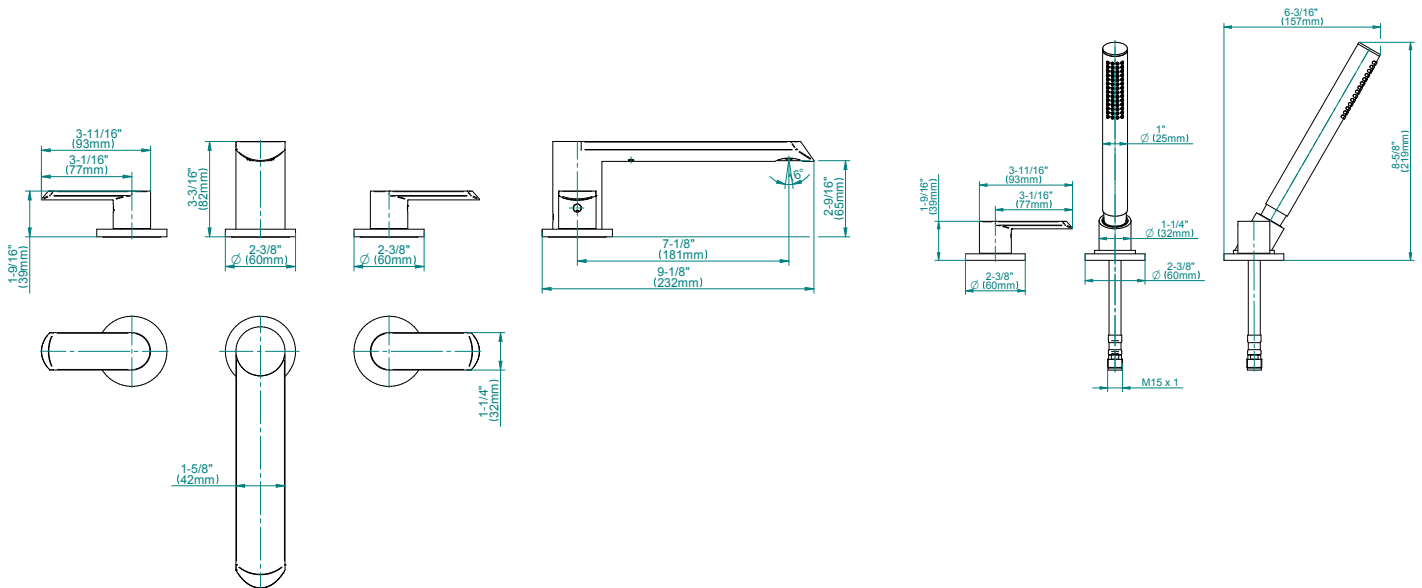

Warranty

- Limited lifetime warranty

For complete warranty information go to www.graff-faucets.com/en-nam/warranty