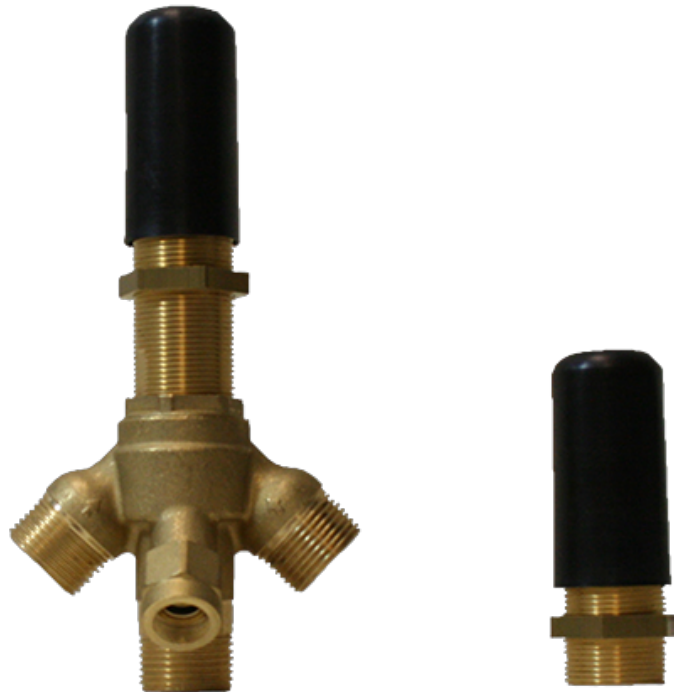

## Information

- 3/4" male NPT inlets
- Quick connect tub spout

Polished  
Nickel

Architectural  
White

Product Features

- 3/4" male NPT inlets
- Quick connect tub spout

Warranty

- Limited lifetime warranty

For complete warranty information go to: [www.graff-faucets.com/en/info/faqs](http://www.graff-faucets.com/en/info/faqs)