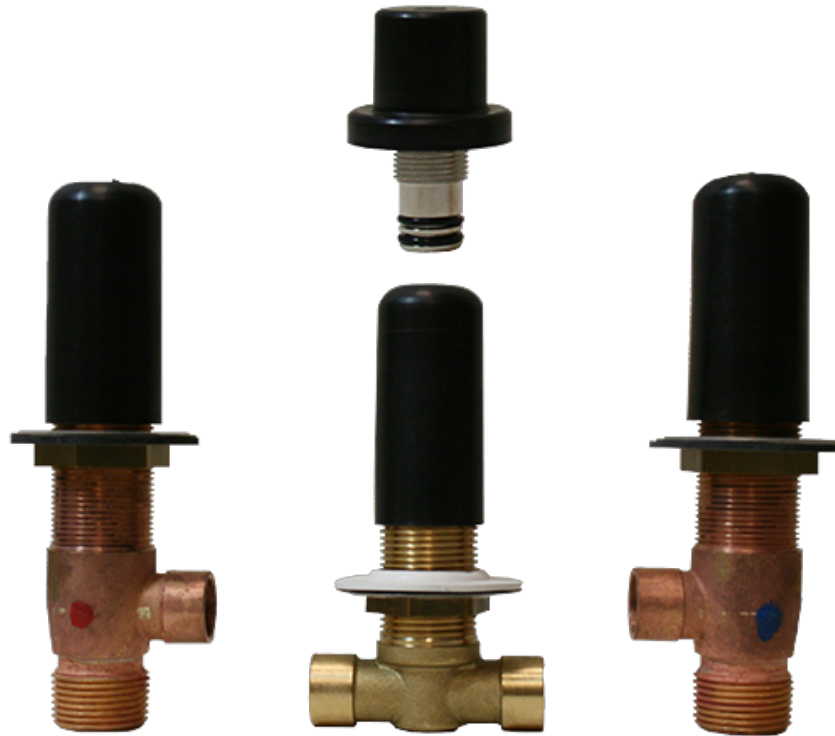

## Information

- Matching deck-mounted handshower and diverter set available below
- ADA

## Sento Series

**Information**

- 3/4" male NPT inlets
- Quick connect tub spout

**Finishes**

**G-1037**  
Rough Valve

**Product Features**

- 3/4" male NPT inlets
- Quick connect tub spout

**Warranty**