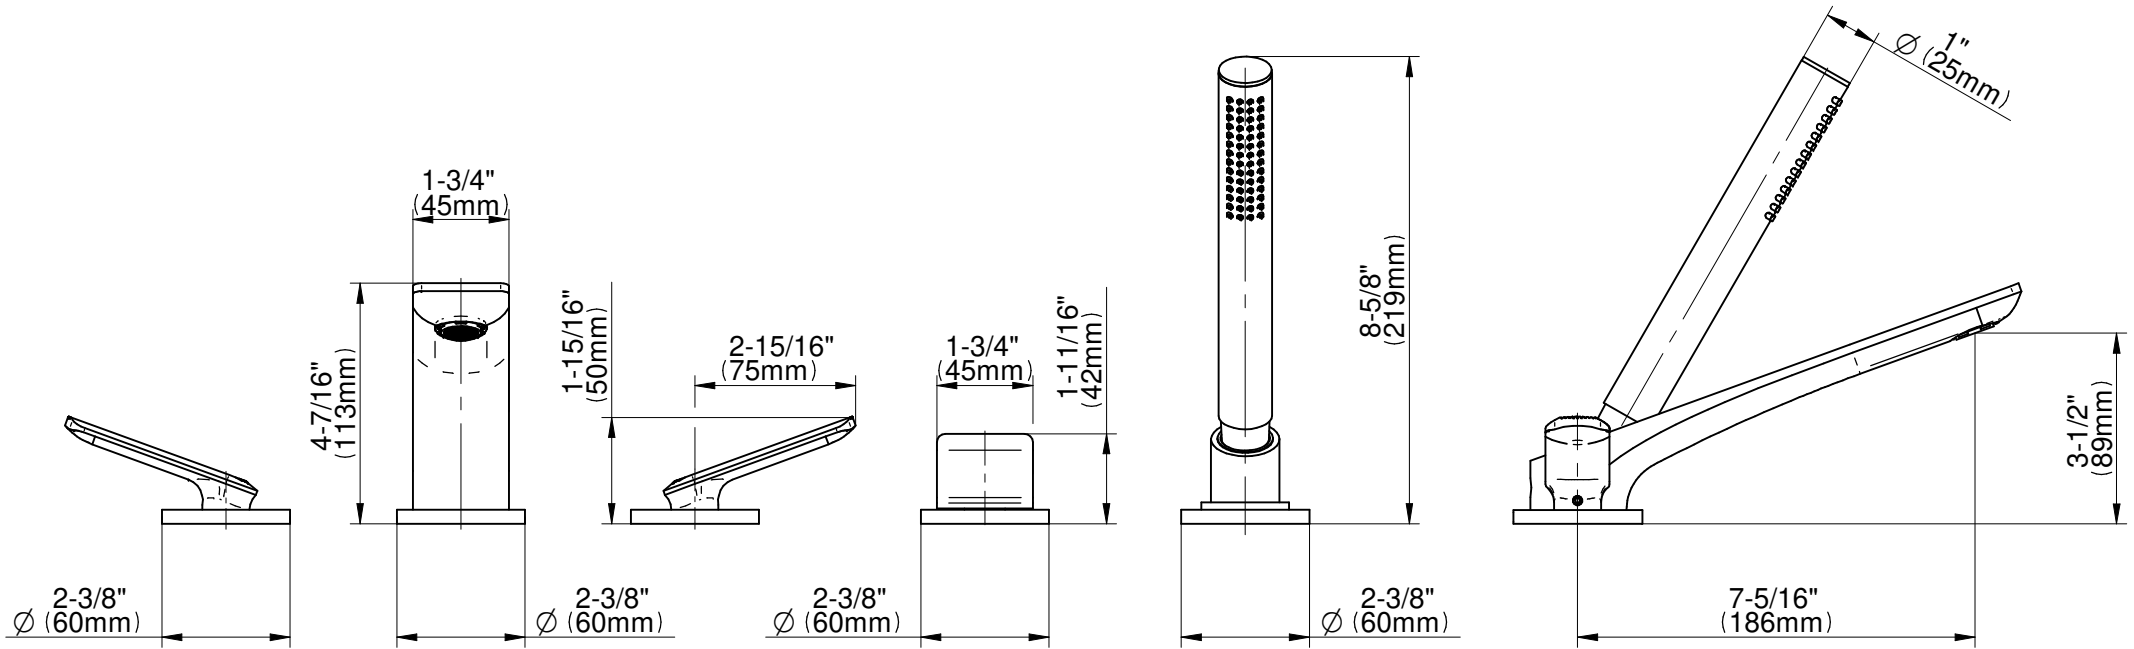

G-6351-LM58B

Sento Series