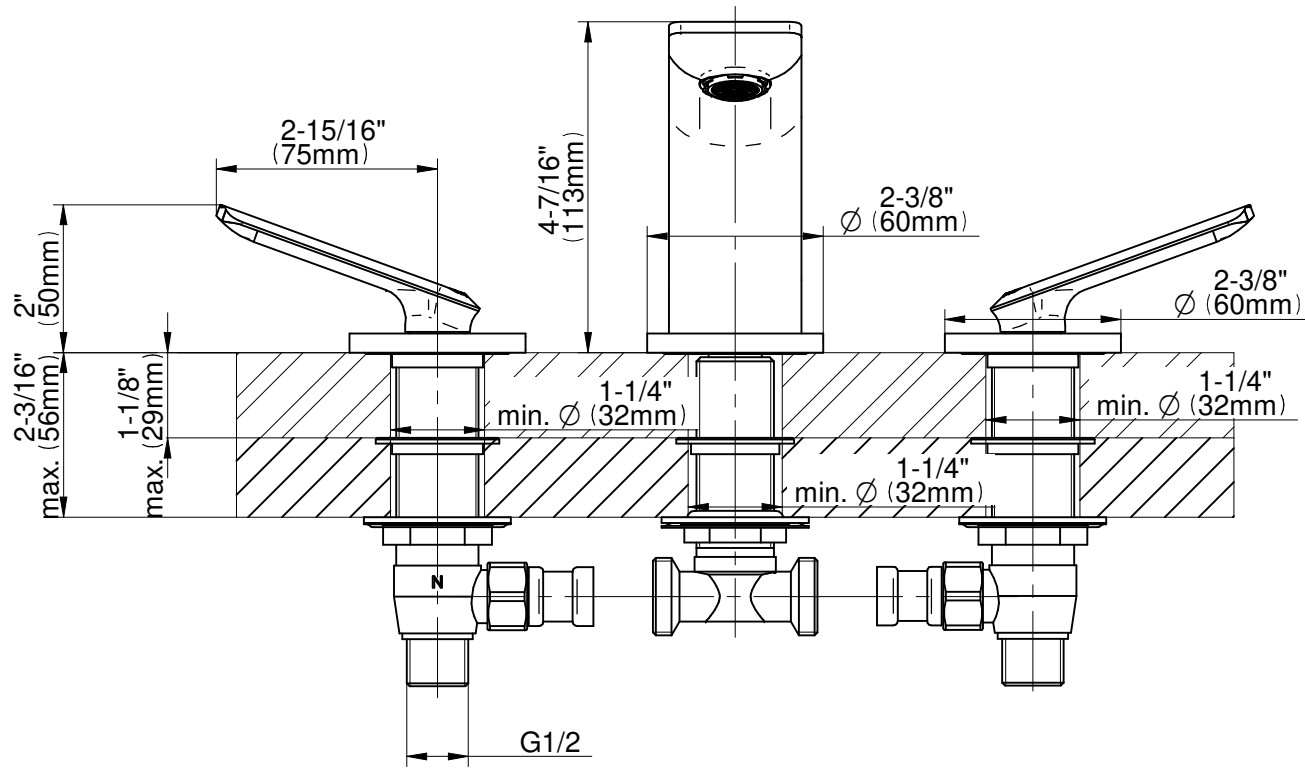

G-6350-LM58B

Sento Series