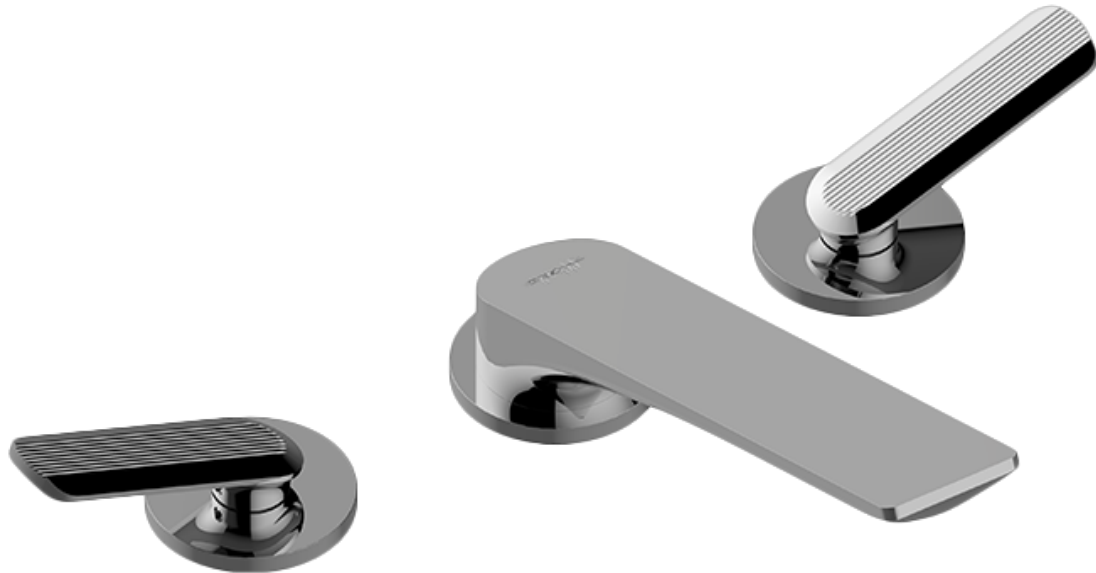

BATHROOM  
Sento Roman Tub Set  
**G-6351-LM58B**

---

**GRAFF**<sup>®</sup>

## Information

- Aerated flow rate ~7 gpm @45 psi
- Handshower flow rate  $\leq 1.5$  max gpm
- Deck-mounted handshower and diverter set included
- Optional in-line pressure balancing valve
- ADA

## Information

- Matching deck-mounted handshower and diverter set available below
- ADA

## Product Features

- Matches G-6350-LM39B Roman Tub Set
- Handshower hose included