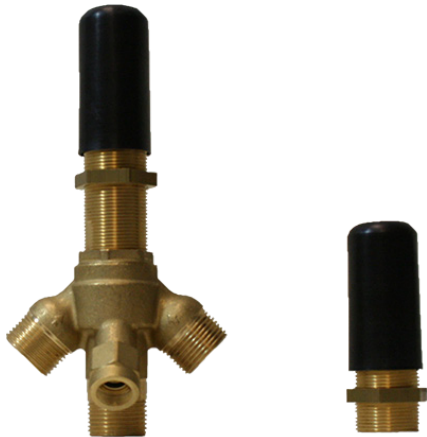

## Sento Series

**Information**

- 3/4" male NPT inlets
- Quick connect tub spout

**Finishes**

**G-1037**  
Rough Valve

**Product Features**

- 3/4" male NPT inlets
- Quick connect tub spout

**Warranty**

Product Features

- Durable diverter valve

Warranty

- Limited lifetime warranty

For complete warranty information go to: [www.graff-faucets.com/en/info/faqs](http://www.graff-faucets.com/en/info/faqs)

BATHROOM  
 Sento Deck-Mounted Handshower  
 & Diverter Set  
**G-6355**