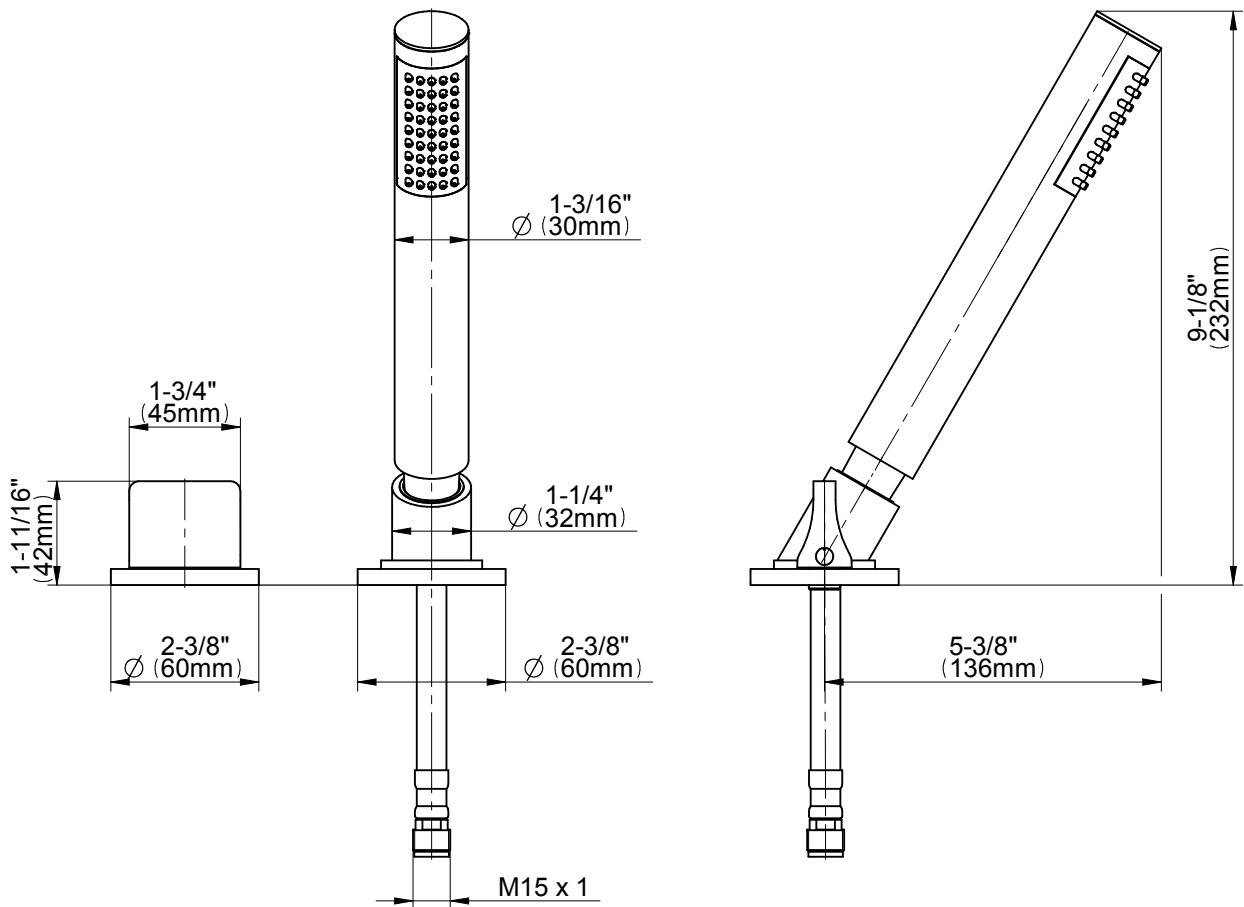

The measurements shown are for reference only. Products and specifications shown are subject to change without notice. Revised 07/2012.

www.graff-faucets.com | phone: 800-954-4723