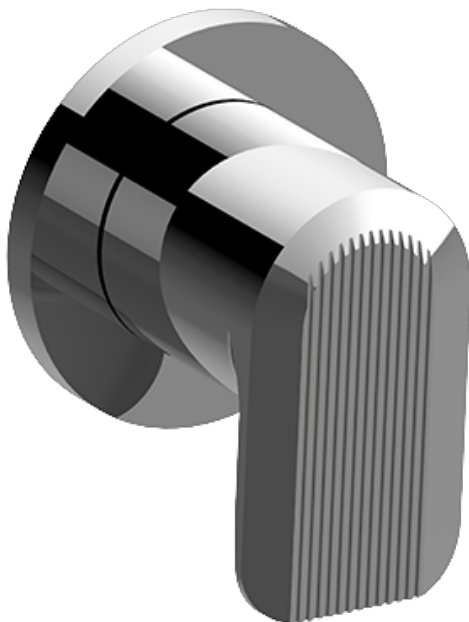

SHOWER
M-Series Stop/Volume Control
Valve Trim with Handle
G-8097-LM58E1-T

Information

- Single metal handle
- Decorative trim plate
- Use with G-8076 Stop/Volume Control Rough Valve with Pass-Through or G-8077 Stop/Volume Control Rough Valve
- ADA