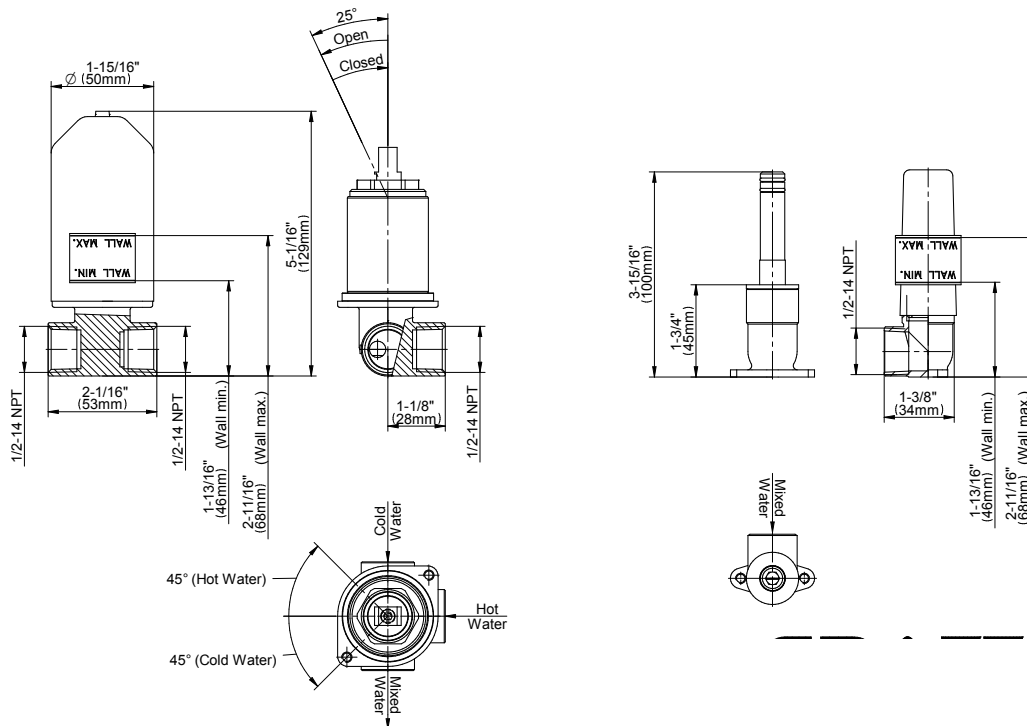

### Information

- Wall-mount spout and handle installation
- Aerated flow rate  $\leq 1.2$  max gpm
- 7-1/2" spout reach
- Handle may be installed on left or right of spout
- Drain assembly not included
- Optional matching decorative trap G-9970
- Optional extension kit
- ADA
- CALGreen

## SENTO Series

BATHROOM  
Sento Wall-Mounted Lavatory  
Faucet with Single Handle

**GRAFF®**

**Information**

- Wall-mount spout and handle installation
- Aerated flow rate  $\leq 1.2$  max gpm
- 7-1/2" spout reach
- Handle may be installed on left or right of spout
- Drain assembly not included
- Optional matching decorative trap G-9970
- Optional extension kit
- ADA
- CALGreen

The measurements shown are for reference only. Products and specifications shown are subject to change without notice. Revised 6/2018.