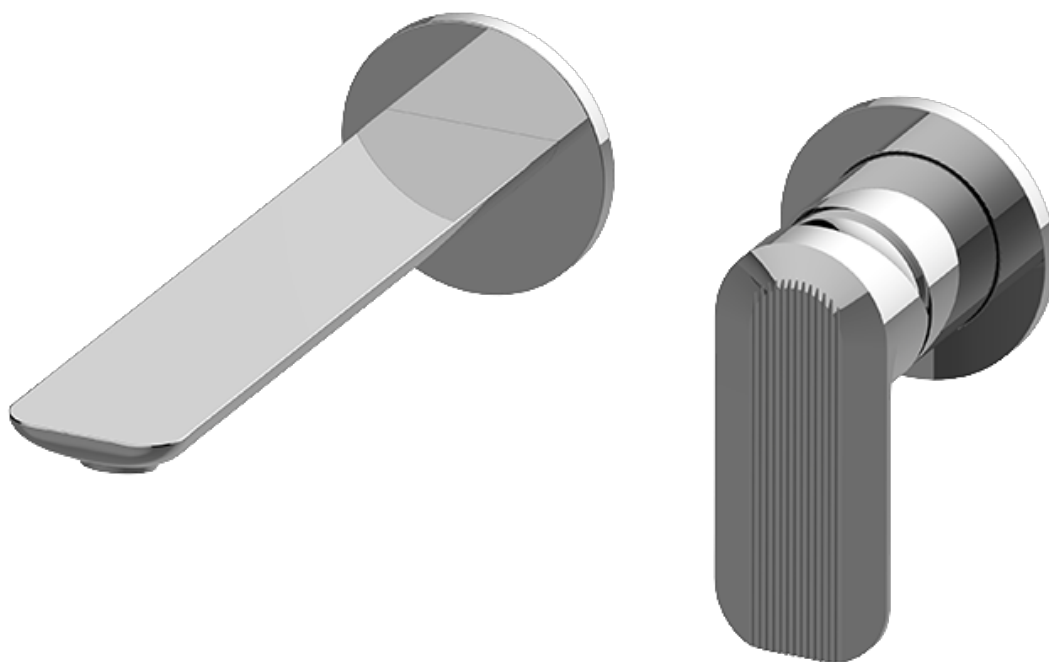

BATHROOM  
Sento Wall-Mounted Lavatory  
Faucet with Single Handle  
**G-6338-LM58W**

---

**GRAFF®**

### Information

- Wall-mount spout and handle installation
- Aerated flow rate  $\leq 1.2$  max gpm
- 7-1/2" spout reach
- Handle may be installed on left or right of spout
- Drain assembly not included
- Optional matching decorative trap G-9970
- Optional extension kit
- ADA
- CALGreen

# G-6338-LM58W-T

## SENTO Series

BATHROOM  
Sento Wall-Mounted Lavatory  
Faucet with Single Handle

**GRAFF®**

**Information**

- Wall-mount spout and handle installation
- Aerated flow rate  $\leq 1.2$  max gpm
- 7-1/2" spout reach
- Handle may be installed on left or right of spout
- Drain assembly not included
- Optional matching decorative trap G-9970
- Optional extension kit
- ADA
- CALGreen