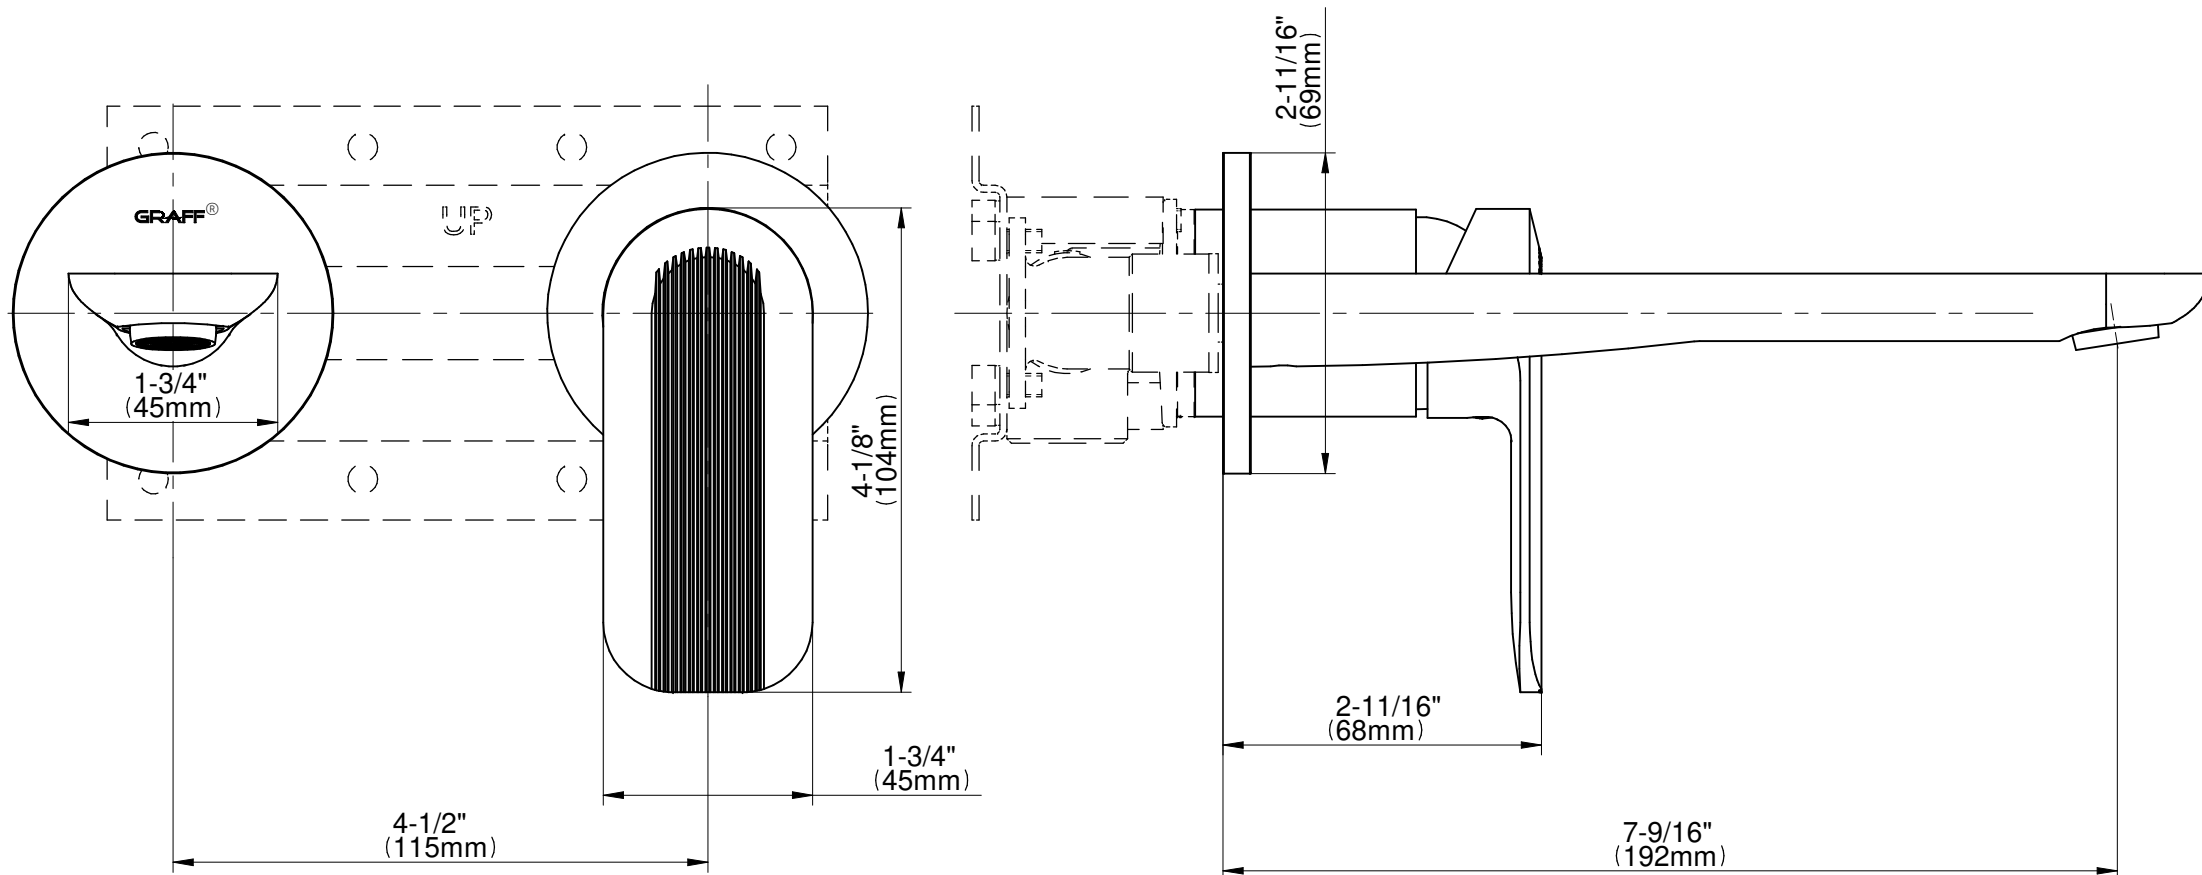

BATHROOM  
Sento Wall-Mounted Lavatory  
Faucet with Single Handle  
**G-6338-LM58W**

---

**GRAFF®**

### Information

- Wall-mount spout and handle installation
- Aerated flow rate  $\leq 1.2$  max gpm
- 7-1/2" spout reach
- Handle may be installed on left or right of spout
- Drain assembly not included
- Optional matching decorative trap G-9970
- Optional extension kit
- ADA
- CALGreen

## SENTO Series

BATHROOM  
Sento Wall-Mounted Lavatory  
Faucet with Single Handle

**GRAFF®**

**Information**

- Wall-mount spout and handle installation
- Aerated flow rate  $\leq 1.2$  max gpm
- 7-1/2" spout reach
- Handle may be installed on left or right of spout
- Drain assembly not included
- Optional matching decorative trap G-9970
- Optional extension kit
- ADA
- CALGreen