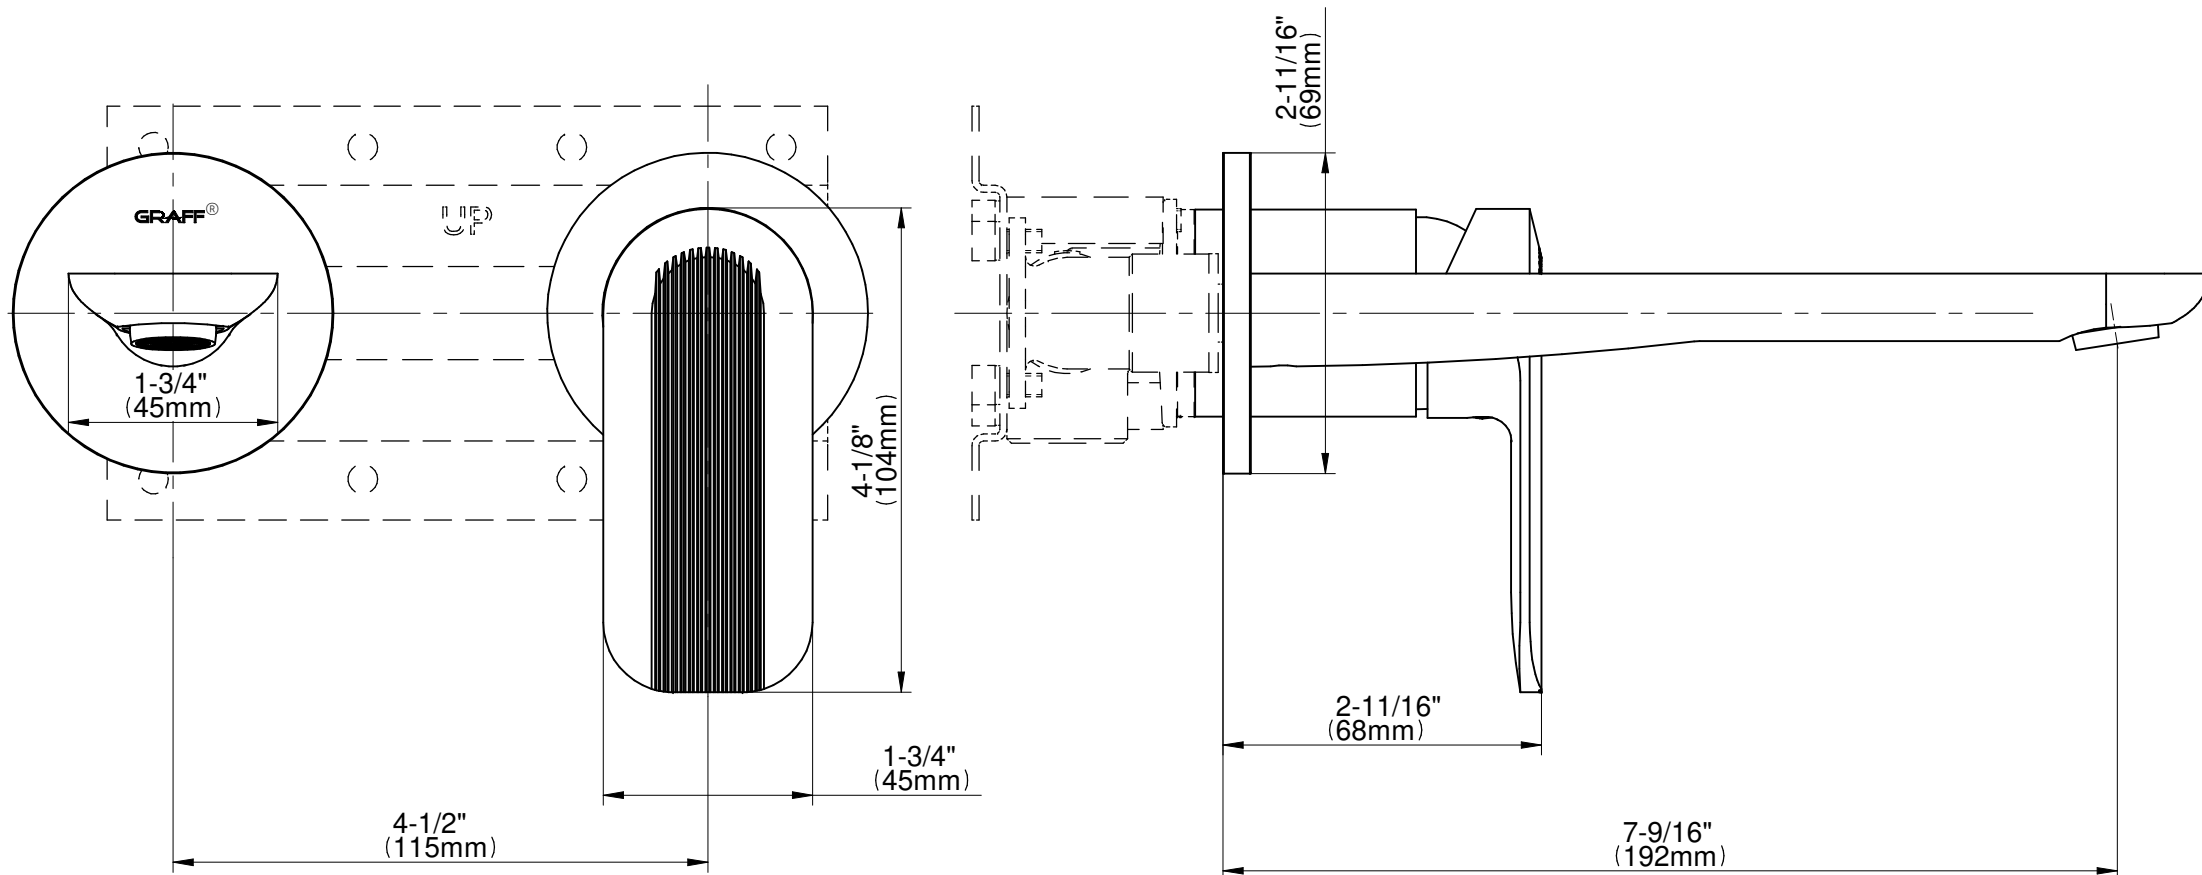

G-6338-LM58W-T

SENTO Series