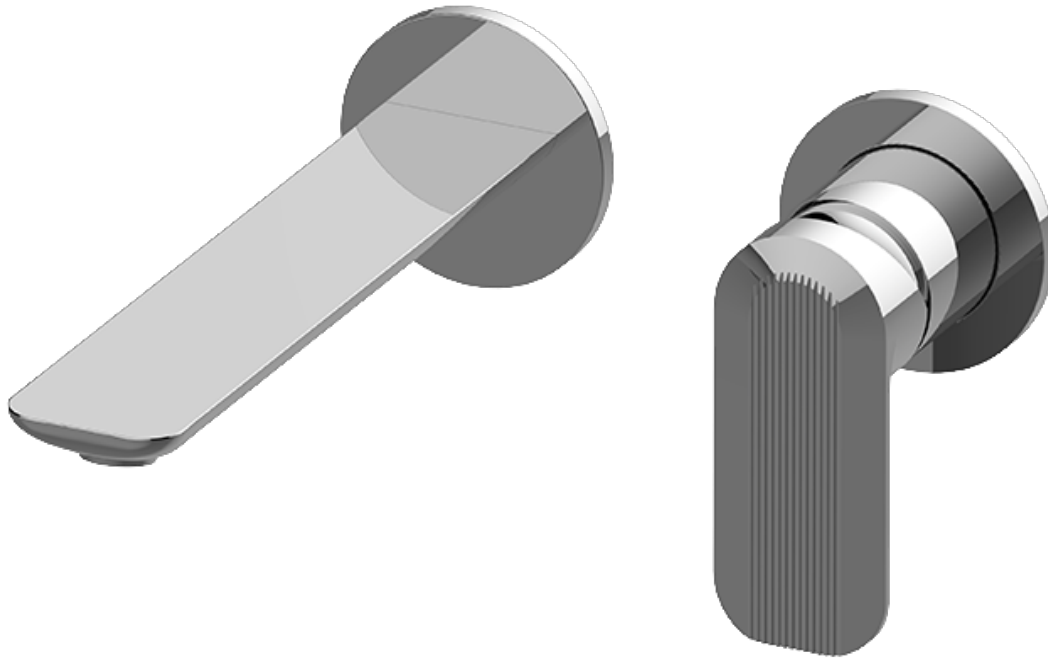

BATHROOM  
Sento Wall-Mounted Lavatory  
Faucet with Single Handle  
**G-6338-LM58W**

---

**GRAFF®**

### Information

- Wall-mount spout and handle installation
- Aerated flow rate  $\leq 1.2$  max gpm
- 7-1/2" spout reach
- Handle may be installed on left or right of spout
- Drain assembly not included
- Optional matching decorative trap G-9970
- Optional extension kit
- ADA
- CALGreen

# G-6338-LM58W-T

## SENTO Series

BATHROOM  
Sento Wall-Mounted Lavatory  
Faucet with Single Handle

**GRAFF®**

**Information**

- Wall-mount spout and handle installation
- Aerated flow rate  $\leq 1.2$  max gpm
- 7-1/2" spout reach
- Handle may be installed on left or right of spout
- Drain assembly not included
- Optional matching decorative trap G-9970
- Optional extension kit
- ADA
- CALGreen