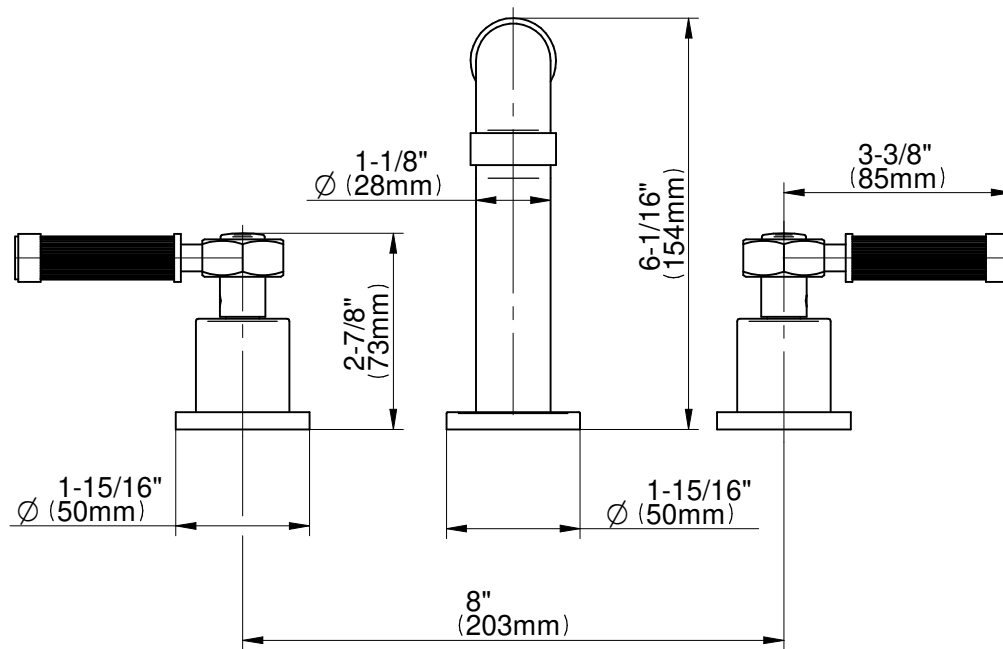

BATHROOM
Vintage Roman Tub
G-11350-LM56B

GRAFF®

Information

- Matching deck-mounted handshower and diverter set
- ADA

G-11350-LM56B

Vintage Series

Roman Tub trim set is designed to operate with rough G-1037

Information

- Matching deck-mounted handshower and diverter set
- ADA

Finishes

G-11350-LM56B

Vintage Series

Roman Tub trim set is designed to operate with rough G-1037

Information

- 3/4" male NPT inlets
- Quick connect tub spout

Finishes

Product Features

- 3/4" male NPT inlets
- Quick connect tub spout

Warranty

- Limited lifetime warranty

For complete warranty information go to: www.graff-faucets.com/en/info/faqs