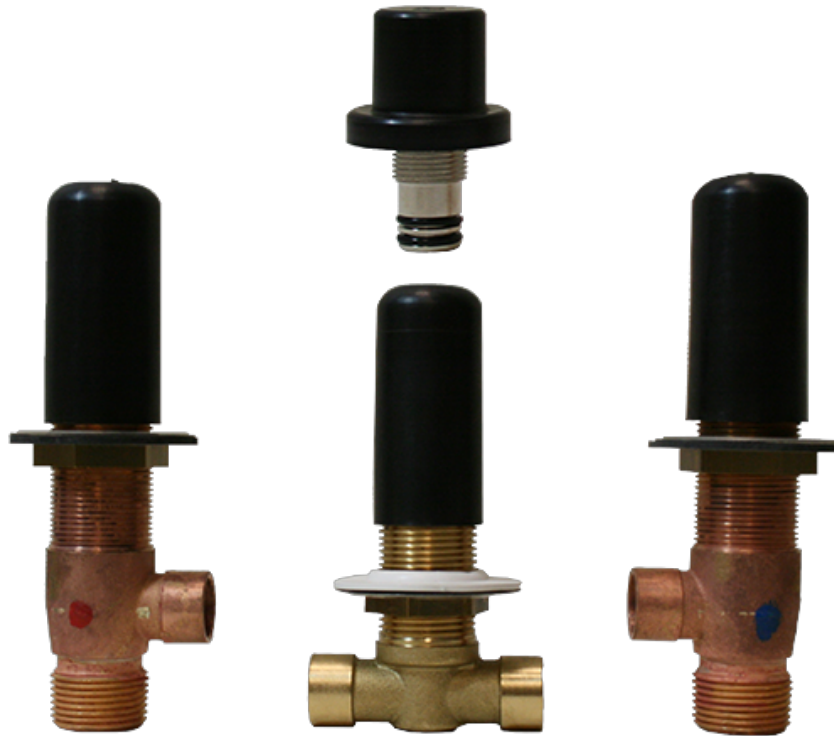

BATHROOM
Vintage Roman Tub
G-11350-LM56B

GRAFF®

Information

- Matching deck-mounted handshower and diverter set
- ADA

G-11350-LM56B

Vintage Series

Roman Tub trim set is designed to operate with rough G-1037

Information

- Matching deck-mounted handshower and diverter set
- ADA

Finishes

G-11350-LM56B

Vintage Series

Roman Tub trim set is designed to operate with rough G-1037

Information

- 3/4" male NPT inlets
- Quick connect tub spout

Finishes

Product Features

- 3/4" male NPT inlets
- Quick connect tub spout

Warranty

- Limited lifetime warranty

For complete warranty information go to: www.graff-faucets.com/en/info/faqs