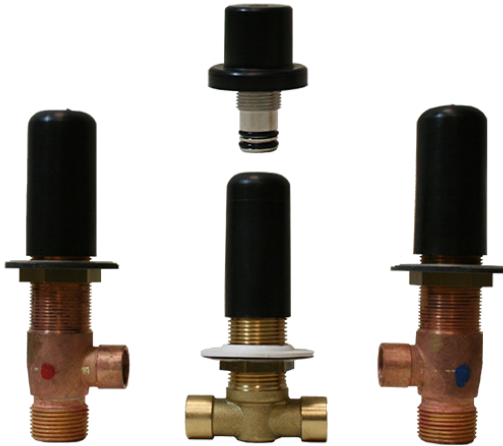

BATHROOM
Vintage Roman Tub
G-11350-LM56B

GRAFF®

Information

- Matching deck-mounted handshower and diverter set
- ADA

G-11350-LM56B

Vintage Series

Roman Tub trim set is designed to operate with rough G-1037

Information

- Matching deck-mounted handshower and diverter set
- ADA

Finishes

G-11350-LM56B

Vintage Series

Roman Tub trim set is designed to operate with rough G-1037

Information

- 3/4" male NPT inlets
- Quick connect tub spout

Finishes

Product Features

- 3/4" male NPT inlets
- Quick connect tub spout

Warranty

- Limited lifetime warranty

For complete warranty information go to: www.graff-faucets.com/en/info/faqs