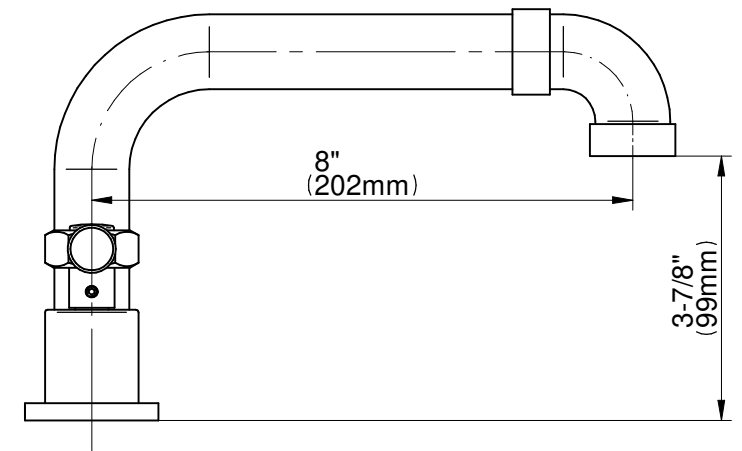

BATHROOM
Vintage Roman Tub
G-11350-LM56B

GRAFF®

Information

- Matching deck-mounted handshower and diverter set
- ADA

G-11350-LM56B

Vintage Series

Roman Tub trim set is designed to operate with rough G-1037

Information

- Matching deck-mounted handshower and diverter set
- ADA

Finishes

G-11350-LM56B

Vintage Series

Roman Tub trim set is designed to operate with rough G-1037

Information

- 3/4" male NPT inlets
- Quick connect tub spout

Finishes

Product Features

- 3/4" male NPT inlets
- Quick connect tub spout

Warranty

- Limited lifetime warranty

For complete warranty information go to: www.graff-faucets.com/en/info/faqs