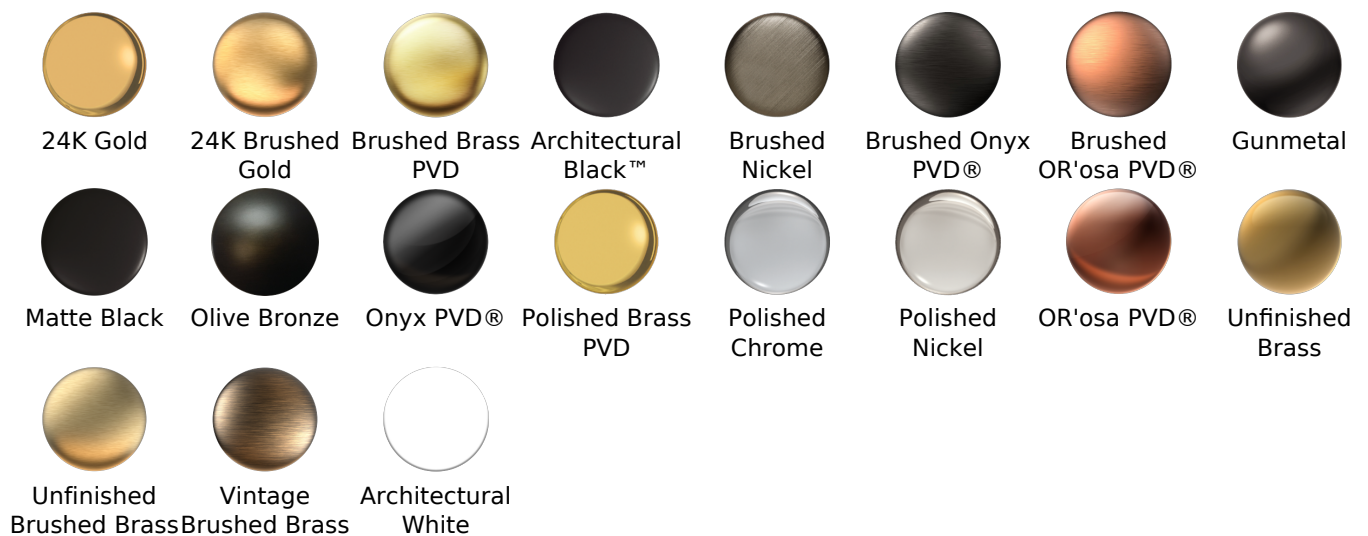

SHOWER
Contemporary Round Wall Supply
Elbow
G-8613

Information

- 1/2" NPT female thread inlet

Finishes