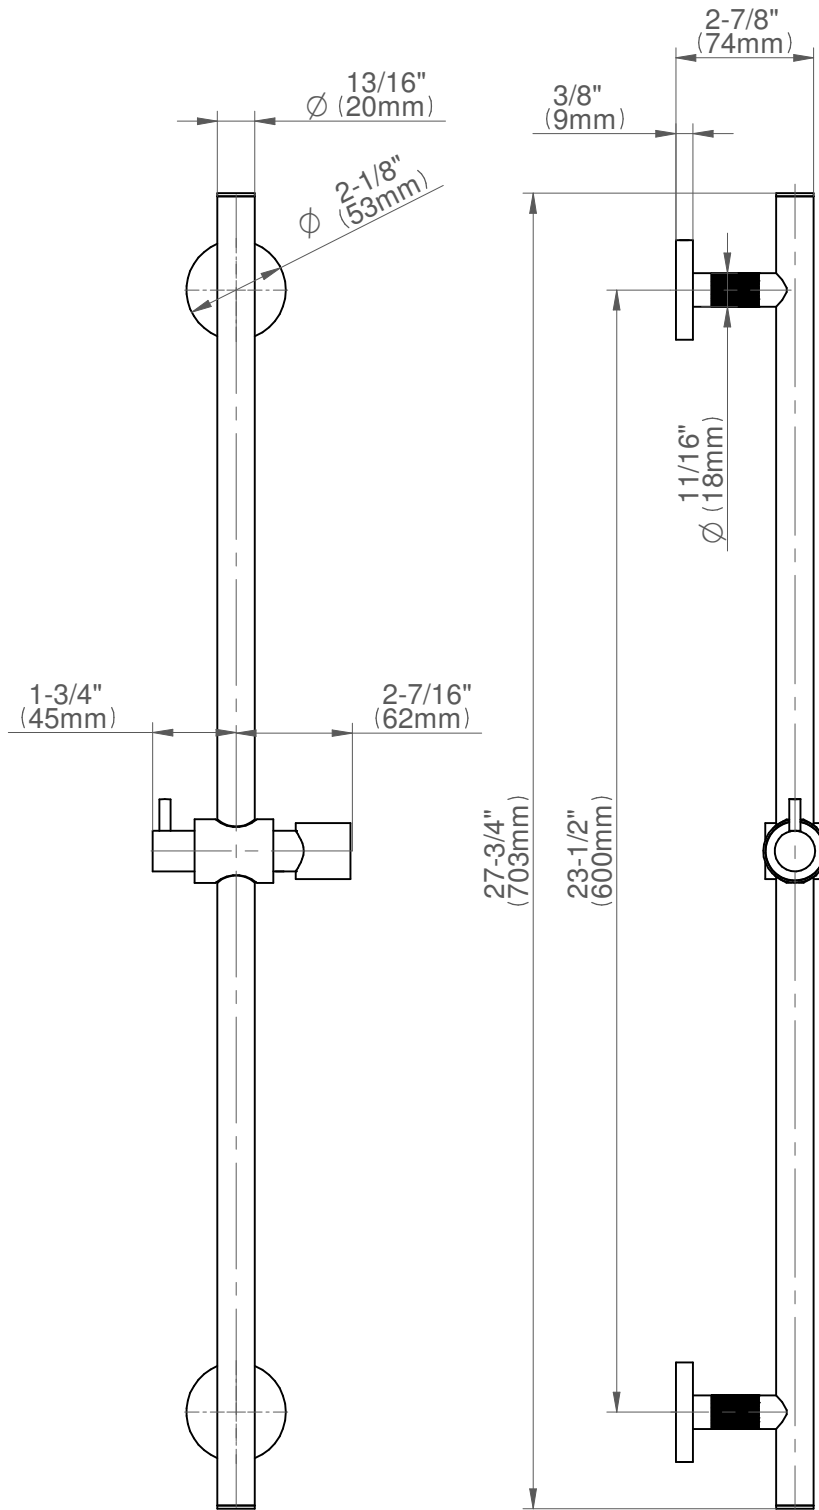

G-8701

Harley Series