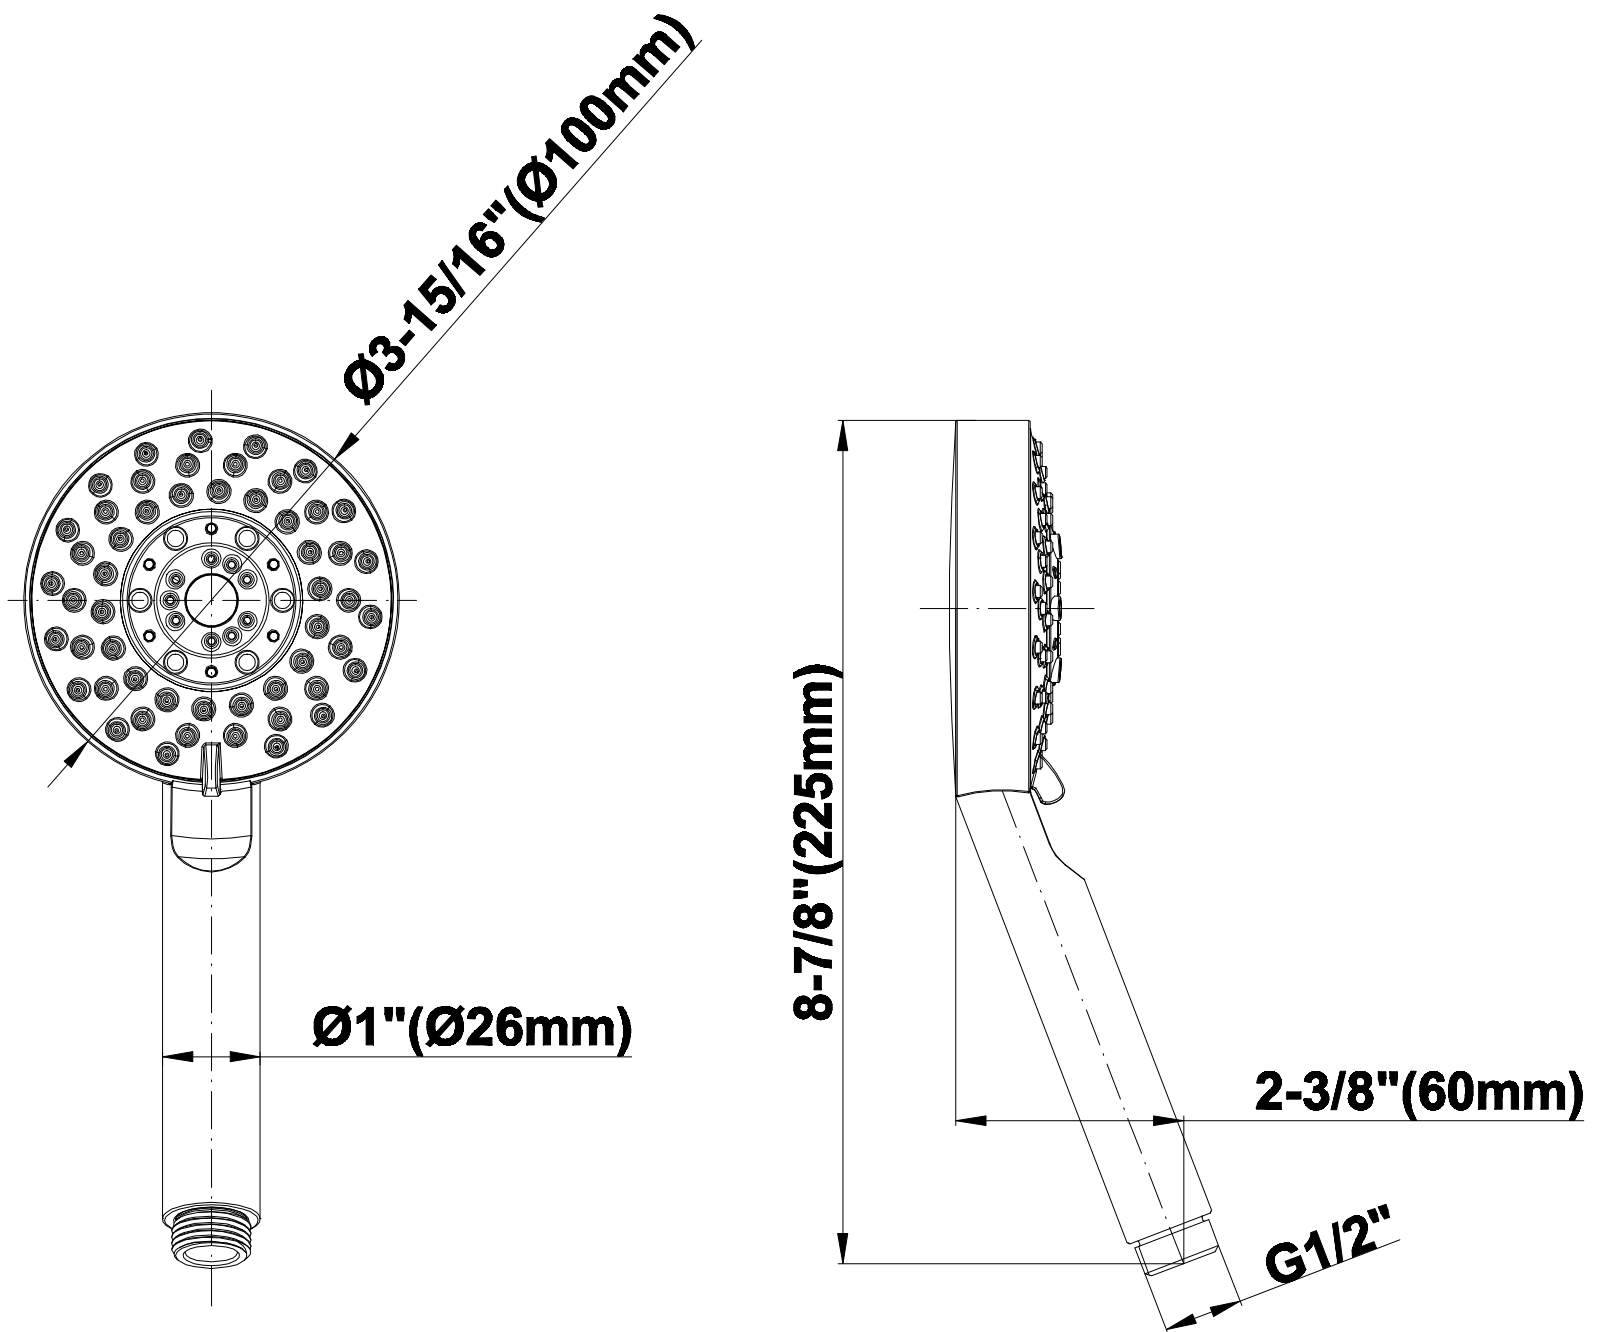

SHOWER
Multi-Function Handshower with
12" Grab Bar
G-9670

GRAFF®

Information

- Multi-function handshower with 12" Harley wall-mounted grab bar
- 59" shower hose
- Includes multi-function handshower - G-8674
- 5 spray patterns: massage, rain/massage, rain, jet/rain and jet
- Adjustable bracket fits all hoses with conical nut
- Includes 1/2" NPT female threaded wall supply elbow
- Includes internal backflow preventer
- Handshower flow rate ≤ 1.5 max gpm
- CALGreen

SHOWER
59" Shower Hose
G-8605

GRAFF®

Information

- Brass spiral flexible hose with conical nut

Finishes

Brushed
Nickel

Polished
Chrome

Product Features

SHOWER
Contemporary Multi-function
Handshower
G-8674

GRAFF®

Information

- 5 spray patterns: massage, rain/massage, rain, jet/rain and jet
- Switch between 5 spray patterns
- Shower hose not included
- Handshower flow rate ≤ 1.5 max gpm
- Includes internal backflow preventer
- CALGreen

Finishes

Brushed
Nickel

Polished
Chrome

G-8674

SHOWER
12" Round Grab Bar with
Handshower Holder
G-9561

GRAFF®

Information

- 12" wall-mounted grab bar
- Adjustable bracket fits all hoses with conical nut
- Style complements Harley and MOD+ collections
- ADA