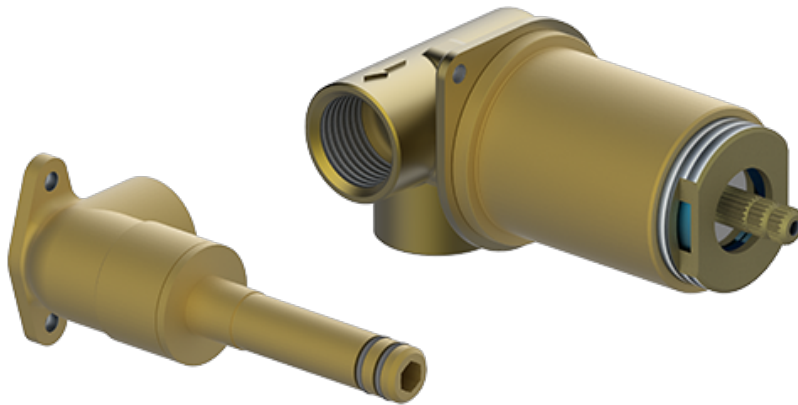

BATHROOM
Vintage Wall-Mounted Lavatory
Faucet
G-11335-C18

GRAFF®

Information

- Wall-mount spout and handle installation
- Aerated flow rate ≤ 1.2 max gpm
- 7-1/2" spout reach
- Handle may be installed on left or right of spout
- Drain assembly not included
- Optional extension kit
- Optional matching decorative trap G-9973
- CALGreen

GN-11335-C18B-T

Vintage Series

BATHROOM
Vintage Wall-Mounted Lavatory
Faucet

GRAFF®

Information

- Wall-mount spout and handle installation
- Aerated flow rate ≤ 1.2 max gpm
- 7-1/2" spout reach
- Handle may be installed on left or right of spout
- Drain assembly not included
- Optional extension kit
- Optional matching decorative trap G-9973
- CALGreen

Finishes

Architectural
White

GN-11335-C18B-T

Vintage Series

Finishes

24K Gold

24K Brushed Gold

24K Brushed Gold with Black Accents