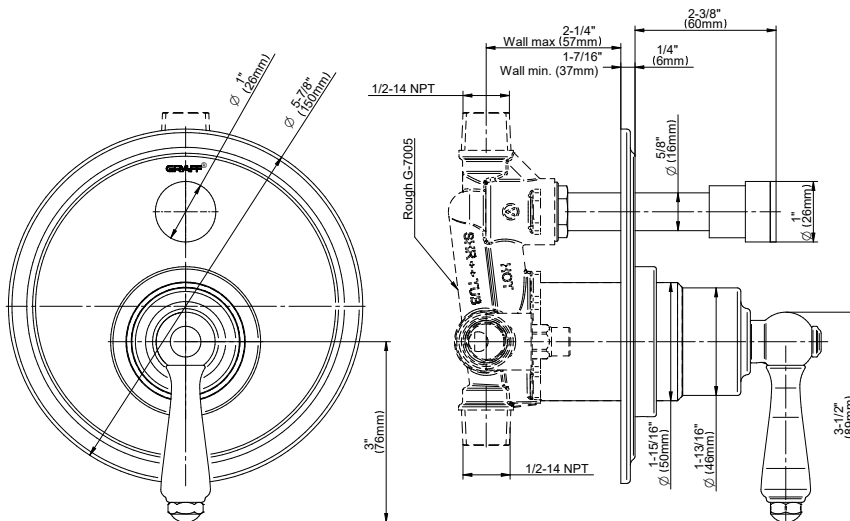

Warranty

- Limited lifetime warranty

For complete warranty information go to <https://www.graff-faucets.com/en/info/faqs>