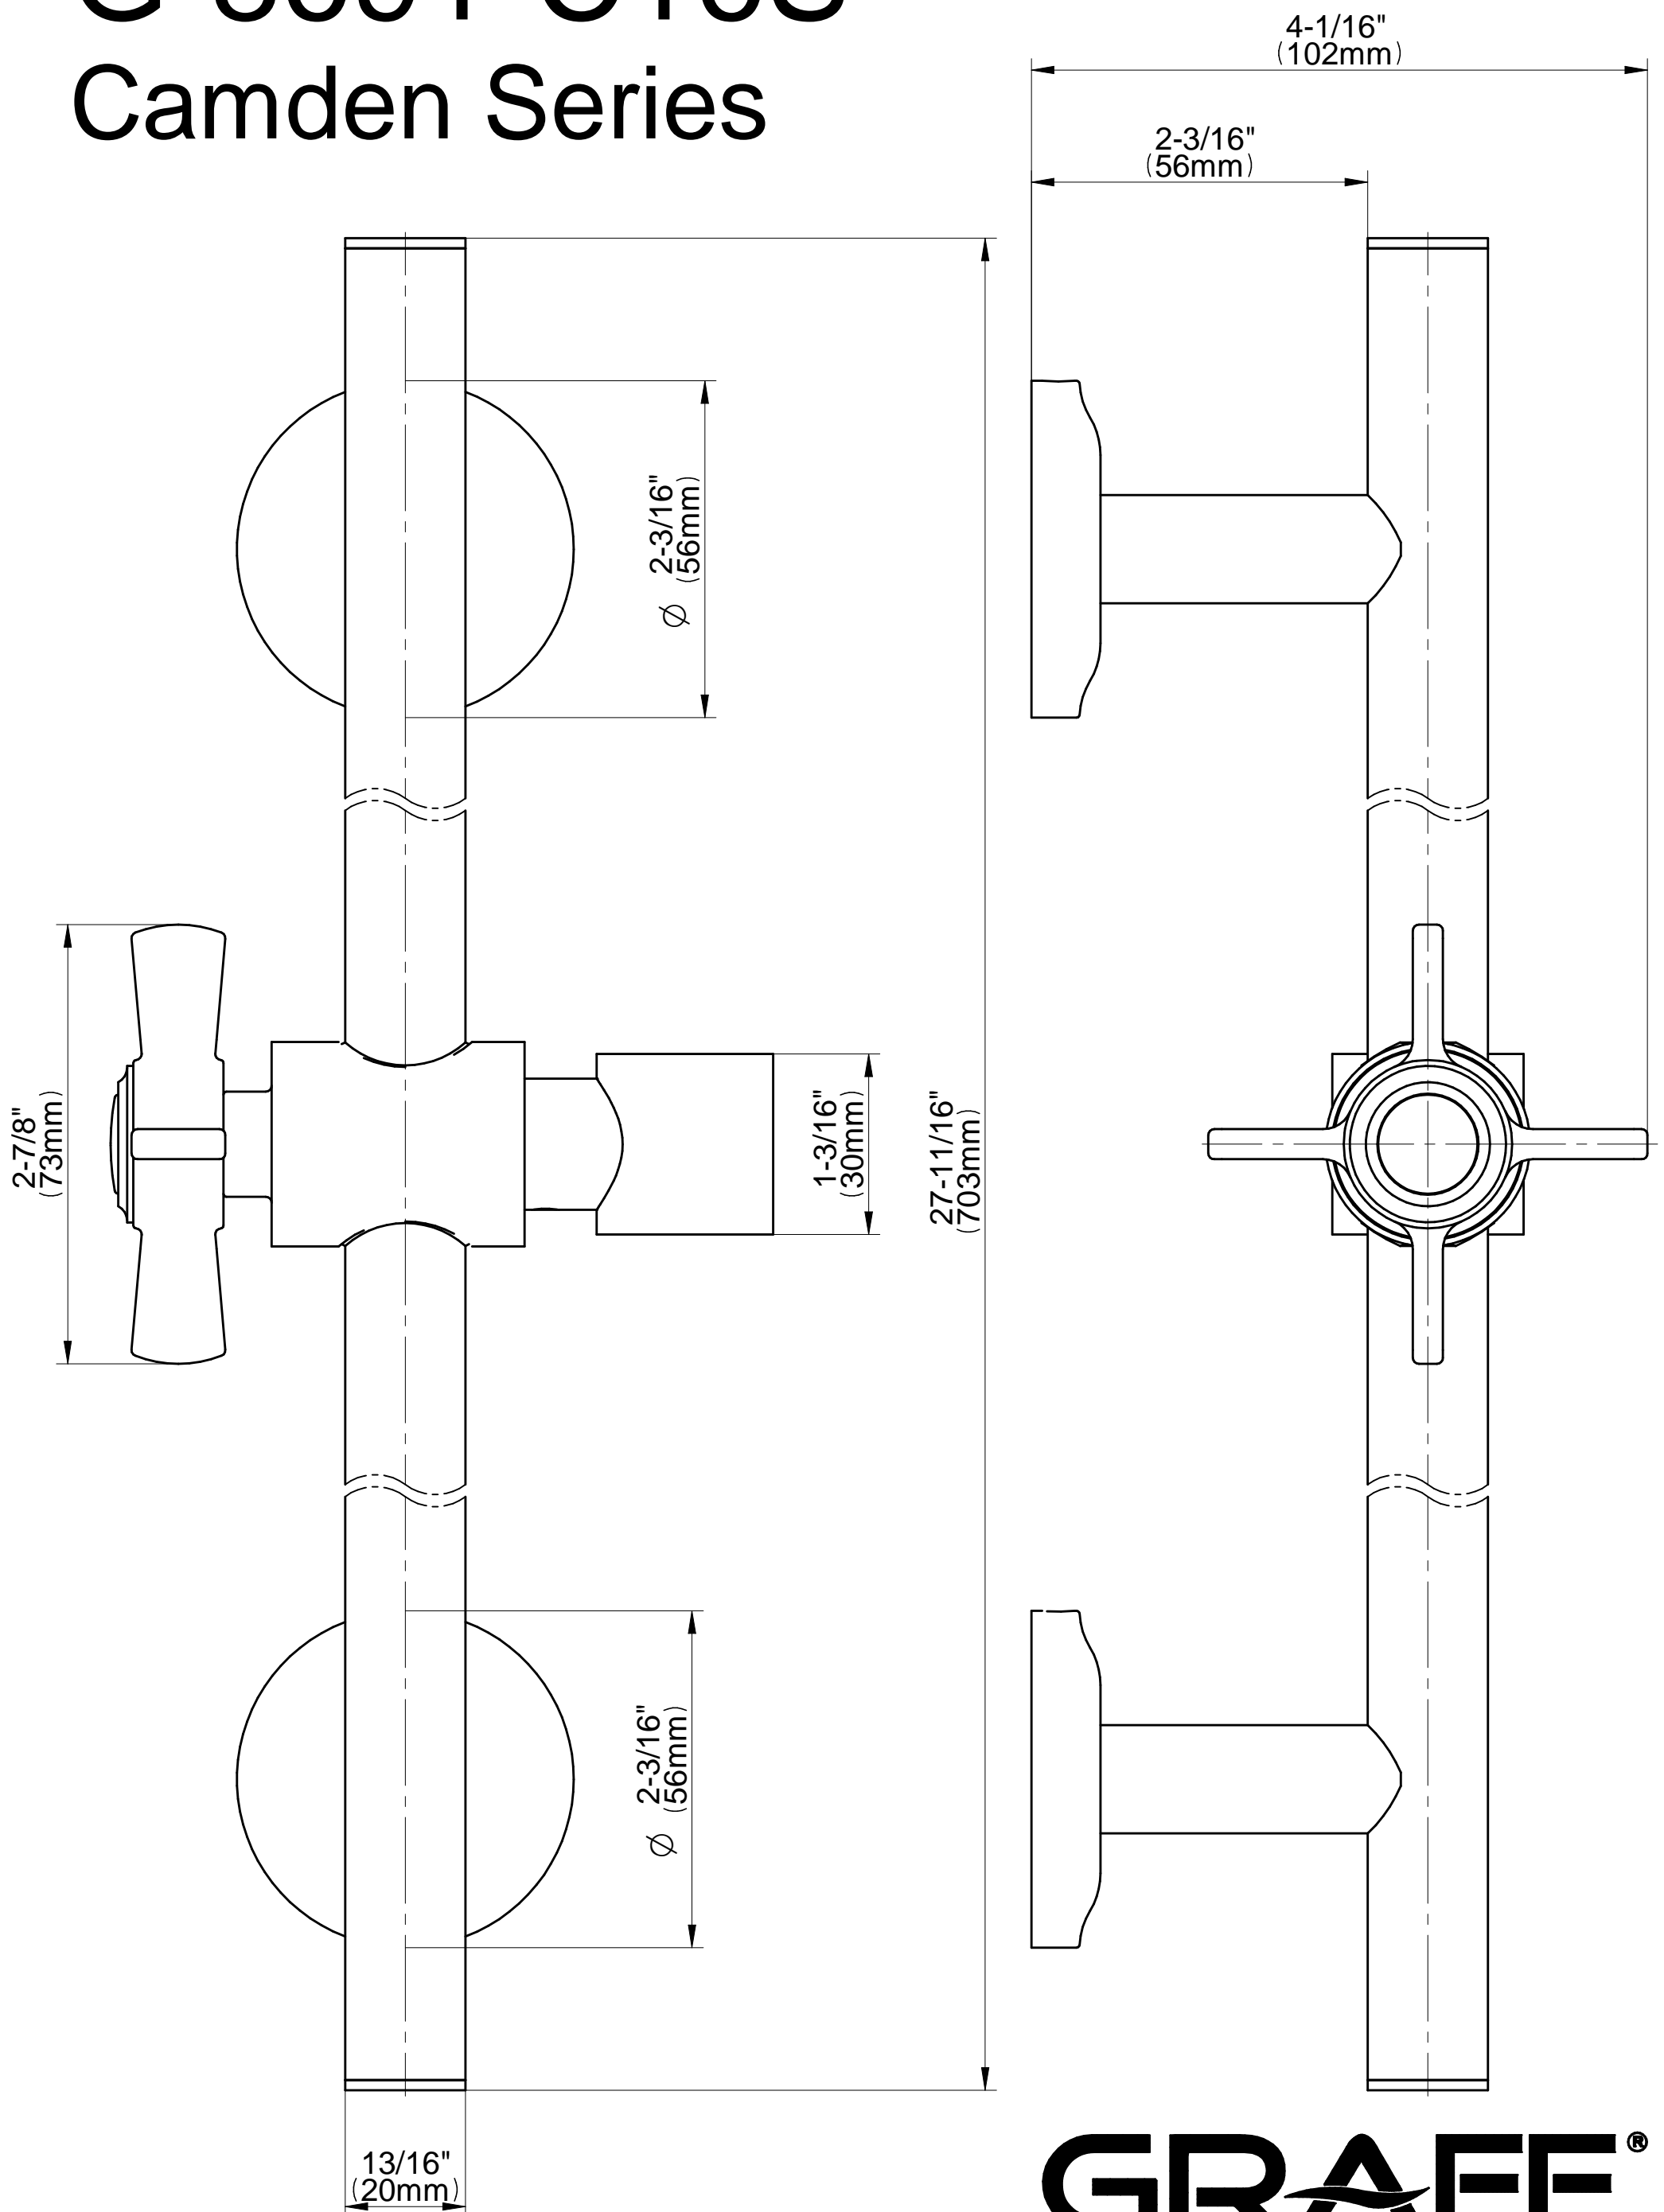

G-8691-C16S

Camden Series