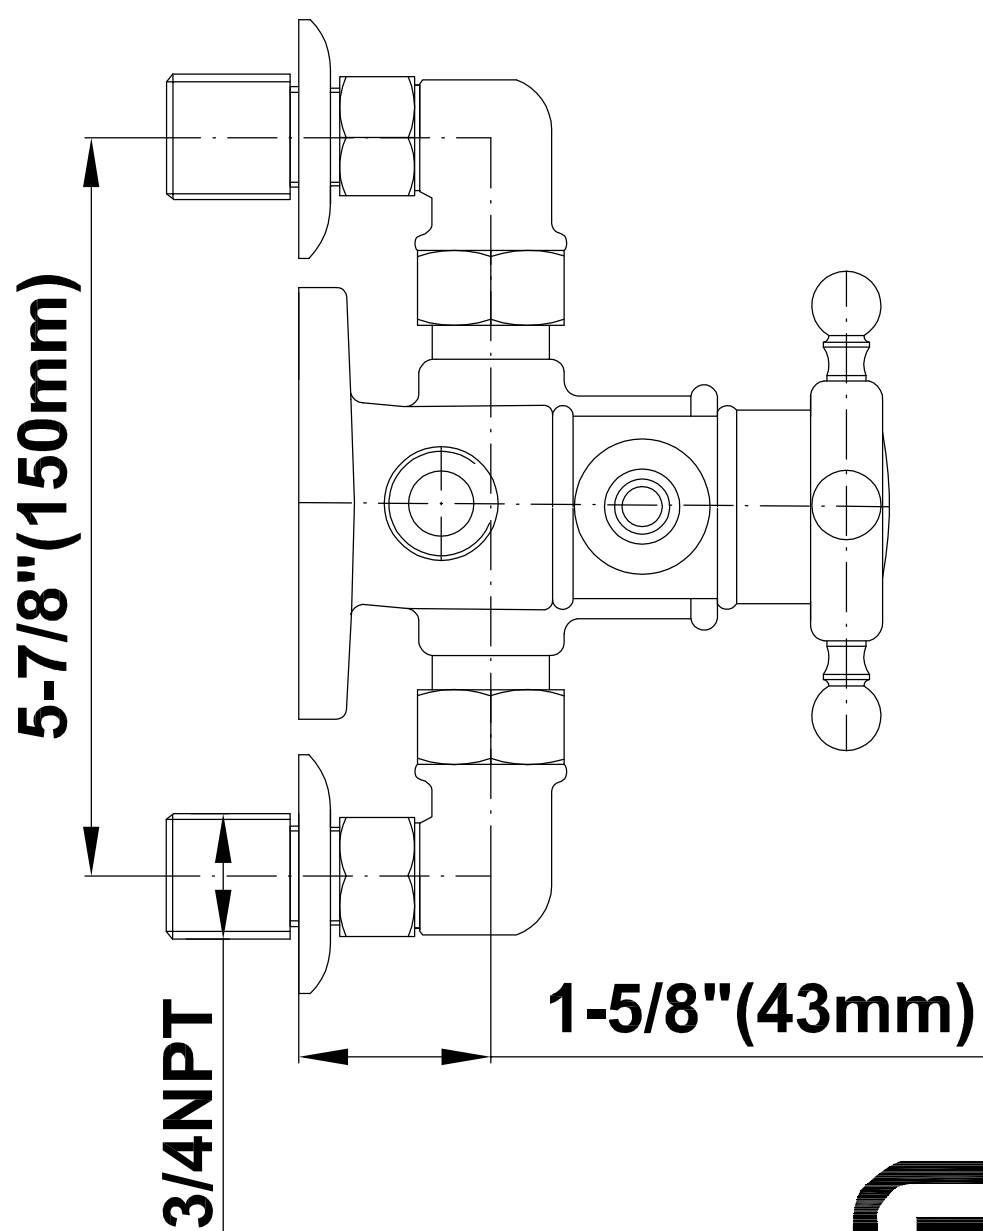

## Information

- 1/2" Thermostatic Valve
- Stop/Volume Control Valves
- Showerhead, 12" shower arm, flange
- Includes matching handshower w/ metal handle
- Includes 59" shower hose
- Showerhead Features No-Clog, Easy-Clean Spray Nozzles
- Flow Rates: showerhead  $\leq 2.0$  max gpm, handshower  $\leq 1.5$  max gpm
- CALGreen

SHOWER  
Traditional 8" Showerhead  
**G-8410**

**GRAFF®**

### Information

- Sunflower shape
- 112 no-clog, easy-clean rubber spray nozzles
- Metal ball-joint allows for showerhead angle adjustment
- Showerhead flow rate  $\leq 1.8$  max gpm
- Recommend use with ceiling shower arm
- Recommended for use at no more than 10 degrees tilt
- CALGreen

## Exposed Thermostatic Valve

SHOWER  
Exposed Riser with Handshower  
**G-8932-LM34S**

**GRAFF®**

**Information**

- Includes matching handshower w/ceramic handle
- Includes 59" shower hose
- Optional Metal Handshower Handle - Use code CD2.11-\*\*\*-\*\*
- CALGreen