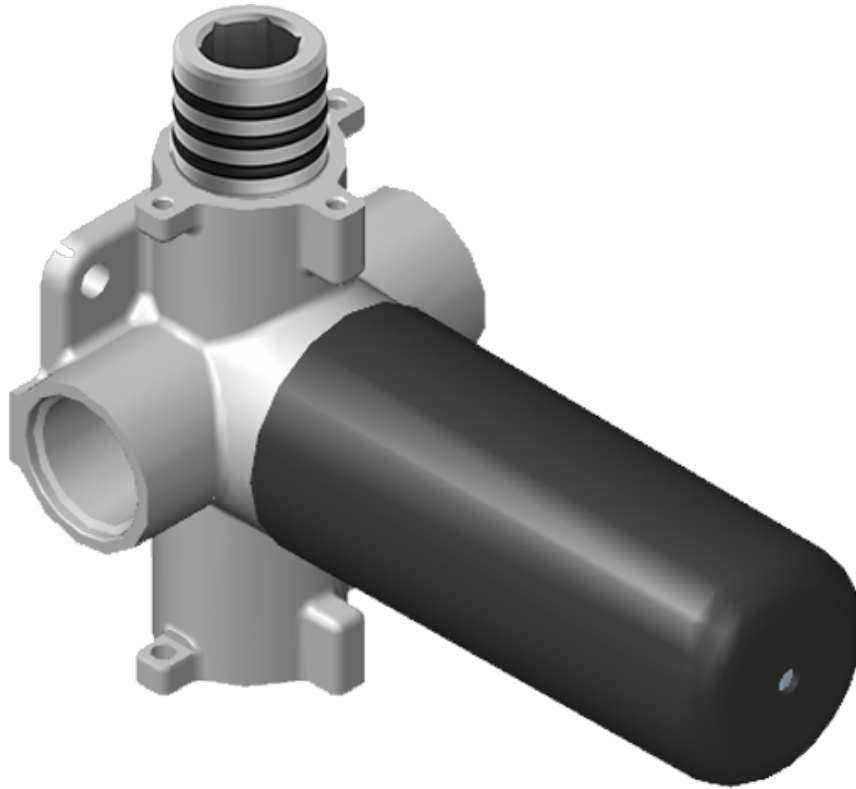

SHOWER
M-Series Full Thermostatic
Shower System
GS3.112SH-C2E0

GRAFF®

Information

- 3/4" thermostatic valve and trim
- 8" showerhead with 11" wall-mounted shower arm
- Swivel body sprays (3 pieces)
- Wall-mounted slide bar set with handshower and 59" hose
- Stop/volume control valve and 2-way diverter valve
- Showerhead features no-clog, easy-clean spray nozzles
- Optional extension kit
- 3/4" thermostatic rough valve flow rate ~12.9 gpm @60 psi
- Flow rates: showerhead \leq 1.8 max gpm, handshower \leq 1.5 max gpm, body sprays \leq 1.5 max gpm each

G-8034-C2E1-**-T

Cut-off Valve -trim Series

SHOWER
Two-Way Diverter Volume Control
Valve WITH Off Function and Pass-
Through
G-8052

GRAFF®

Information

- 11.7 gpm @ 60 psi
- 3/4" universal inlets/outlets with female threads
- Operates one function at a time
- Stacking inlet and pass-through port feature
- Supplied with protective plastic cover
- CALGreen compliant depending on functions