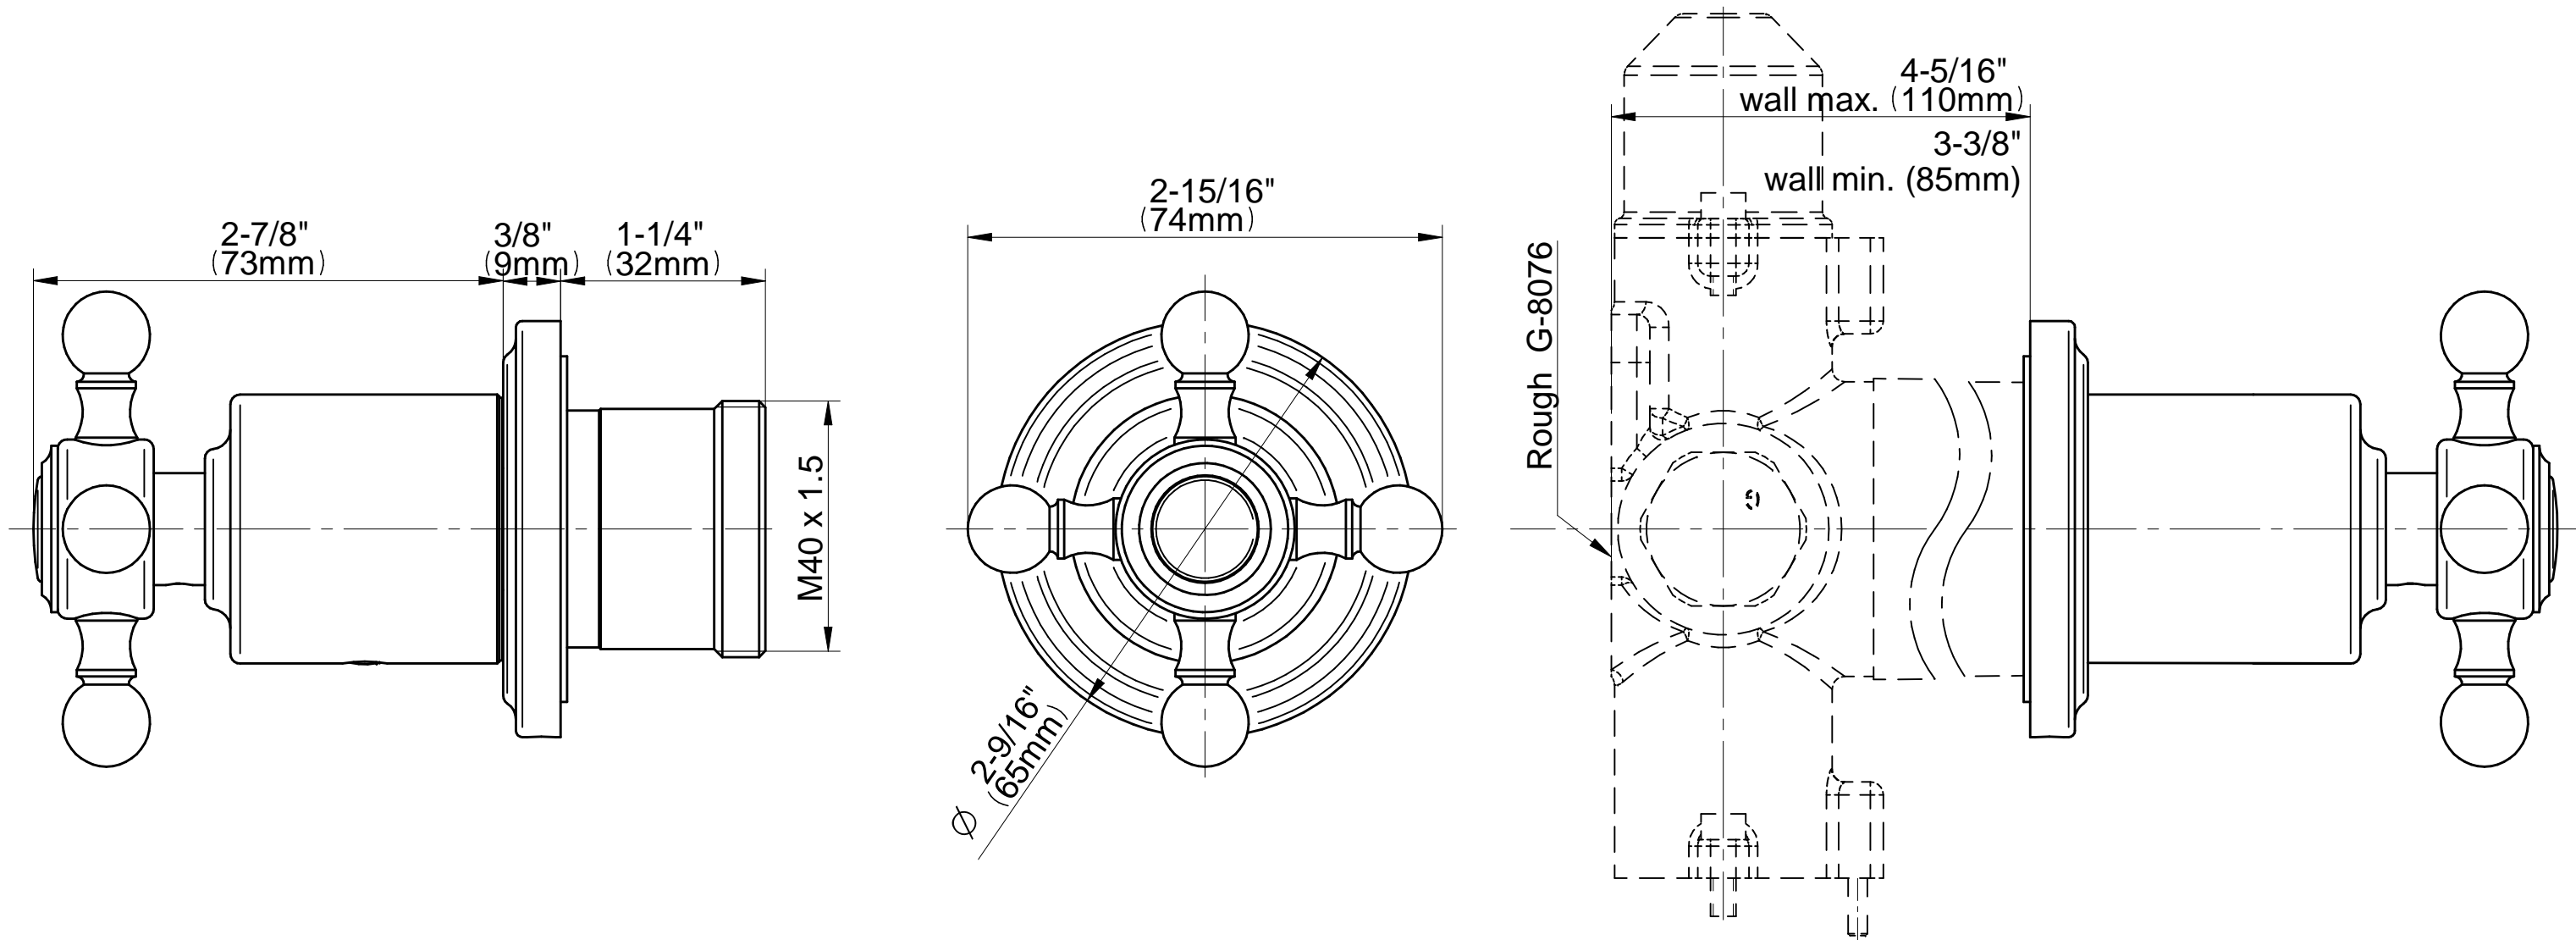

SHOWER
M-Series Full Thermostatic
Shower System
GS3.112SH-C2E0

GRAFF®

Information

- 3/4" thermostatic valve and trim
- 8" showerhead with 11" wall-mounted shower arm
- Swivel body sprays (3 pieces)
- Wall-mounted slide bar set with handshower and 59" hose
- Stop/volume control valve and 2-way diverter valve
- Showerhead features no-clog, easy-clean spray nozzles
- Optional extension kit
- 3/4" thermostatic rough valve flow rate ~12.9 gpm @60 psi
- Flow rates: showerhead \leq 1.8 max gpm, handshower \leq 1.5 max gpm, body sprays \leq 1.5 max gpm each

G-8034-C2E1-**-T

Cut-off Valve -trim Series

SHOWER
Two-Way Diverter Volume Control
Valve WITH Off Function and Pass-
Through
G-8052

GRAFF®

Information

- 11.7 gpm @ 60 psi
- 3/4" universal inlets/outlets with female threads
- Operates one function at a time
- Stacking inlet and pass-through port feature
- Supplied with protective plastic cover
- CALGreen compliant depending on functions