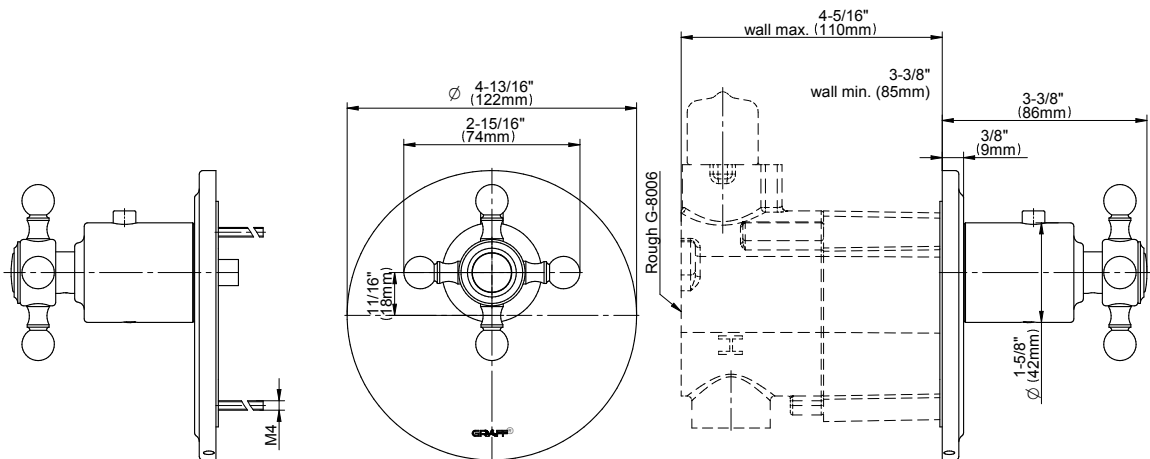

The measurements shown are for reference only. Products and specifications shown are subject to change without notice. Revised 1/2018

www.graff-designs.com | phone: 800-954-4723