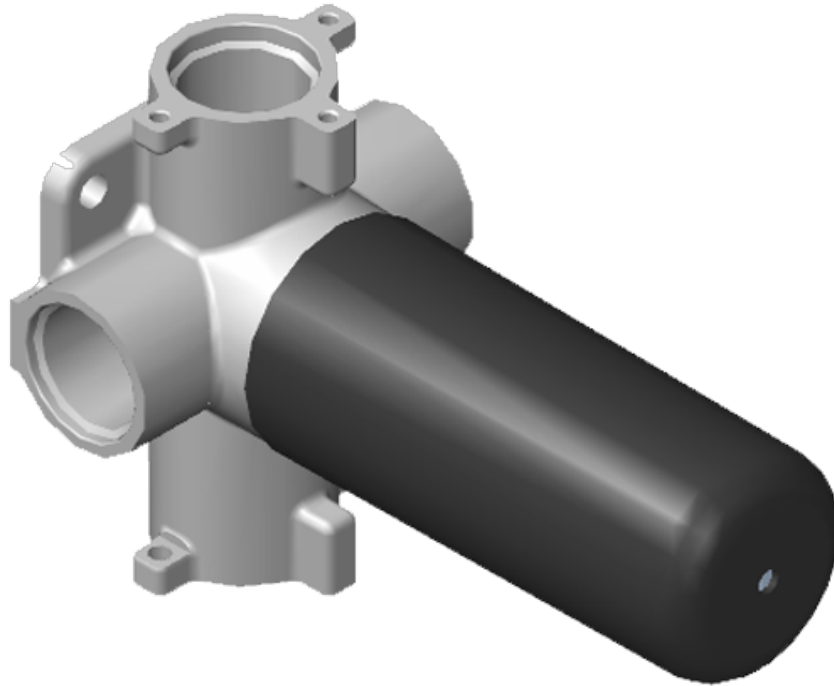

## AMETIS Series

SHOWER  
Three-Way Diverter Control Valve  
WITH Off Function (No Pass-  
Through)  
**G-8053**

---

**GRAFF®**