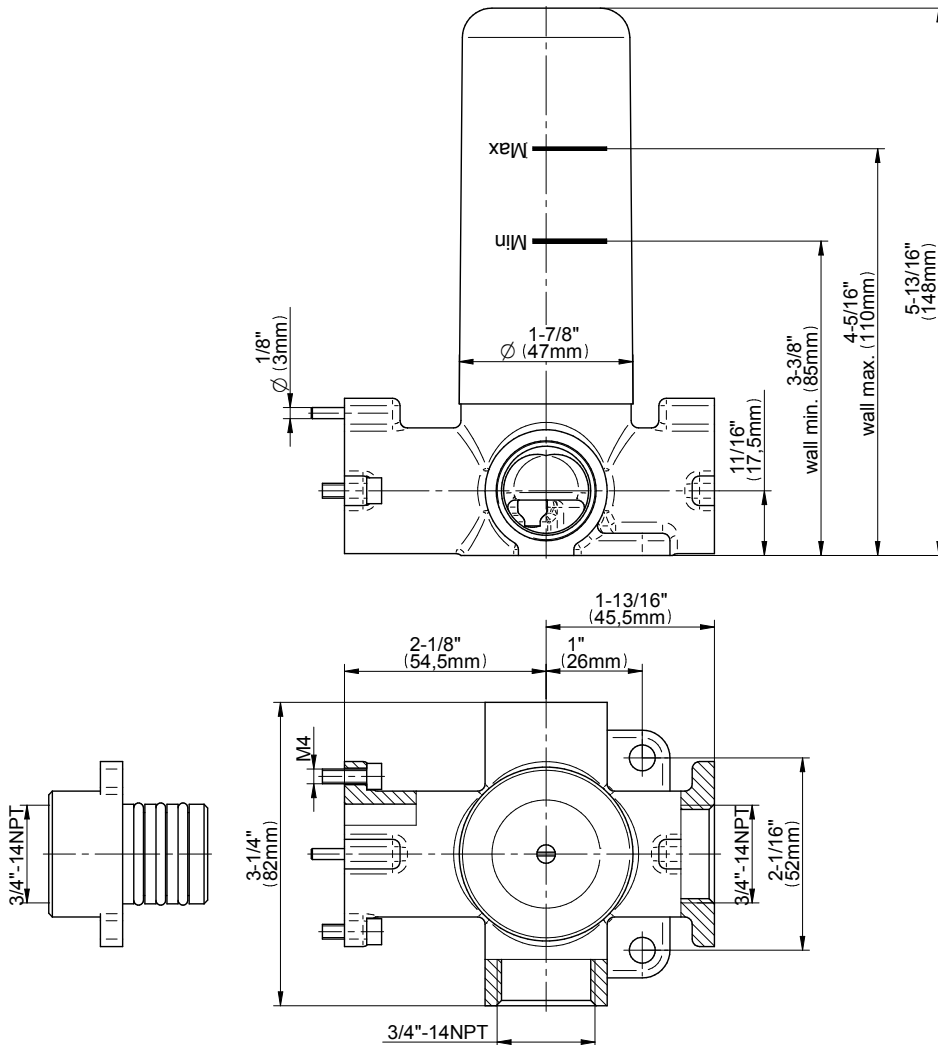

The measurements shown are for reference only. Products and specifications shown are subject to change without notice. Revised 3/2016.

www.graff-faucets.com | phone: 800-954-4723