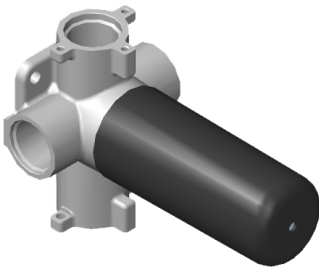

G-8053

M-Series

3-Way Diverter Control Valve WITH Off Function (No Pass-Through)

Product Features

- 3/4" universal inlets/outlets with female threads
- Stacking inlet feature
- Supplied with protective plastic cover
- CalGreen compliant dependent on functions

Code Compliance

- CALGreen

Warranty

- Limited lifetime warranty

For complete warranty information go to www.graff-faucets.com/en/info/faqs