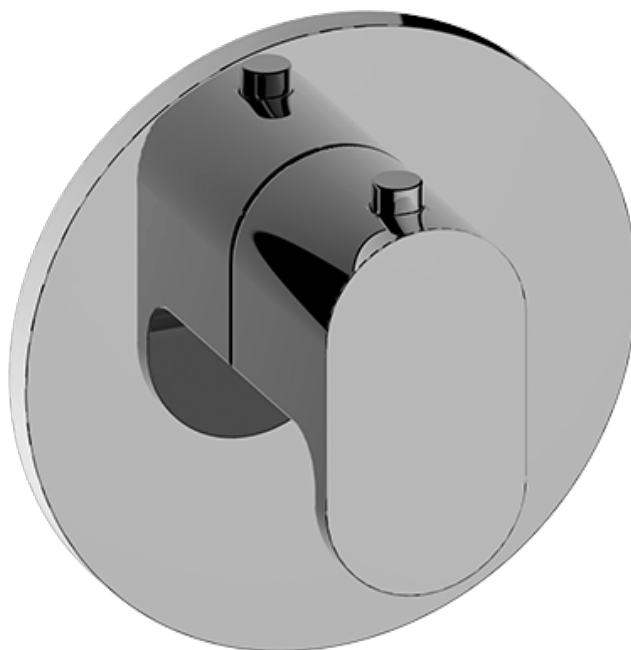

### Information

- Single metal handle
- Decorative trim plate
- Use with G-8006 thermostatic rough valve
- To complete package, you must order rough valve
- ADA