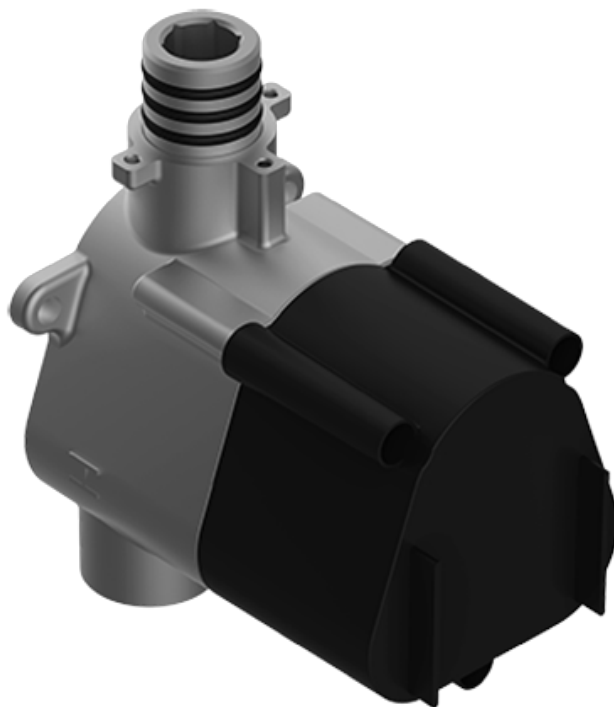

SHOWER  
M-Series Full Thermostatic  
Shower System with Diverter  
Valve  
**GL2.122SG-LM44E0**

---

**GRAFF®**

## Information

- 3/4" thermostatic valve and trim
- 8" rain showerhead with 12" wall-mounted shower arm
- Flush-mounted swivel body sprays (3 pieces)
- Handshower set w/wall bracket
- 3-way diverter valve
- Showerhead features no-clog, easy-clean spray nozzles
- Optional extension kit
- Flow rates: showerhead  $\leq 1.8$  max gpm, handshower  $\leq 1.5$  max gpm, body sprays  $\leq 1.5$  max gpm each

SHOWER  
Thermostatic Rough Valve  
**G-8006**

**GRAFF**<sup>®</sup>