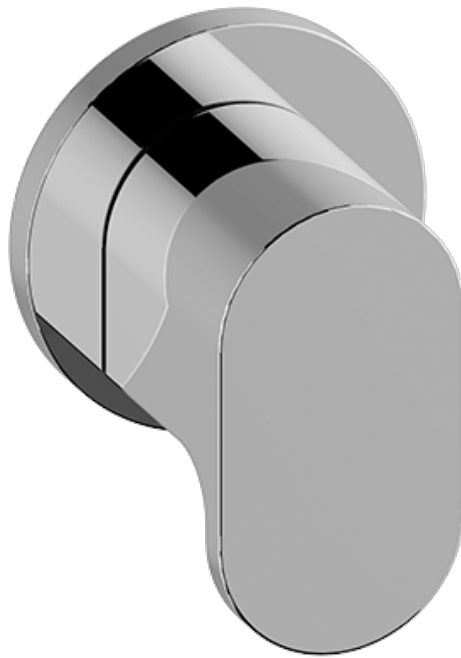

## Product Features

- 3/4" universal inlets/outlets with female threads
- Stacking inlet feature
- Supplied with protective plastic cover
- CalGreen compliant dependent on functions

### Information

- Single metal handle
- Decorative trim plate
- Use with G-8053 3-way diverter control rough valve WITH off function
- To complete package, you must order rough valve
- ADA