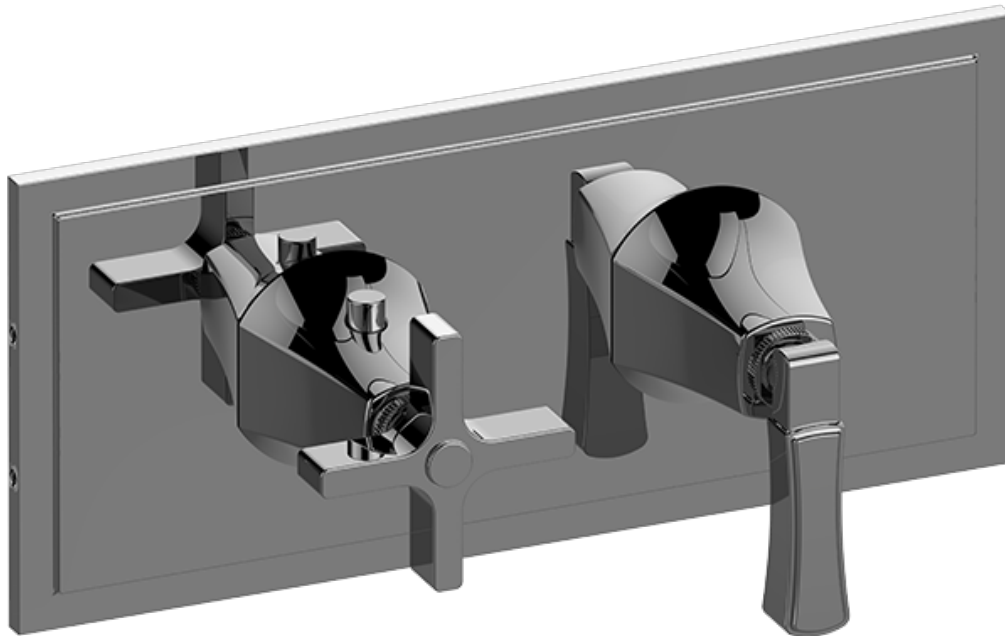

SHOWER  
M-Series Valve Horizontal Trim  
with Two Handles  
**G-8149H-1C1L-T**

**Information**

- Two metal handles, decorative trim plate
- Use with M-Series rough valves
- LM47E0 handles should not be used with 2-way or 3-way diverter valves
- ADA