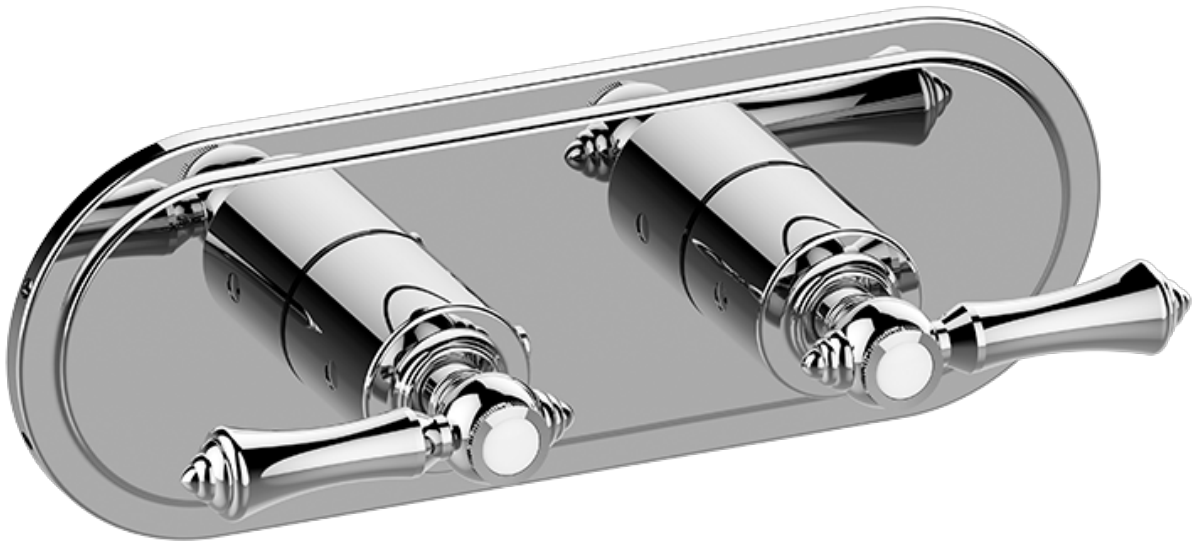

SHOWER  
Canterbury M-Series Valve  
Horizontal Trim with Two Handles  
**G-8086H-LM15E0-T**

---

**GRAFF®**

### Information

- Two metal handles, decorative trim plate
- Use with M-Series rough valves
- LM15E0, LM34E0 and LC1E0 handles should not be used with 2-way or 3-way diverter valves