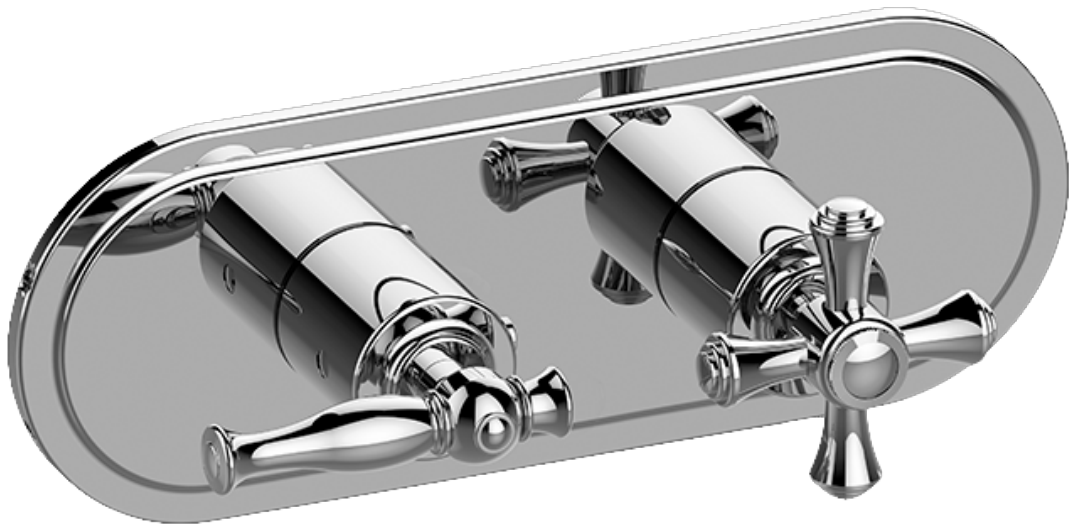

SHOWER
Lauren M-Series Valve Horizontal
Trim with Two Handles
G-8086H-LM22C3-T

GRAFF®

Information

- Two metal handles, decorative trim plate
- Use with M-Series rough valves
- LM22E0 handles should not be used with used with 2-way or 3-way diverter valve"

Finishes

24K Gold

24K Brushed
Gold

Olive Bronze

Polished
Chrome

Polished
Nickel

Steelnox®
(Satin Nickel)

Vintage
Brushed Brass