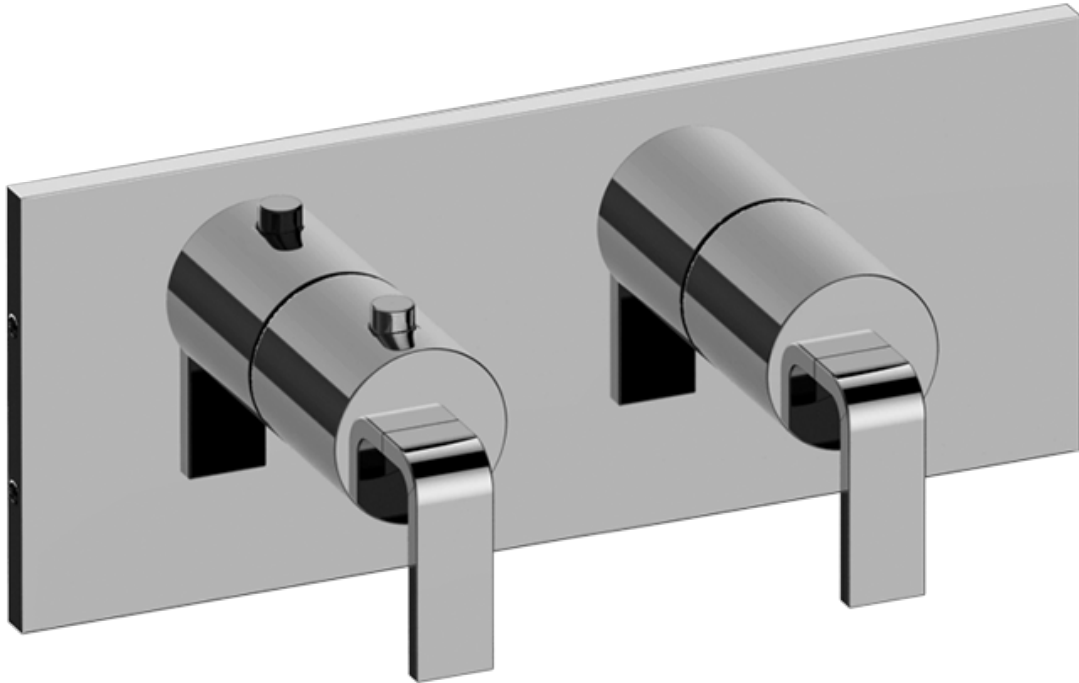

SHOWER  
Immersion M-Series Valve  
Horizontal Trim with Two Handles  
**G-8048H-LM40E0-T**

**GRAFF®**

**Information**

- Two metal handles, decorative trim plate
- Use with M-Series rough valves
- ADA

**Finishes**

# G-8048H-LM40E0-T