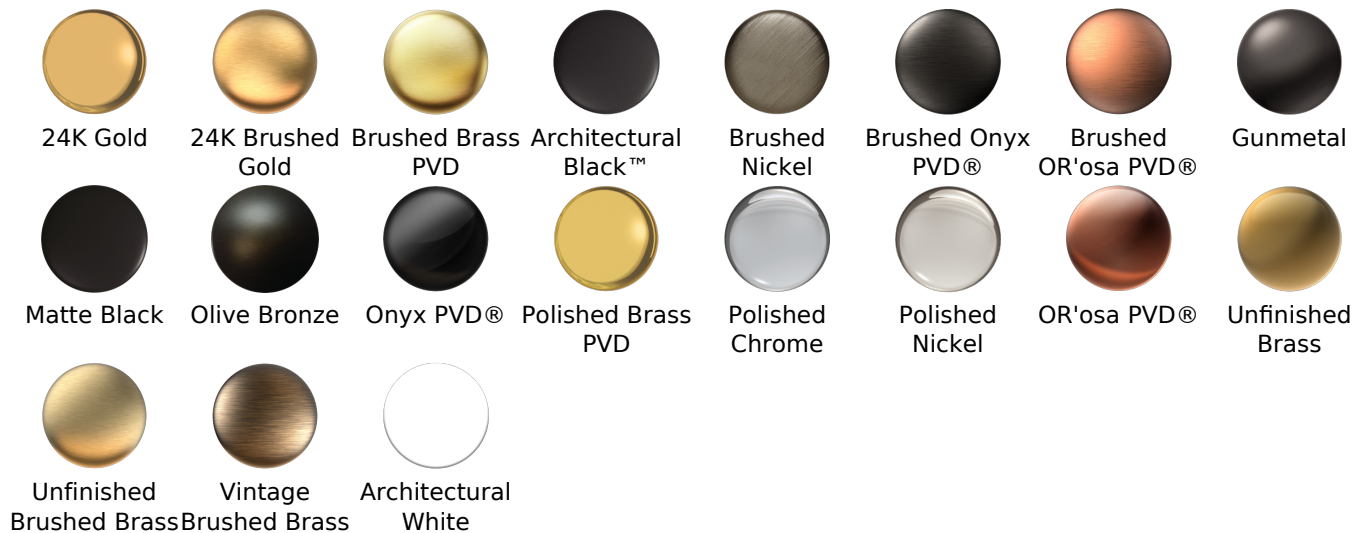

SHOWER
M-Series 3-Way Diverter Valve
Trim with Handle
G-8039-LM48E1-T

Information

- Single metal handle and decorative trim plate
- Use with G-8053 3-Way Diverter Control Valve WITH Off Function
- ADA

Finishes