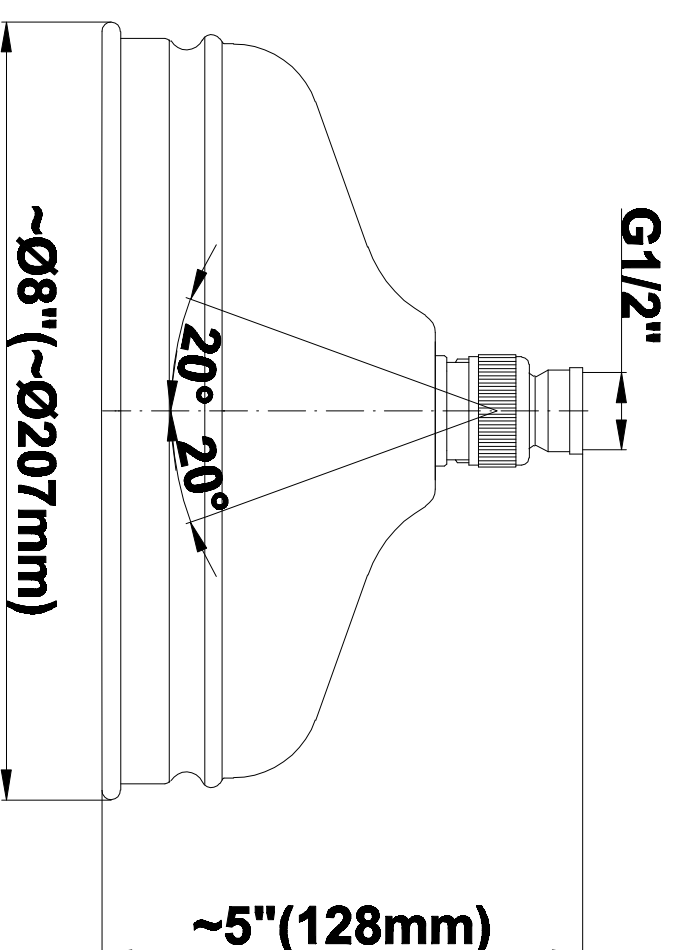

BATHROOM  
Traditional Showerhead with  
Ceiling Arm  
**G-8386**

---

**GRAFF**<sup>®</sup>

### **Information**

- 8" traditional rain showerhead
- 12" ceiling shower arm and flange
- 112 no-clog, easy-clean rubber spray nozzles
- Flange design complements new M-Series traditional trim plates
- Showerhead flow rate  $\leq 1.8$  max gpm
- CALGreen

## Information

- Sunflower shape
- 112 no-clog, easy-clean rubber spray nozzles
- Metal ball-joint allows for showerhead angle adjustment
- Showerhead flow rate  $\leq 1.8$  max gpm
- Recommend use with ceiling shower arm
- Recommended for use at no more than 10 degrees tilt
- CALGreen

# G-8410

BATHROOM  
Transitional 12" Ceiling Shower  
Arm  
**G-8527**

**GRAFF®**

**Information**

- Includes arm and round flange
- 1/2" NPT male thread inlet
- For use with all showerheads

**Finishes**

24K Gold