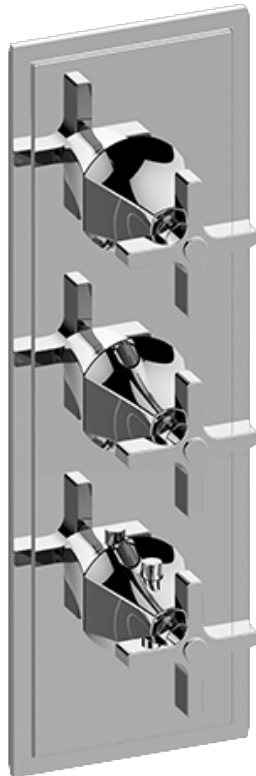

SHOWER
 Finezza DUE Thermostatic 3-Hole
 Trim Plate and Handle
G-8178-C15E0-T

Information

- Three metal handles
- Decorative trim plate
- Use with G-8006 and G-8076 or G-8077 or G-8052 or G-8053 thermostatic rough valves
- To complete package, you must order rough valves

Finishes

G-8178-C15E0-T

Finezza DUE Collection

Thermostatic 3-Hole Trim Plate and Handle

GRAFF[®]
CUTTING EDGE DESIGN

Product Features

- Three metal handles
- Decorative trim plate
- Use with G-8006 and G-8076 or G-8077 or G-8052 or G-8053 thermostatic rough valves
- To complete package, you must order rough valves

Available Finishes

- Polished Chrome
G-8178-C15E0-PC-T
- Brushed Nickel
G-8178-C15E0-BNi-T
- Polished Nickel
G-8178-C15E0-PN-T
- Olive Bronze™
G-8178-C15E0-OB-T

Warranty

- Limited lifetime warranty

For complete warranty information go to: www.graff-faucets.com/en/info/faqs