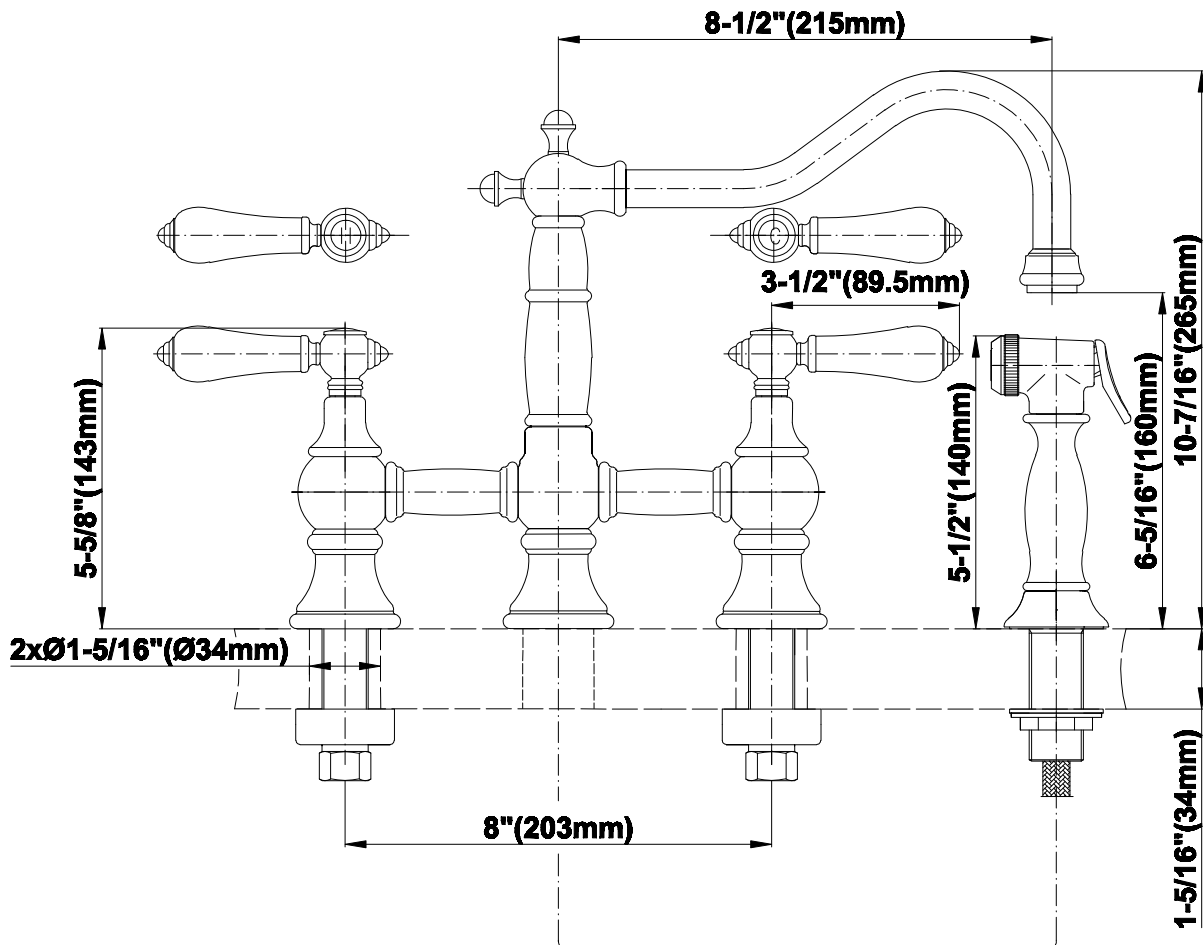

The measurements shown are for reference only. Products and specifications shown are subject to change without notice. Revised 09/2012.

www.graff-faucets.com | phone: 800-954-4723