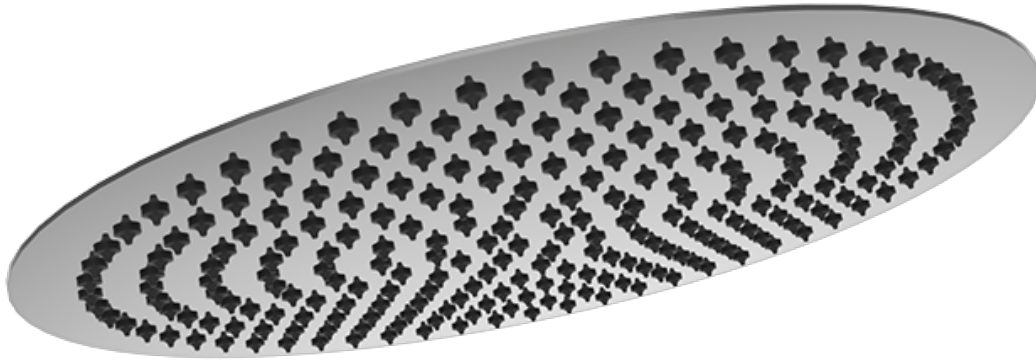

SHOWER
16" Round Showerhead
G-8476

GRAFF[®]

Information

- Stainless Steel
- 234 no-clog, easy-clean rubber water nozzles
- 1/16" thick
- Showerhead flow rate ≤ 2.0 max gpm
- CALGreen

Finishes

Stainless
Brushed

Stainless
Polished

G-8476

Aqua-Sense Collection
16" Round Showerhead

Product Features

- Stainless steel
- 1/16" thick
- 234 no-clog, easy-clean rubber spray nozzles
- Showerhead flow rate ≤ 2.0 max gpm

Available Finishes