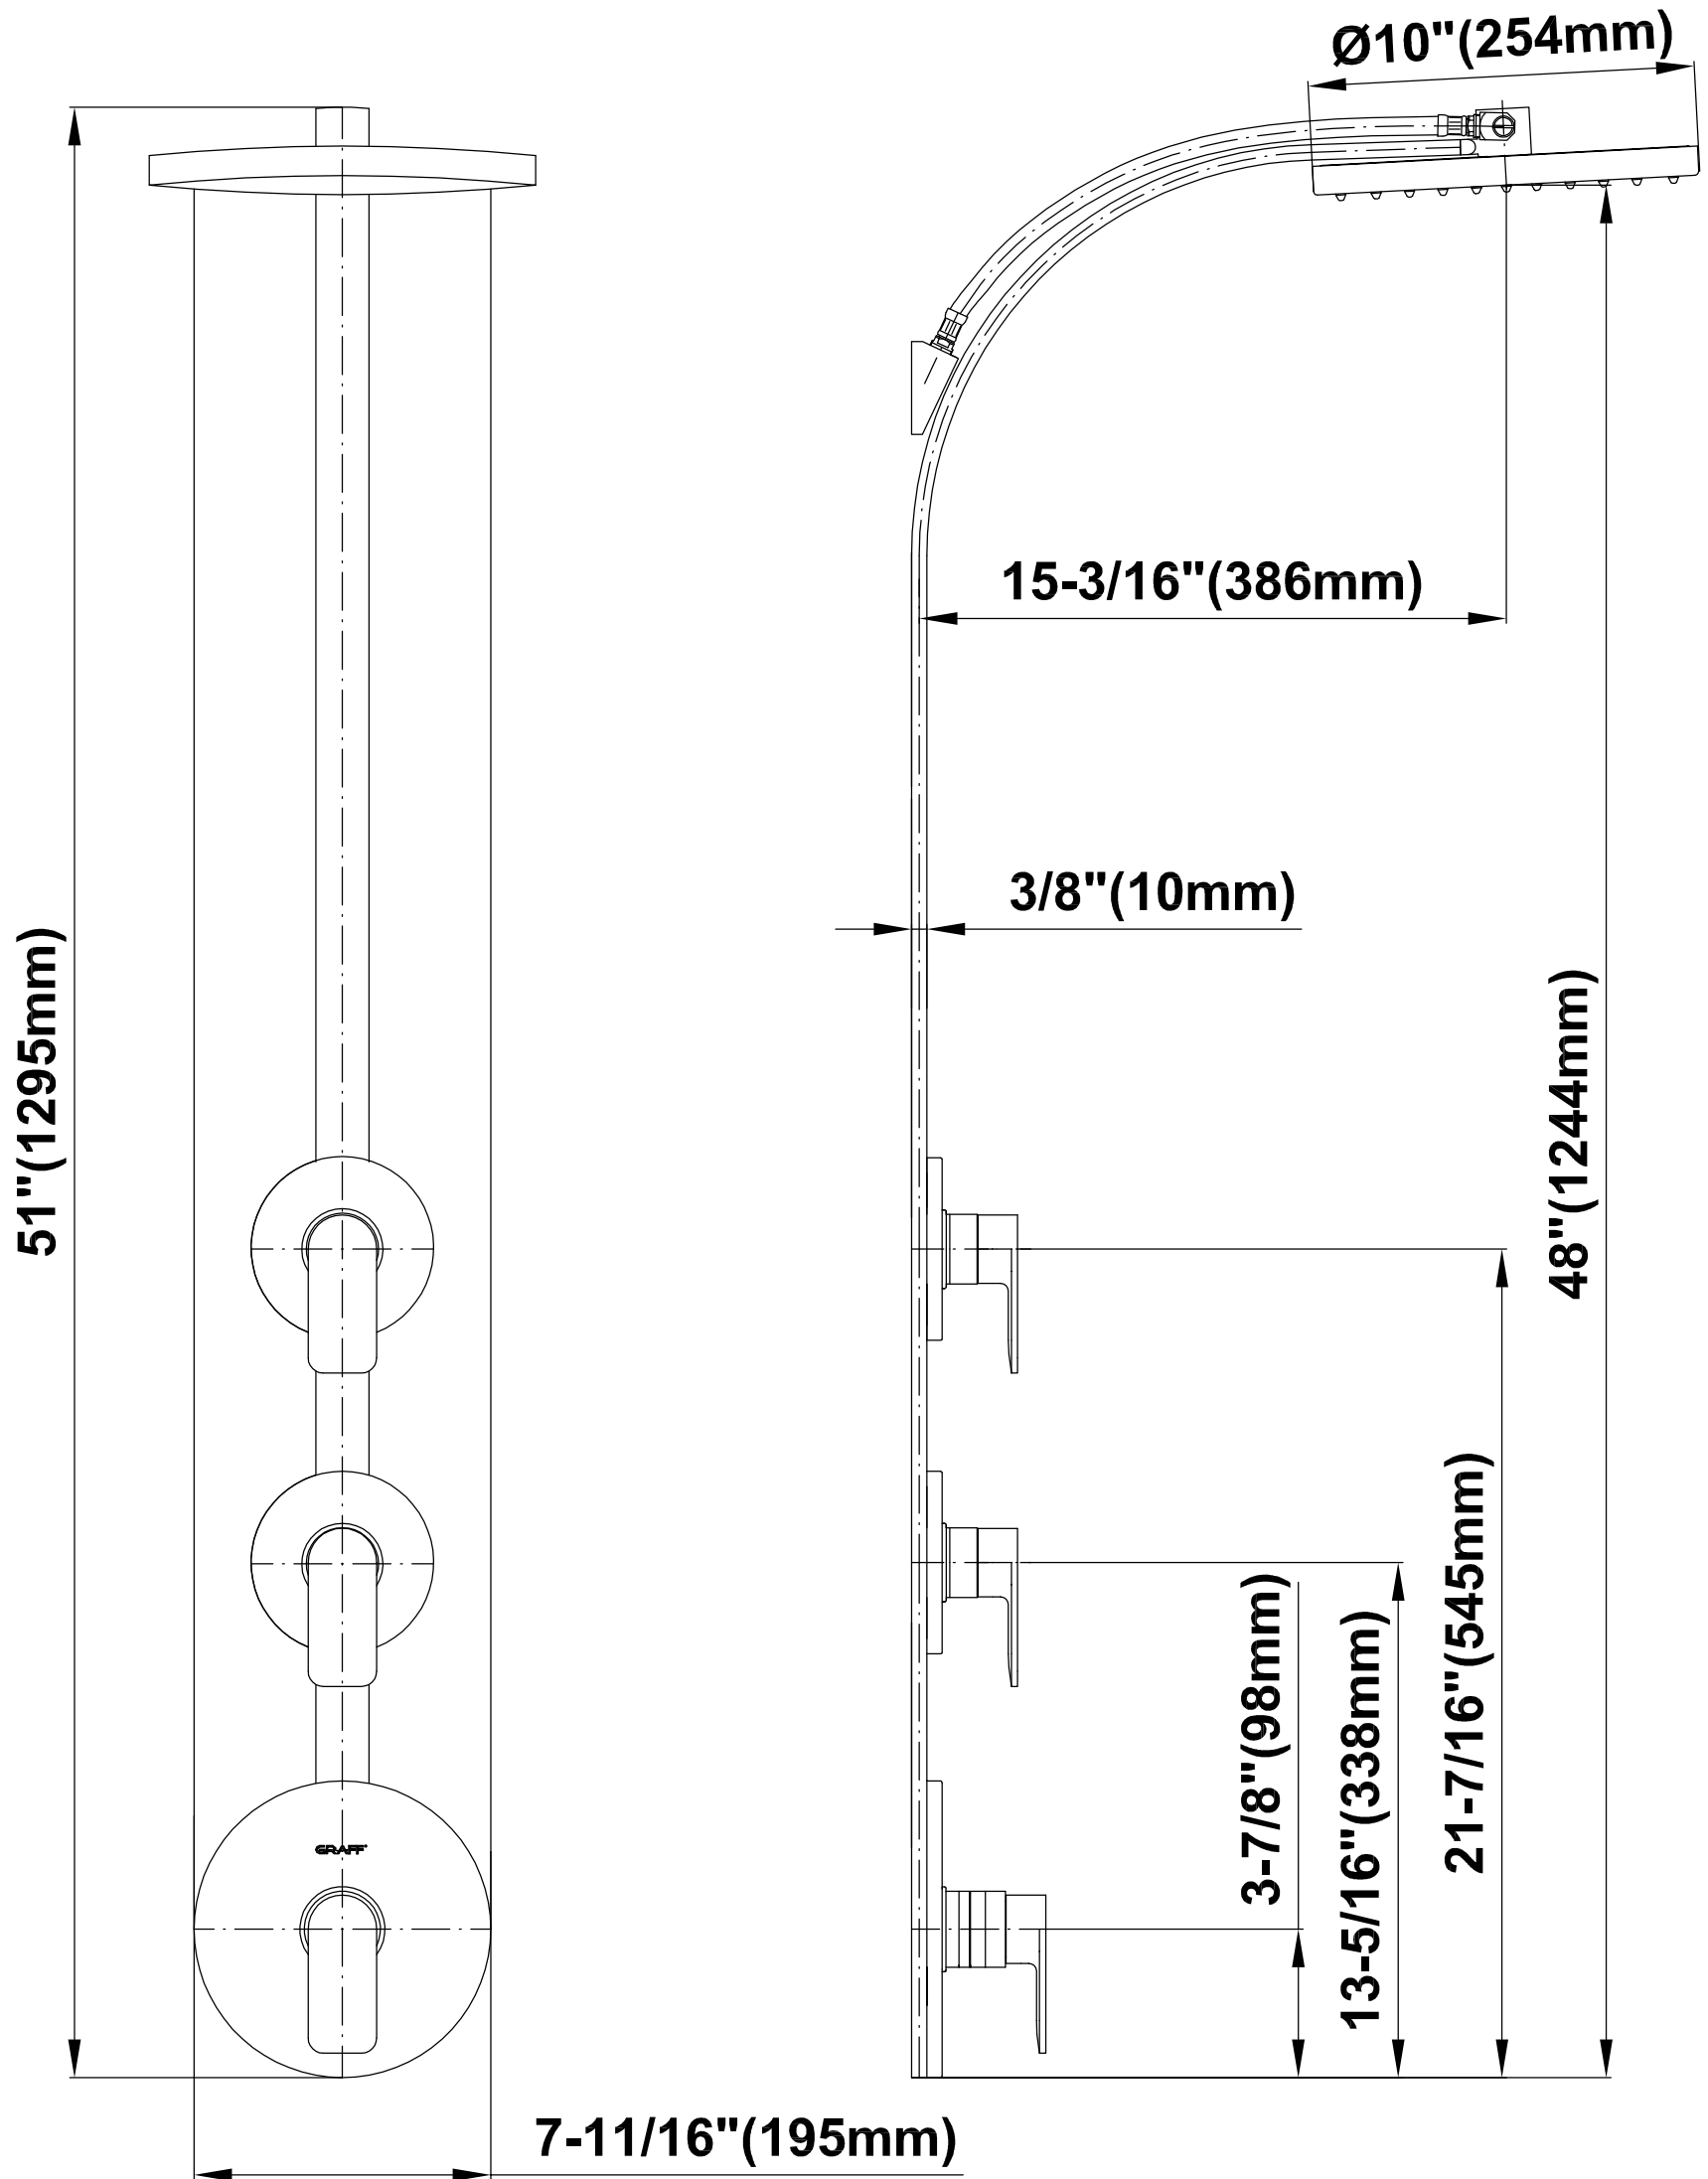

G-8800

SENTO Series