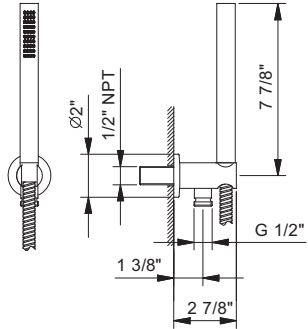

Art. 5944U

Wall-mount handshower set

- VENEZIA hexagonal
- Metal construction
- Anti-lime scale system
- 58" metal hose
- Water outlet with shower holder
- Round escutcheon
- Water flow restricted to 1.8 GPM
- 1/2" Male NPT fittings

Finishes:

- ☐ **Chrome** 29 02 5944U
- ☐ **Nickel PVD** 29 95 5944U
- ☐ **Matte Gun Metal PVD** 29 P5 5944U
- ☐ **Matte British Gold PVD** 29 P6 5944U
- ☐ **Matte Copper PVD** 29 P9 5944U
- ☐ **Gold Plus** 29 01 5944U

Project:

Room:

Date:

Comments:

Certifications/Awards: