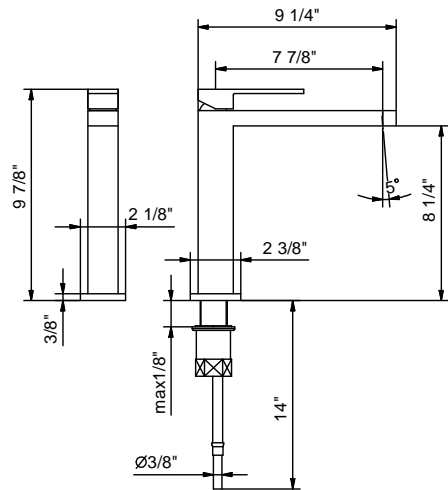

Art. 1051U

Single-control kitchen mixer

- 7 7/8" spout projection
- Swivel spout
- Ceramic disc cartridge
- Flexible supply lines
- Handle included
- Water flow restricted to 2.2 GPM

Finishes:

- ☐ **Matte White**   51 29 1051U
- ☐ **Chrome**   51 02 1051U
- ☐ **Matte Black**   51 13 1051U

Project:

Room:

Date:

Comments:

Certifications/Awards: