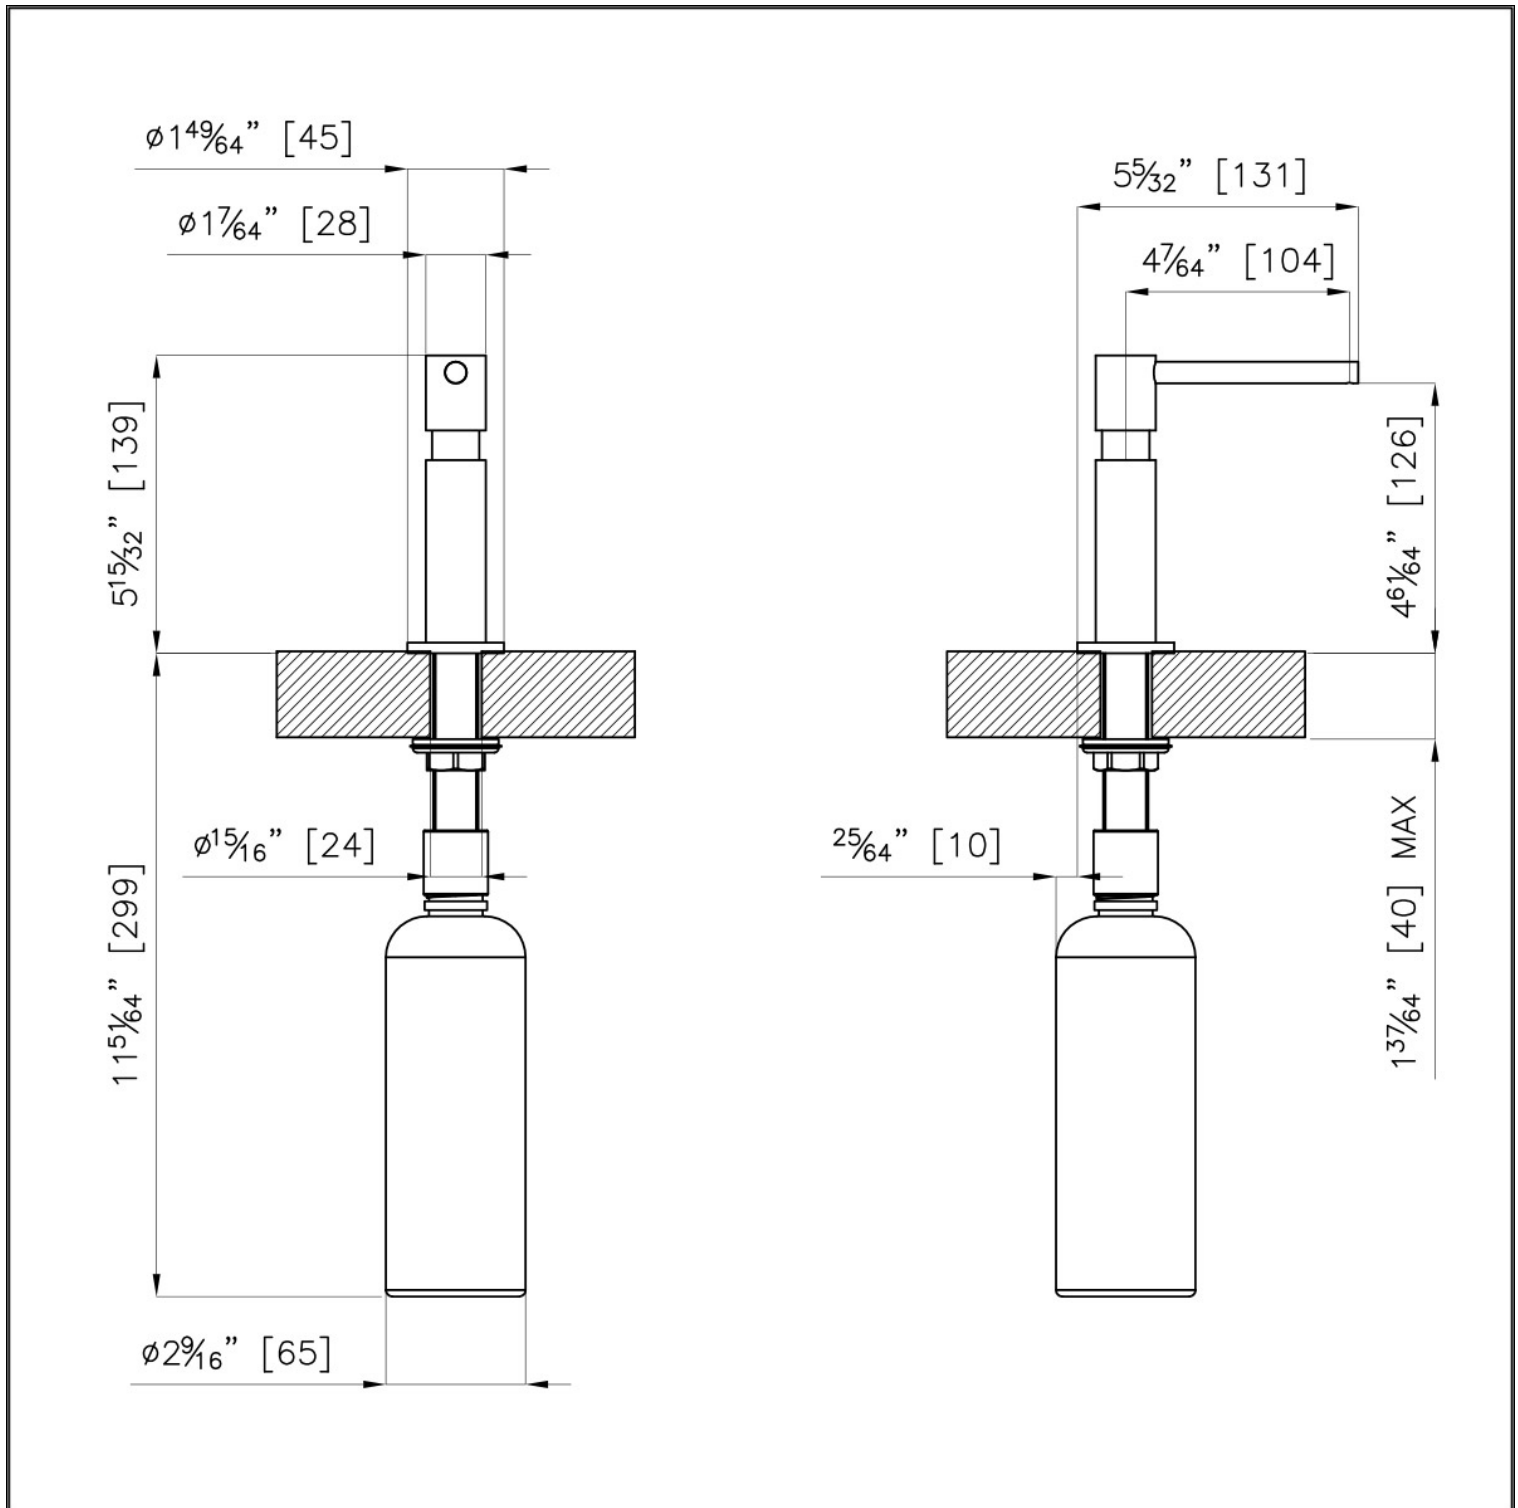

Dispenser Evo Satin finish 8520 100

Accessories

Code: 8520 100

Built-in dispenser for liquid detergent/soap.
Satin finish

DETAILS

Material Brass

Texture Satin

Sink accessories Colander

Built-in hole Ø 35mm

TECHNICAL DATA

RECOMMENDED PAIRINGS

Faucet Capri | Polished finish -
8467 005