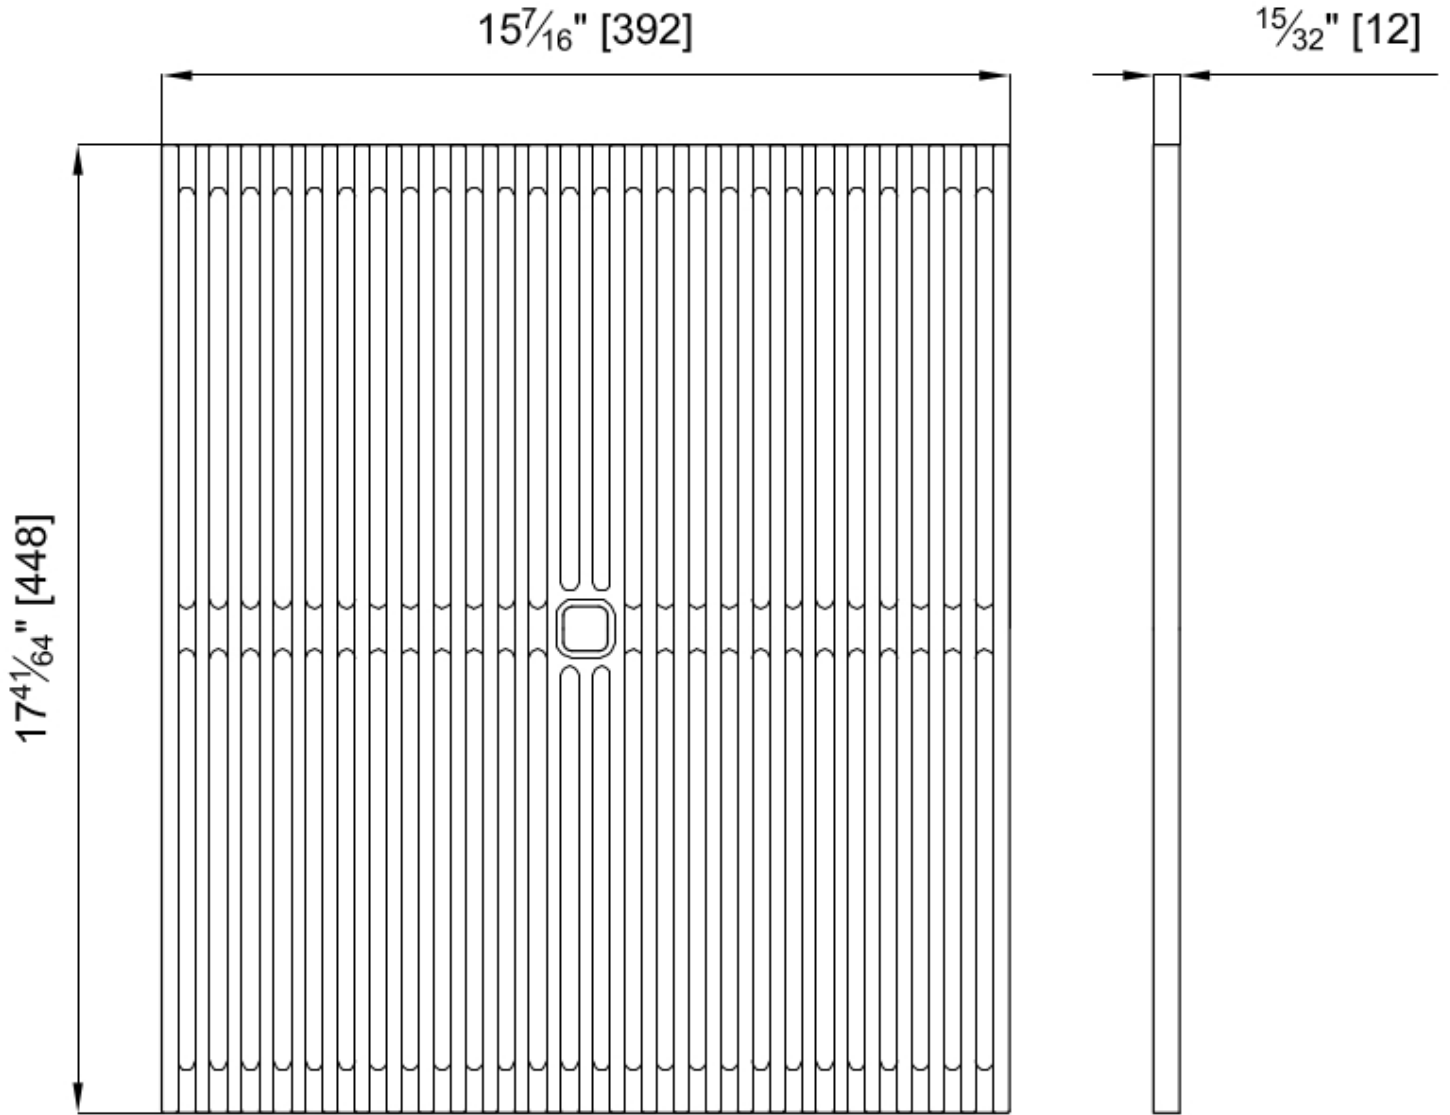

### DETAILS

Material Foster Black Composit

---

Sink accessories Grill

---

**Dimensions** 39,2x44,8 cm  
15 7/16"x17 41/64"

---

## TECHNICAL DATA