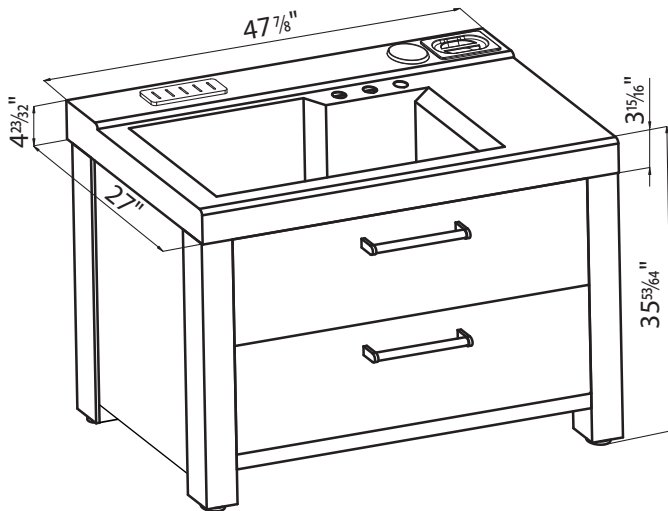

Foster Ranges

Foster Milano washing center - 48" x 27" - **7153 900**

HIGHLIGHTS

Sturdy sink

The quality of Foster sinks is also in the thickness. All models use top grade stainless steel to manufacture "sturdy" sinks with an elegant design.

Practicality

The bigger Foster Ranges are equipped with useful drawers that can be used for kitchen stuffs or for the wide range of accessories proposed in the GK series.

SINK SPECIFICATIONS

Series	GK Series
Model	Gk Sink 1B 30" x 15 6/8" FT
material	AISI 304 stainless steel
finish	Satin finish
thickness	16 Gauge (1,5 mm)
bowls dimensions	1 bowl 30" x 15 6/8"
bowls dept	10"
waste fitting type	3 1/2" space - with satin steel cover
bowls bottom	x cross bending for easy water draining
Underside	protected with heavy duty undercoating
Accessories:	M4, N4, T2*, P2*, Z2*