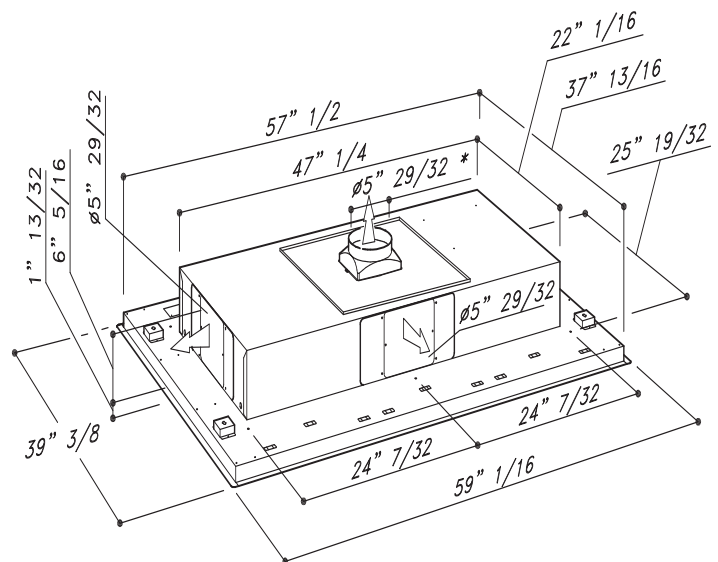

Foster Hoods

Fly 60" - **2459 911**

Model	FLY 60"
Hood Type	Ceiling suction hood
Hood finishing	Satin Finish stainless steel
Dimensions	59 1/16" x 39 3/8"
control type	Remote control
Speed	4 speed
Grease filters	grease filters in anodized aluminium
Charcoal filters	optional
Lighting	4 x 2.1W LED Spotlights - 4000K
Delay off timer	yes
Light switch	yes
Air Outlet	ø 5 29/32"
Motor	not included - external motor required
for indoor installation	2459 941
for outdoor installation	2459 930
Air Inlet	
electrical requirments	120VAC - 60Hz
Max Amp usage, power rating	3,7A
notes:	
false ceiling	required
minimum height	10 5/8"
niche cut out	57 11/16" x 37"

accessories

charcoal filters	N°3 filters COD. 9700 901
------------------	---------------------------

Certifications

CSA certified for US & Canada

* accessory outlet ø8"

For the installation, create a false ceiling with a niche of 57" 11/16 for 37" whose minimum height to be reached is 10" 5/8