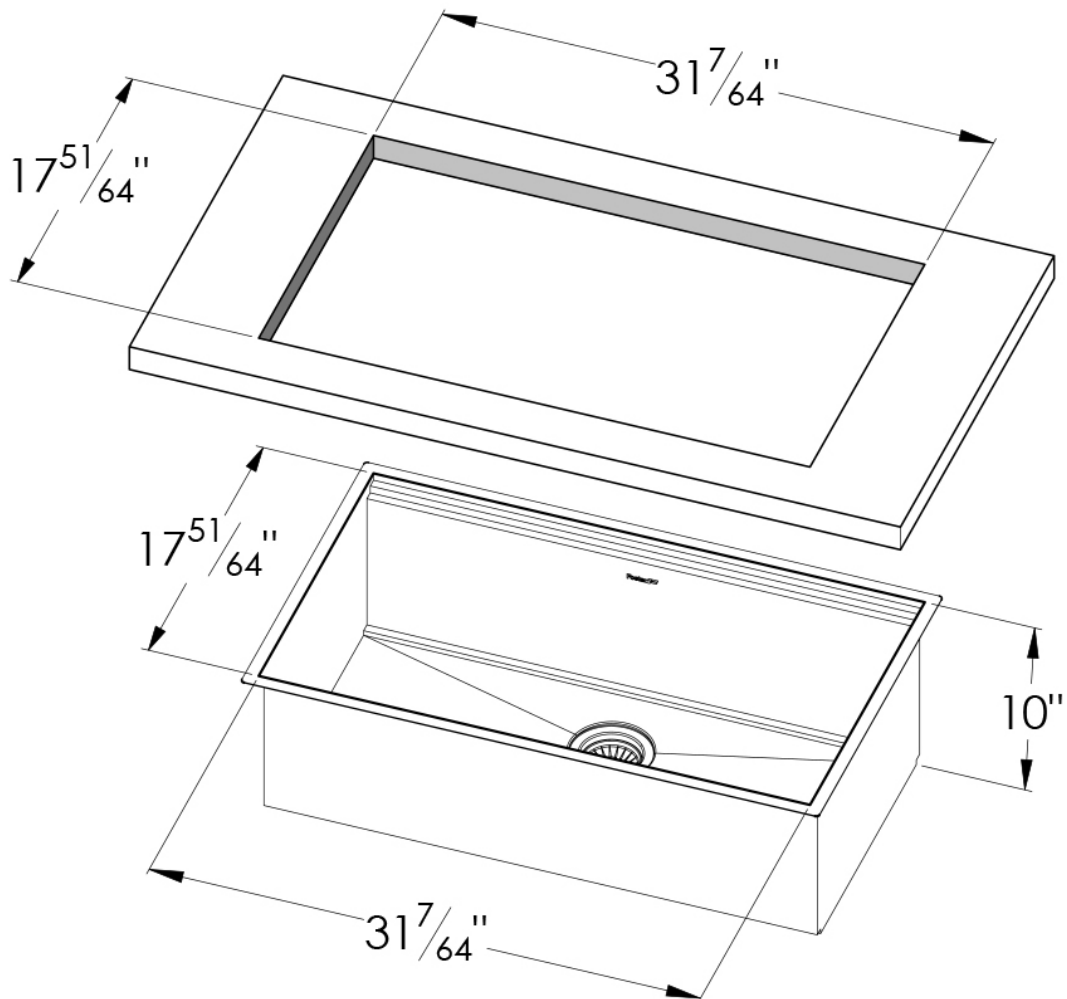

Triple recess - sliding accessories

The Foster Milano sink has an ingenious design that makes it simple to use a large set of optional accessories. On the topmost supporting step, the innovative Black grids slide, creating a large and practical surface to rinse food and crockery. The second step is meant to support and allow the sliding of a complete combination of accessories, which make some operations practical and safe: rinse, drain, slice, grate... everything can be done inside the sink. The third supporting step is on the bottom of the bowl. On this step one can rest the Black grids, making it possible to rinse foodstuffs without their coming in contact with the bottom of the sink, which may be dirty.

TECHNICAL DATA