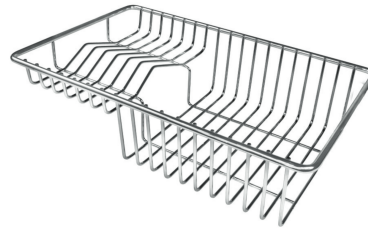

## Triple recess - sliding accessories

The Foster Milano sink has an ingenious design that makes it simple to use a large set of optional accessories. On the topmost supporting step, the innovative Black grids slide, creating a large and practical surface to rinse food and crockery. The second step is meant to support and allow the sliding of a complete combination of accessories, which make some operations practical and safe: rinse, drain, slice, grate... everything can be done inside the sink. The third supporting step is on the bottom of the bowl. On this step one can rest the Black grids, making it possible to rinse foodstuffs without their coming in contact with the bottom of the sink, which may be dirty.

## OPTIONAL ACCESSORIES

3 Bottles-holder set 8100 621

3 Bowls set 8100 622

4 Spices-holder set 8100 620

Grating kit complete with ring support and food collection tray 8159 101

Stainless Steel dishes holder 8100 303