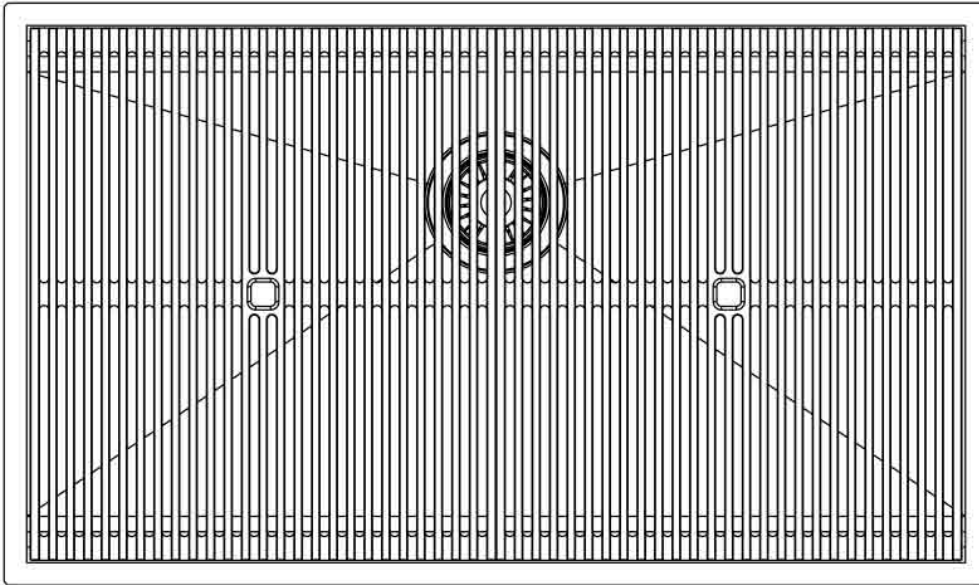

Edge
positioning

8100 600

8100 600

8100 600