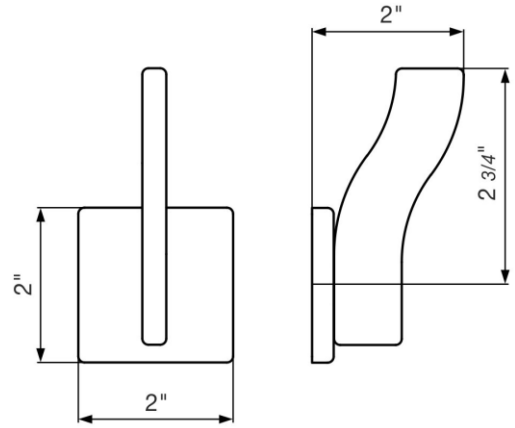

SHORELINE - FV166/K2

Robe Hook.
Toallero barral.

FRANZ
VIEGENER

FEATURES CARACTERÍSTICAS

COLOR / FINISHES COLOR / ACABADOS

PC
Polished Chrome.

PN
Polished Nickel.

BN
Brushed Nickel.