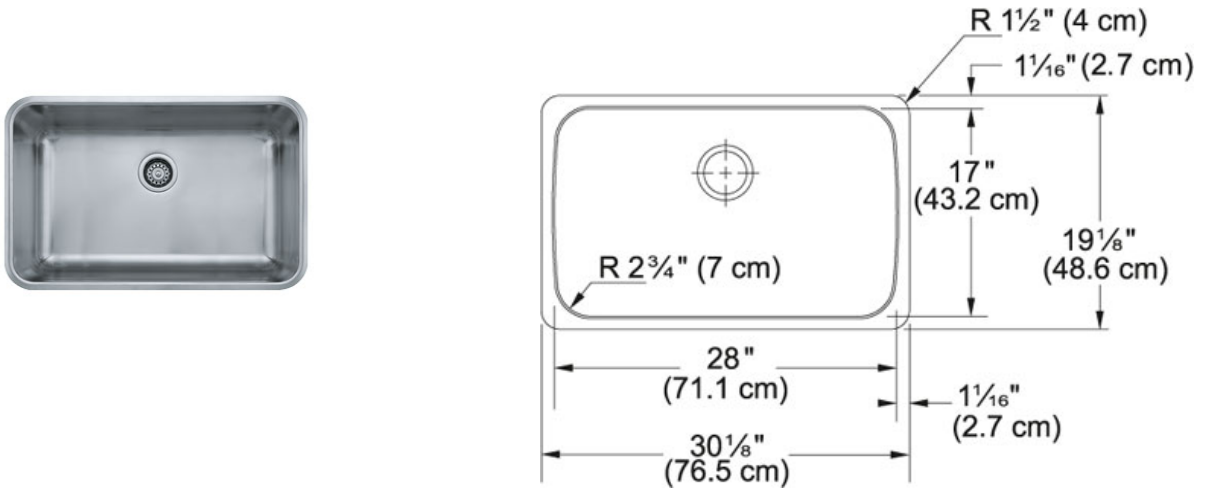

Grande GDX11028 Stainless Steel | 122.0260.554

FAMILY : Sinks | SERIE : Grande | MODEL : GDX11028 | FINISH : Stainless Steel | INSTALLATION TYPE : Undermount | STYLE : Traditional

TECHNICAL DATA

Minimum Cabinet Size	36"
Drain Opening	3 1/2"
Length overall	30 1/8"
Width overall	19 1/8"
Length of large bowl	28"
Width of large bowl	17"
Depth of large bowl	9"
Number of Bowls	1
Type of Material	18 Gauge Stainless Steel
Installation Clips	Yes
Cut-Out Template	Yes
Where to buy	Showroom
Where to buy	Showroom

Grande GDX11028 Stainless Steel | 122.0260.554

FAMILY : Sinks | SERIE : Grande | MODEL : GDX11028 | FINISH : Stainless Steel | INSTALLATION TYPE : Undermount | STYLE : Traditional

RELATED PARTS

119.0068.281