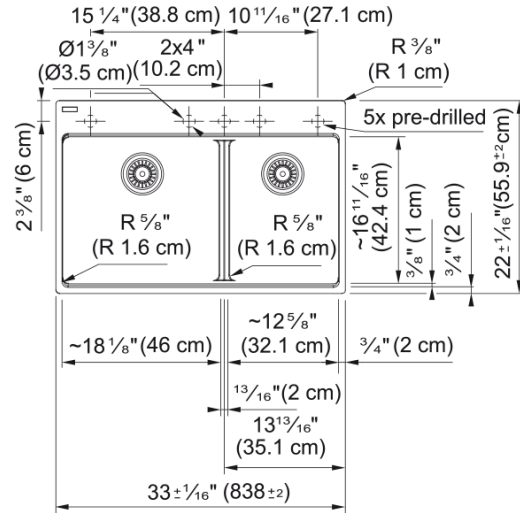

Maris Topmount Sink - MAG6601812LD-MOC | 114.0687.010

Technical Data

Aspect

Sink type	Sink
Type of material	Granite
Number of bowls	2
Color	Mocha
Finish	None

Product Dimensions

Exterior size: right to left	32.992
Exterior size: front to back	22.008
Large bowl size: right to left	18.15
Large bowl size: front to back	16.614
Large bowl: depth	9.488
Small bowl size: right to left	12.756
Small bowl size: front to back	16.614
Small bowl: depth	9.488

Installation

Minimum cabinet size	33"
----------------------	-----

Product specifications

Installation type	Topmount / drop in
Drain hole	3 1/2"
Position of drainer	No drainer

Product identification

Product brand	FRANKE
Product family	Maris
Collection	Maris
Certified by	IAPMO