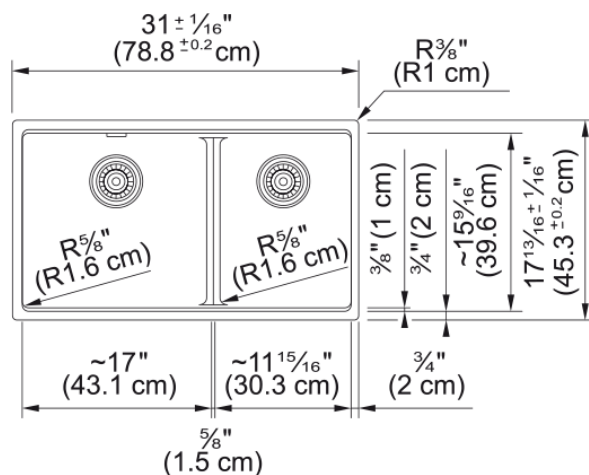

Maris Undermount Sink - MAG1601611LD-CHA | 125.0687.078

Technical Data

Aspect

Sink type	Sink
Type of material	Granite
Number of bowls	2
Color	Champagne
Finish	None

Product Dimensions

Exterior size: right to left	31.024
Exterior size: front to back	17.835
Large bowl size: right to left	16.945
Large bowl size: front to back	15.606
Large bowl: depth	9.492
Small bowl size: right to left	11.984
Small bowl size: front to back	15.606
Small bowl: depth	9.492

Installation

Minimum cabinet size	36"
----------------------	-----

Product specifications

Installation type	Undermount
Drain hole	3 1/2"
Position of drainer	No drainer

Product identification

Product brand	FRANKE
Product family	Maris
Collection	Maris
Certified by	IAPMO

Features

Drainers number	No drainer
-----------------	------------

Features

Product reversibility	No
Faucet ledge	No
Strainer assembly included	No
Strainer assembly type	No waste kit
Overflow	No
Number of faucet holes	No faucet hole
Soap dispenser hole	No