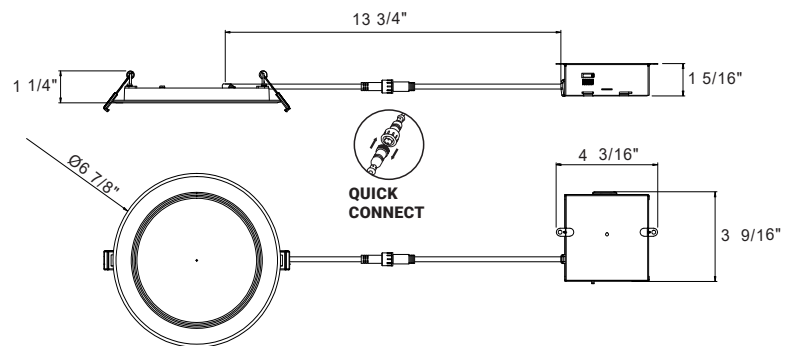

FINISHES

ACCESSORIES

www.eurofase.com

Tel: 905.695.2055 Fax: 905.695.2056
Toll Free: 1.800.660.5391 Toll Free: 1.800.660.5390

All features, functionality and other product specifications are subject to change without notice.