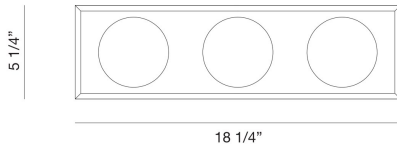

ROVER, 3 LT LED BATHBAR

PRODUCT DETAILS

No.	:	39335-012
Product Color	:	SOFT GOLD
Shade / Accent Colour	:	GOLD
Width	:	18.25"
Height	:	5.25"
Ext	:	4.25"
Weight	:	8.6lbs

LIGHT SOURCE DETAILS

Light Source Type	:	INTEGRATED LED
Input Voltage	:	120V
Bulb Voltage	:	120V
Socket Type	:	LED
Total Wattage	:	10W
Total Lumen	:	970lm
Kelvin	:	3000K
CRI	:	90
Dimmable	:	Yes

Options Available

ITEM NO.	FINISH	SHADE
39335-012	SOFT GOLD	GOLD
39335-029	CHROME	CHROME
39335-036	BLACK	BLACK

TECHNICAL DETAILS

Canopy / Backplate Length	:	18.25"
Canopy / Backplate Height	:	1"
Canopy / Backplate Width	:	5.25"