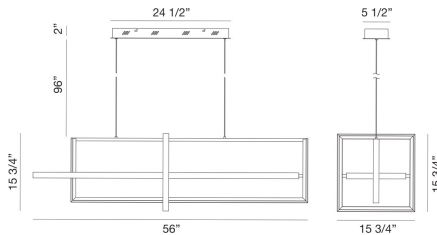

### PRODUCT DETAILS

No.	:	39324-016
Product Color	:	MATTE BLACK
Shade / Accent Colour	:	BLACK
Length	:	55.75"
Width	:	15.75"
Height	:	15.75"
Weight	:	21.5lbs

### TECHNICAL DETAILS

Hanging Support Type	:	AIRCRAFT CABLE
Hanging Support Length	:	96"
Canopy / Backplate Length	:	24.5"
Canopy / Backplate Height	:	2"
Canopy / Backplate Width	:	5.5"