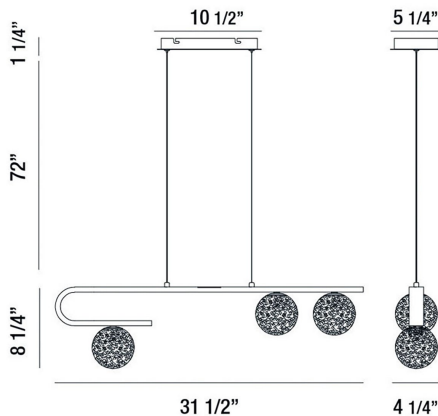

PHILLIMORE, 32" LINEAR CHANDELIER

PRODUCT DETAILS

No.	:	37350-017
Product Color	:	BRUSHED GOLD
Product Material	:	METAL
Shade / Accent Colour	:	CLEAR
Shade / Accent Material	:	GLASS
Length	:	31.5"
Width	:	4.25"
Height	:	8.25"
Overall Height	:	81.5"

LIGHT SOURCE DETAILS

Light Source Type	:	INTEGRATED LED
Input Voltage	:	120V
Bulb Voltage	:	120V
Socket Type	:	LED
Total Wattage	:	9W
Total Lumen	:	720lm
Kelvin	:	3500K
Dimmable	:	Yes

Options Available

ITEM NO.	FINISH	SHADE
37350-017	BRUSHED GOLD	CLEAR

TECHNICAL DETAILS

Hanging Support Type	:	AIRCRAFT CABLE
Hanging Support Length	:	72"
Canopy / Backplate Length	:	10.5"
Canopy / Backplate Height	:	1.25"
Canopy / Backplate Width	:	5.25"
Approval	:	
Title 24	:	Yes