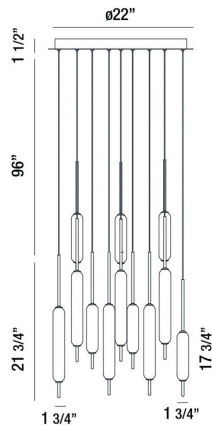

CUMBERLAND, 22" ROUND CHANDELIER

PRODUCT DETAILS

No.	:	37235-024
Product Color	:	BLACK
Product Material	:	METAL
Shade / Accent Colour	:	WHITE
Shade / Accent Material	:	GLASS
Diameter	:	22"
Height	:	21.75"
Overall Height	:	119.25"
Weight	:	23.1lbs

LIGHT SOURCE DETAILS

Light Source Type	:	INTEGRATED LED
Input Voltage	:	120V
Bulb Voltage	:	120V
Socket Type	:	LED
Total Wattage	:	120W
Total Lumen	:	7200lm
Kelvin	:	3000K
CRI	:	90
Dimmable	:	Yes

Options Available

ITEM NO.	FINISH	SHADE
37235-017	ANTIQUÉ BRASS	WHITE
37235-024	BLACK	WHITE
37235-031	MIXED	WHITE
37235-043	SATIN NICKEL	WHITE

TECHNICAL DETAILS

Hanging Support Type	:	WIRE
Hanging Support Length	:	96"
Canopy / Backplate Height	:	1.5"
Canopy / Backplate Dia.	:	22"
Location	:	DRY
Approval	:	
Title 24	:	Yes