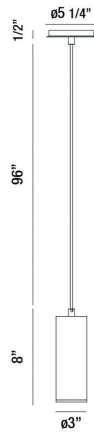

## NEPTUNE, 3" ROUND PENDANT BASE KIT

### PRODUCT DETAILS

No.	:	37182-014
Product Color	:	WHITE
Product Material	:	METAL
Shade / Accent Colour	:	WHITE
Shade / Accent Material	:	METAL
Diameter	:	3"
Height	:	8"
Overall Height	:	104"
Weight	:	2.6lbs

### LIGHT SOURCE DETAILS

Light Source Type	:	INTEGRATED LED
Input Voltage	:	120V
Bulb Voltage	:	120V
Socket Type	:	LED
Total Wattage	:	7W
Total Lumen	:	480lm
Kelvin	:	3000K
CRI	:	90
Dimmable	:	Yes

### TECHNICAL DETAILS

Hanging Support Type	:	WIRE
Hanging Support Length	:	96"
Canopy / Backplate Height	:	0.5"
Canopy / Backplate Dia.	:	5.25"
Location	:	DRY
Approval	:	
Title 24	:	Yes