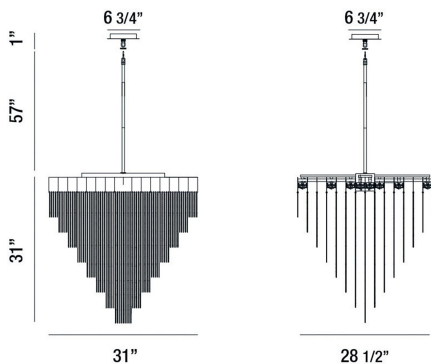

### PRODUCT DETAILS

No.	:	37095-017
Product Color	:	ANTIQUÉ BRUSH GOLD
Product Material	:	METAL
Shade / Accent Material	:	METAL
Length	:	31"
Width	:	28.5"
Height	:	31"
Overall Height	:	89"
Weight	:	28lbs

### TECHNICAL DETAILS

Hanging Support Type	:	ROD
Hanging Support Length	:	57"
Rods Included	:	3"+6"+12"+18"+18"
Canopy / Backplate Length	:	6.75"
Canopy / Backplate Height	:	1"
Canopy / Backplate Width	:	6.75"
Location	:	DRY
Title 24	:	Yes