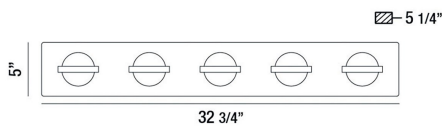

RYDER, 33" BATHBAR

PRODUCT DETAILS

No.	:	37071-011
Product Color	:	CHROME
Product Material	:	METAL
Shade / Accent Colour	:	CLEAR
Shade / Accent Material	:	GLASS
Width	:	32.75"
Height	:	5"
Ext	:	5.25"
Weight	:	11.6lbs

ITEM NO.	FINISH	SHADE
37071-011	CHROME	CLEAR
37071-028	GOLD	CLEAR

TECHNICAL DETAILS

Canopy / Backplate Length	:	5"
Canopy / Backplate Height	:	1.25"
Canopy / Backplate Width	:	32.75"
Location	:	DAMP
Approval	:	
Title 24	:	Yes