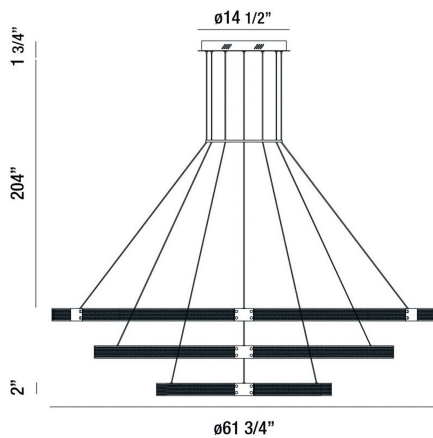

## ADMIRAL, 62" 3-TIER ROUND CHANDELIER

### PRODUCT DETAILS

No.	:	37056-018
Product Color	:	MATTE BLACK/GOLD
Product Material	:	METAL
Shade / Accent Material	:	METAL
Diameter	:	61.75"
Height	:	2"
Overall Height	:	207.75"
Weight	:	55.1lbs

### TECHNICAL DETAILS

Hanging Support Type	:	WIRE
Hanging Support Length	:	204"
Canopy / Backplate Height	:	1.75"
Canopy / Backplate Dia.	:	14.5"
Location	:	DRY
Approval	:	
Title 24	:	Yes