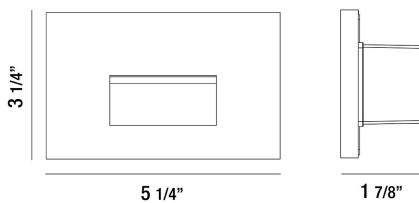

PROJECT INFORMATION

Job Name: Date: Type:

Comments: