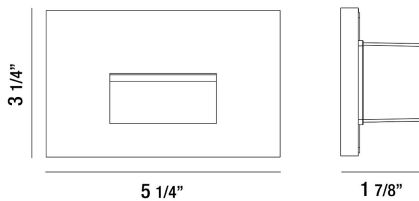

36046, HORIZONTAL RECESSED TRIM STEP LIGHT

PRODUCT DETAILS

No.	:	36046-010
Product Color	:	BRUSHED NICKEL
Shade / Accent Colour	:	HORIZONTAL RECESSED
Length	:	5.21875"
Width	:	3.28125"
Height	:	2"
Weight	:	0.5lbs

ITEM NO.	FINISH	SHADE
36046-010	BRUSHED NICKEL	HORIZONTAL RECESSED
36046-025	BLACK	HORIZONTAL RECESSED
36046-037	WHITE	HORIZONTAL RECESSED

TECHNICAL DETAILS

IP Rating	:	67
Location	:	WET
Approval	:	
Title 24	:	Yes