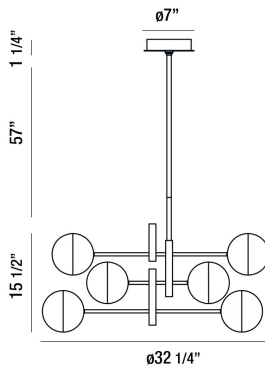

FAIRMOUNT, 32" ROUND CHANDELIER

Options Available

ITEM NO.	FINISH	SHADE
35919-018	CHROME	OPAL WHITE
35919-025	MATTE BLACK	OPAL WHITE

PRODUCT DETAILS

No.	: 35919-018
Product Color	: CHROME
Product Material	: METAL
Shade / Accent Colour	: OPAL WHITE
Shade / Accent Material	: GLASS
Diameter	: 32.25"
Height	: 15.5"
Overall Height	: 73.75"
Weight	: 19.4lbs

LIGHT SOURCE DETAILS

Number of Bulbs	: 6
Light Source	: LED
Light Source Type	: G9
Input Voltage	: 120V
Bulb Voltage	: 120V
Socket Type	: LED
Wattage	: 5W
Total Wattage	: 30W
Total Lumen	: 1500lm
Kelvin	: 4000K
CRI	: 80+
Bulb Included	: Yes
Dimmable	: Yes

TECHNICAL DETAILS

Hanging Support Type	: ROD
Hanging Support Length	: 57"
Rods Included	: 3"+6"+12"+18"+18"
Canopy / Backplate Height	: 1.25"
Canopy / Backplate Dia.	: 7"
Location	: DRY
Approval	: 
Title 24	: Yes