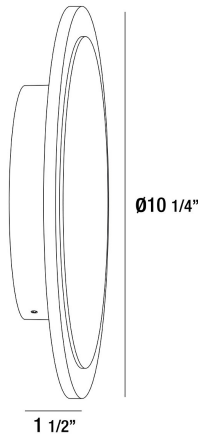

35854, LARGE ROUND LED OUTDOOR SURFACE MOUNT

PRODUCT DETAILS

No.	:	35854-012
Product Color	:	GRAPHITE GREY
Diameter	:	10.25"
Ext	:	1.5"
Weight	:	3.2lbs

LIGHT SOURCE DETAILS

Light Source Type	:	INTEGRATED LED
Input Voltage	:	120V/277VV
Bulb Voltage	:	120V
Socket Type	:	LED
Total Wattage	:	18W
Total Lumen	:	1100lm
Kelvin	:	3000K
CRI	:	90

TECHNICAL DETAILS

Canopy / Backplate Dia.	:	6"
Driver	:	ROYALUX
IP Rating	:	65
Location	:	WET
Approval	:	
Title 24	:	Yes

Options Available

ITEM NO.	FINISH	SHADE
35854-012	GRAPHITE GREY	

PROJECT INFORMATION